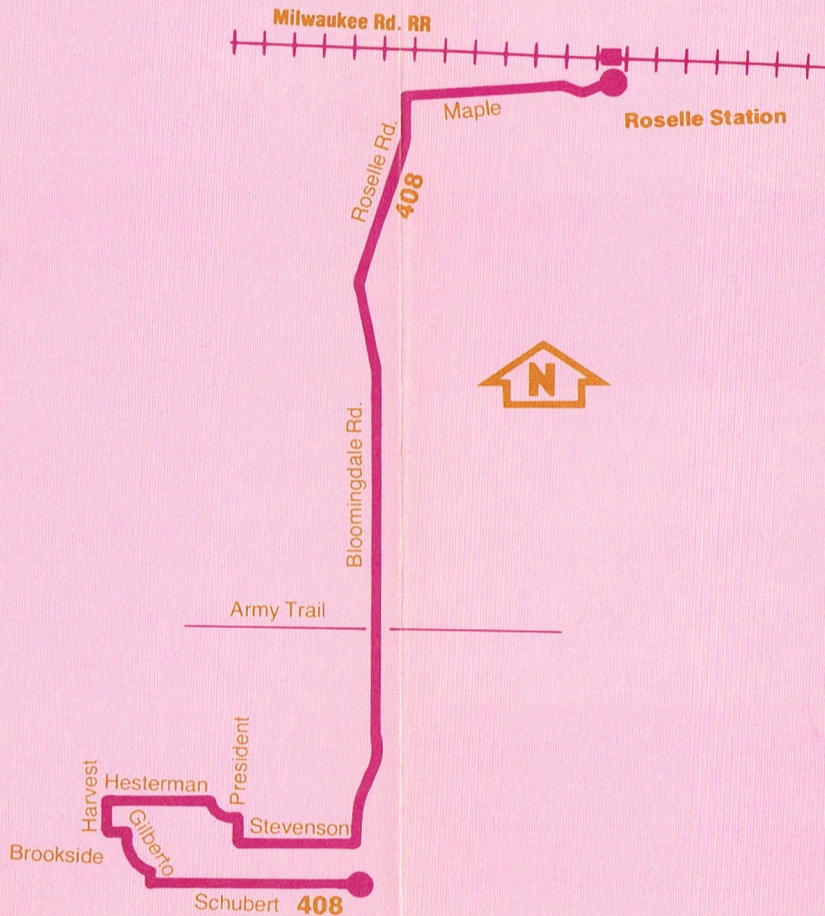

Ltd = Limited

408 Weekday Afternoons

Buses will meet the following trains at the Milwaukee Road Roselle Station and return passengers to their Route 408 AM boarding locations.

Train Leaves Chicago	Train Arrives Roselle	Approximate Bus Departure Time	
4:10pm,L	5:03pm	5:05pm	L=Local
5:10pm,X	5:49	5:51	X=Express
5:35,L	6:26	6:30	
6:05,L	6:56	7:10	

For lost and found information call
 Illinois School Bus Co. Inc.
 389-4545

408

**Glendale Heights/
 Roselle**

**Feeder to
 Milw. Rd.
 Roselle
 Station**

New Service

May 29, 1979

408 408 408 408 408 408 408 408

RTA Travel Information is a 24 hour facility. For better service, call during the off-peak hours.

In Chicago;
836-7000
 In the suburbs
 toll-free;
800-972-7000

Fares

Adult

Weekdays	30¢
Universal Transfer	30