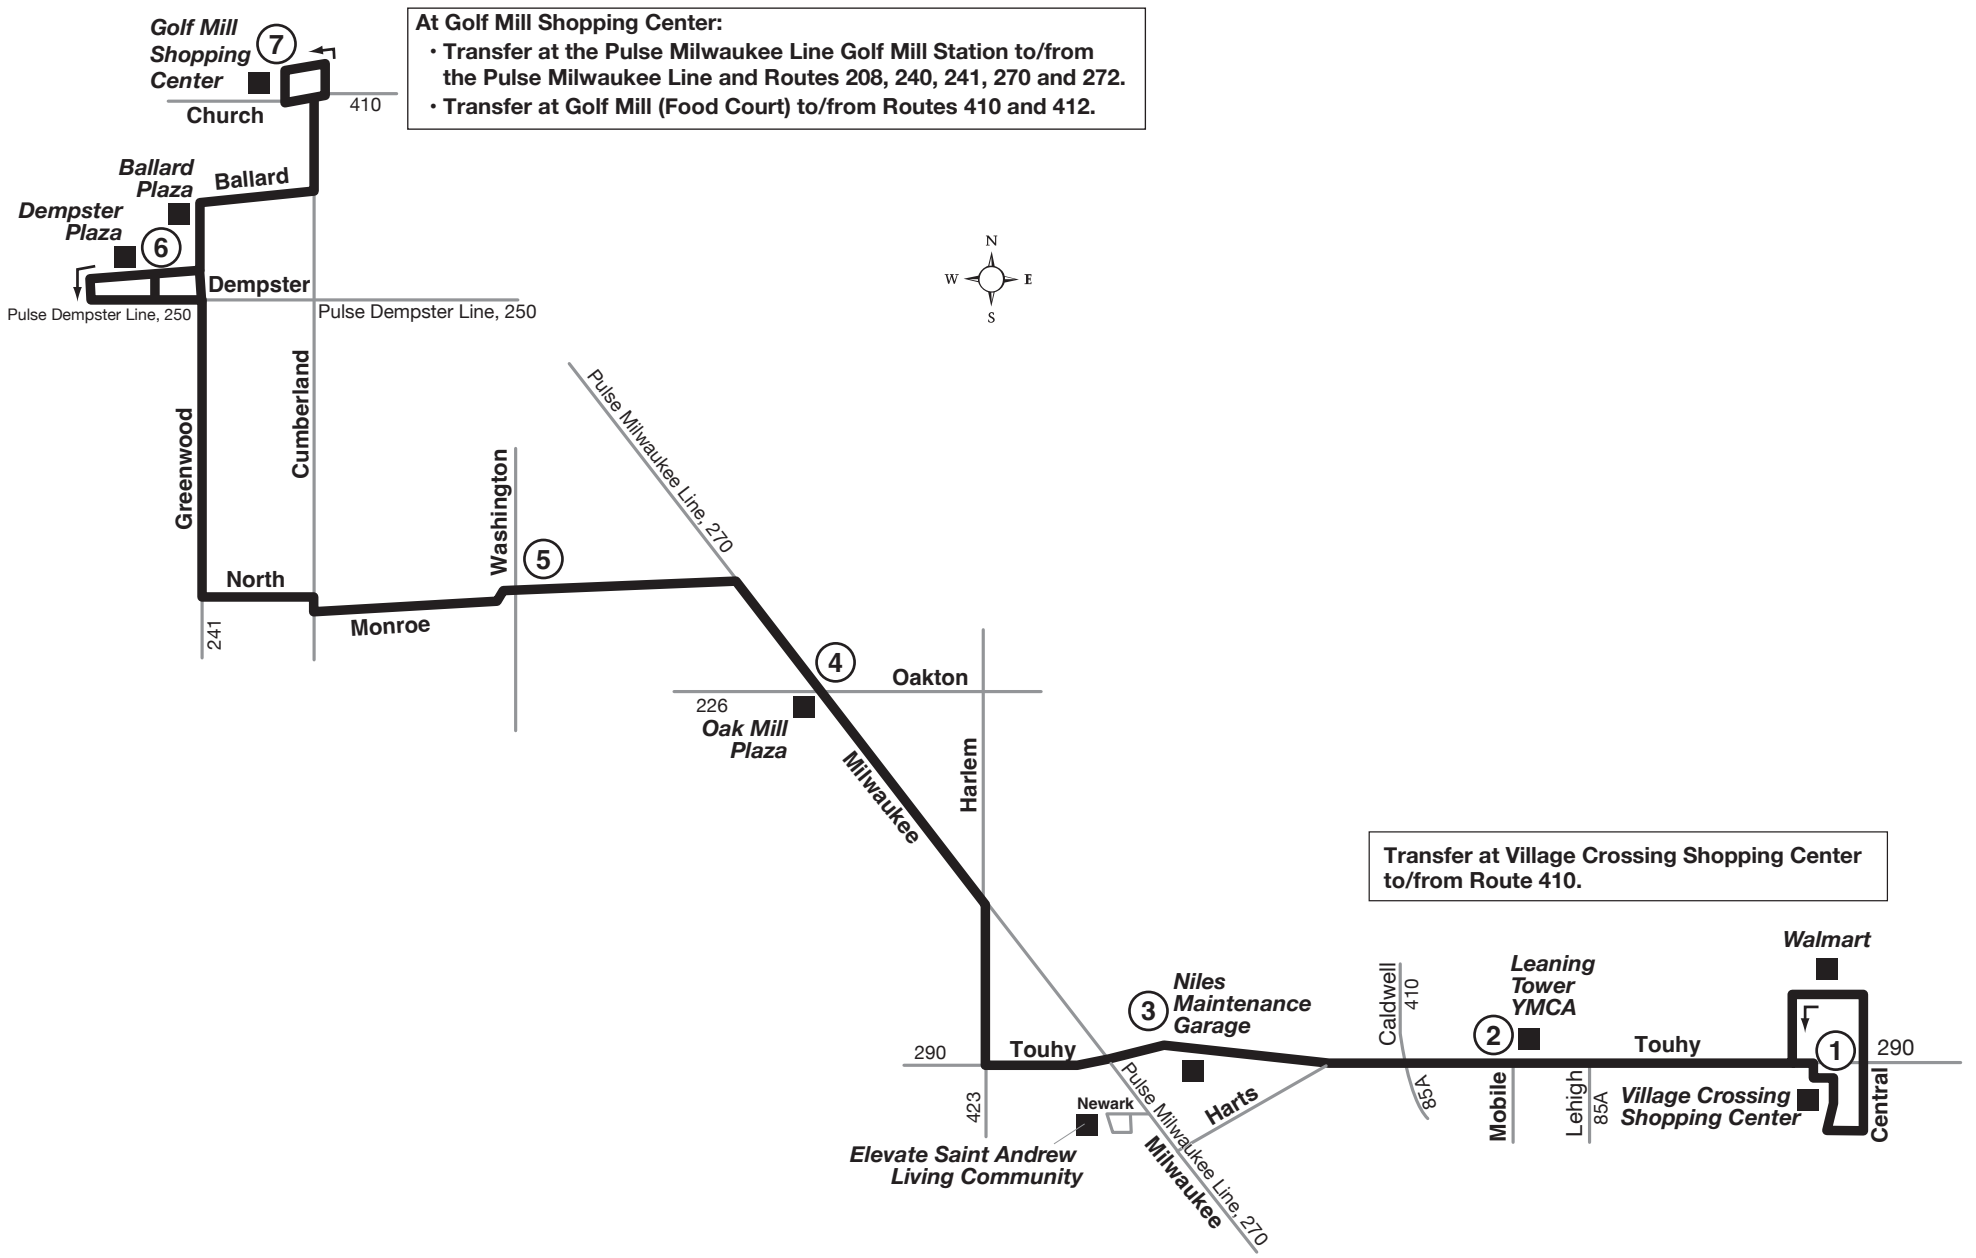

Route 411

Effective Date
October 29, 2023

INTRODUCING

PULSE

Dempster Line

Daily Service

Pace's new rapid transit service

Faster trips every 15-20 minutes!

FREE FARE ROUTE
Driver Has No Change

Customers may use a Ventra®Card, contactless bankcard, Ventra Ticket, Ride Free or Reduced Fare permit, or cash to pay fares on Pace fixed route services. Reduced fares are available for children (ages 7-11) and high school, junior high and grammar school students (ages 12-20) presenting a valid Ventra Student Riding Permit or valid school I.D. between 5:30am and 8:30pm on school days. Seniors 65 and older, people with disabilities and individuals with a valid Medicare card qualify for reduced fares. A valid RTA Reduced Fare Permit must be presented when using cash to pay a reduced fare. Eligible seniors and people with disabilities may ride fixed route services for free through the RTA Ride Free Program. Please contact the RTA at 836-7000 for more information on free and reduced fares. Free rides are offered to children under 7 (max two children per fare paying adult), law enforcement officers and firefighters in full uniform or presenting a badge, and active duty military personnel in uniform. See the Pace Fare Guide for current fares, passes, restrictions and additional information. Visit ventrachicago.com or call 877-NOW-VENTRA to purchase and load value and passes onto your Ventra Card.

All Pace buses on this route are equipped with bike racks.

The ADA Paratransit service will be a free fare for trips that both begin and end within this service area during the same days and hours.

Major Destinations