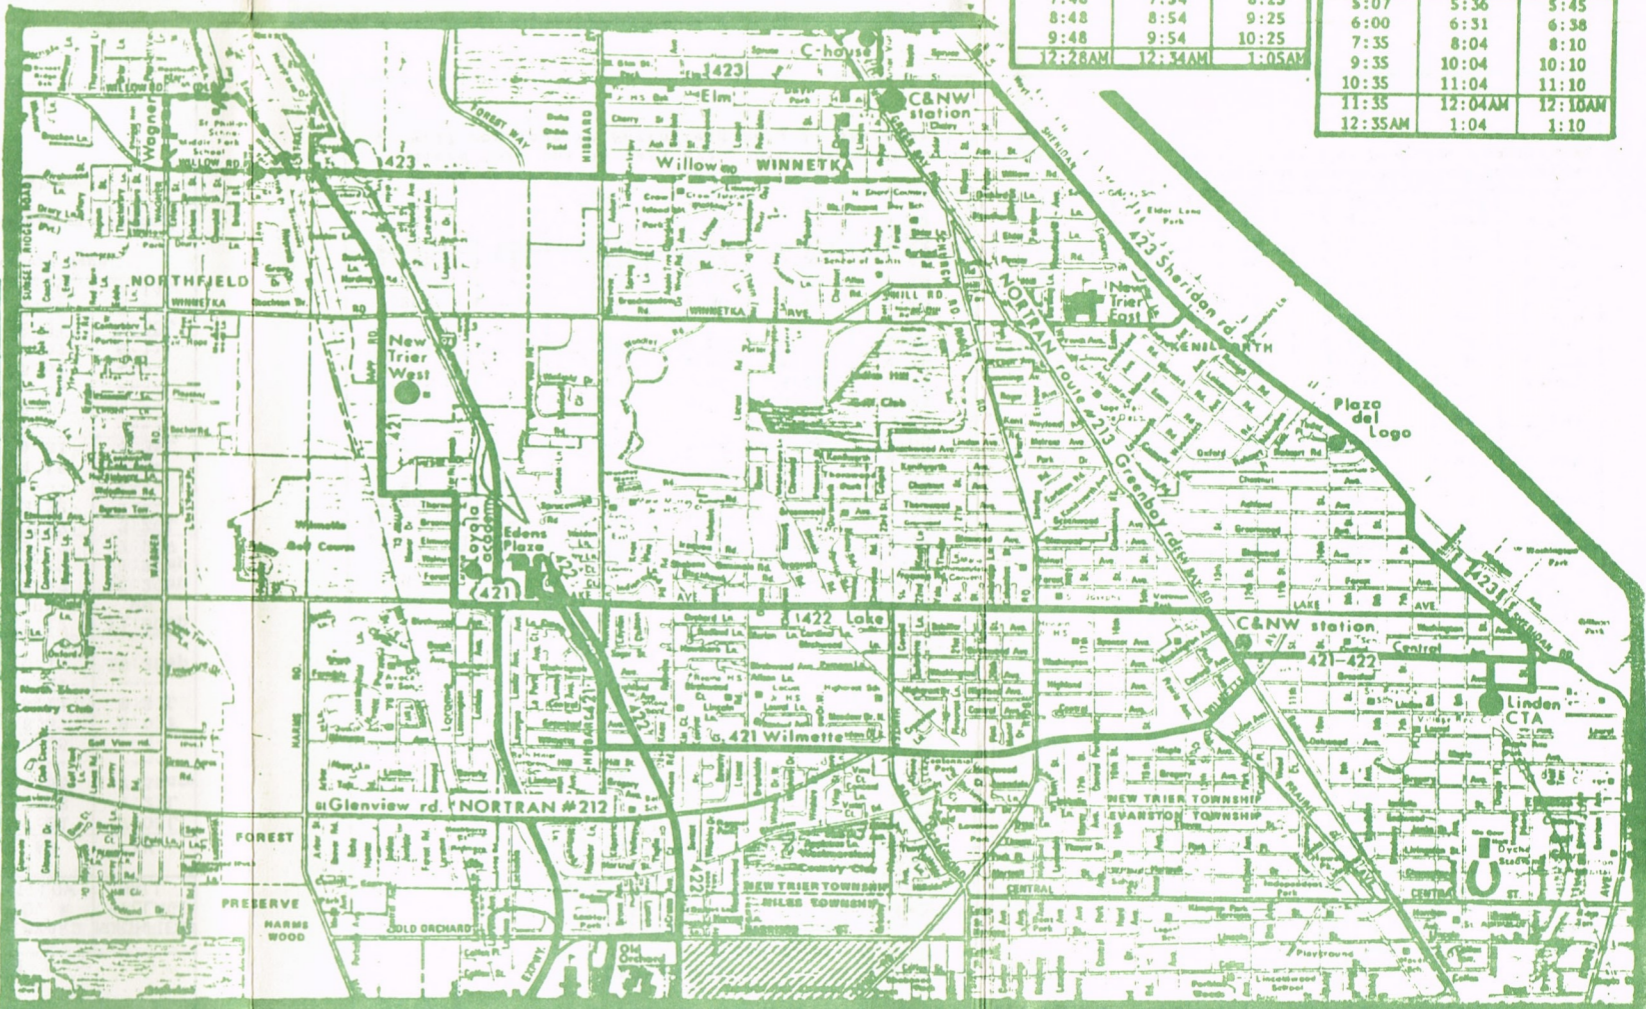

NORTHWESTERN TRAINS TO CHICAGO

Lv. Elm St. Winnetka	Lv. C&NW Sta. Wilmette	Ar. Chicago Terminal
5:41AM	5:47AM	6:20AM
6:38	6:44	7:10
7:00	7:08	7:35
7:24	7:33	8:00
7:37	7:45	8:10
7:51	-	8:20
7:56	8:05	8:32
-	8:15	8:38
8:20	8:29	8:57
8:47	8:52	9:15
9:17	9:23	9:54
9:47	9:53	10:25
10:48	10:54	11:25
11:48	11:54	12:25PM
12:48PM	12:54PM	1:25
1:48	1:54	2:25
2:48	2:54	3:25
3:48	3:54	4:25
4:45	4:52	5:25
5:48	5:54	6:25
6:48	6:54	7:25
7:48	7:54	8:25
8:48	8:54	9:25
9:48	9:54	10:25
10:48	10:54	11:25
12:28AM	12:34AM	1:05AM

NORTHWESTERN TRAINS FROM CHICAGO

Lv. Chicago Terminal	Ar. C&NW Sta. Wilmette	Ar. Elm St. Winnetka
6:35AM	7:04AM	7:10AM
7:25	7:54	8:00
8:00	-	8:25
8:05	8:35	8:41
9:35	10:04	10:10
10:35	11:04	11:10
11:35	12:04PM	12:10PM
12:35PM	1:04	1:10
1:35	2:04	2:10
2:35	3:04	3:10
3:35	4:05	4:12
4:15	-	4:42
4:30	-	5:03
4:40	5:05	5:05
5:07	5:36	5:45
5:19	5:44	5:53
5:29	6:01	6:08
5:35	-	6:00
5:45	6:08	6:17
6:00	6:31	6:38
6:31	6:54	6:58
6:35	7:04	7:10
7:35	8:04	8:10
8:35	9:04	9:10
9:35	10:04	10:10
10:35	11:04	11:10
11:35	12:04AM	12:10AM
12:35AM	1:04	1:10

SATURDAY

6:35AM	7:04AM	7:10AM
7:25	7:54	8:00
8:00	-	8:25
8:05	8:35	8:41
10:35	11:04	11:10
12:35PM	1:04PM	1:10PM
1:35	2:04	2:10
2:35	3:04	3:10
3:35	4:05	4:12
4:35	5:04	5:10
5:07	5:36	5:45
6:00	6:31	6:38
7:35	8:04	8:10
9:35	10:04	10:10
10:35	11:04	11:10
11:35	12:04AM	12:10AM
12:35AM	1:04	1:10

SATURDAY ONLY