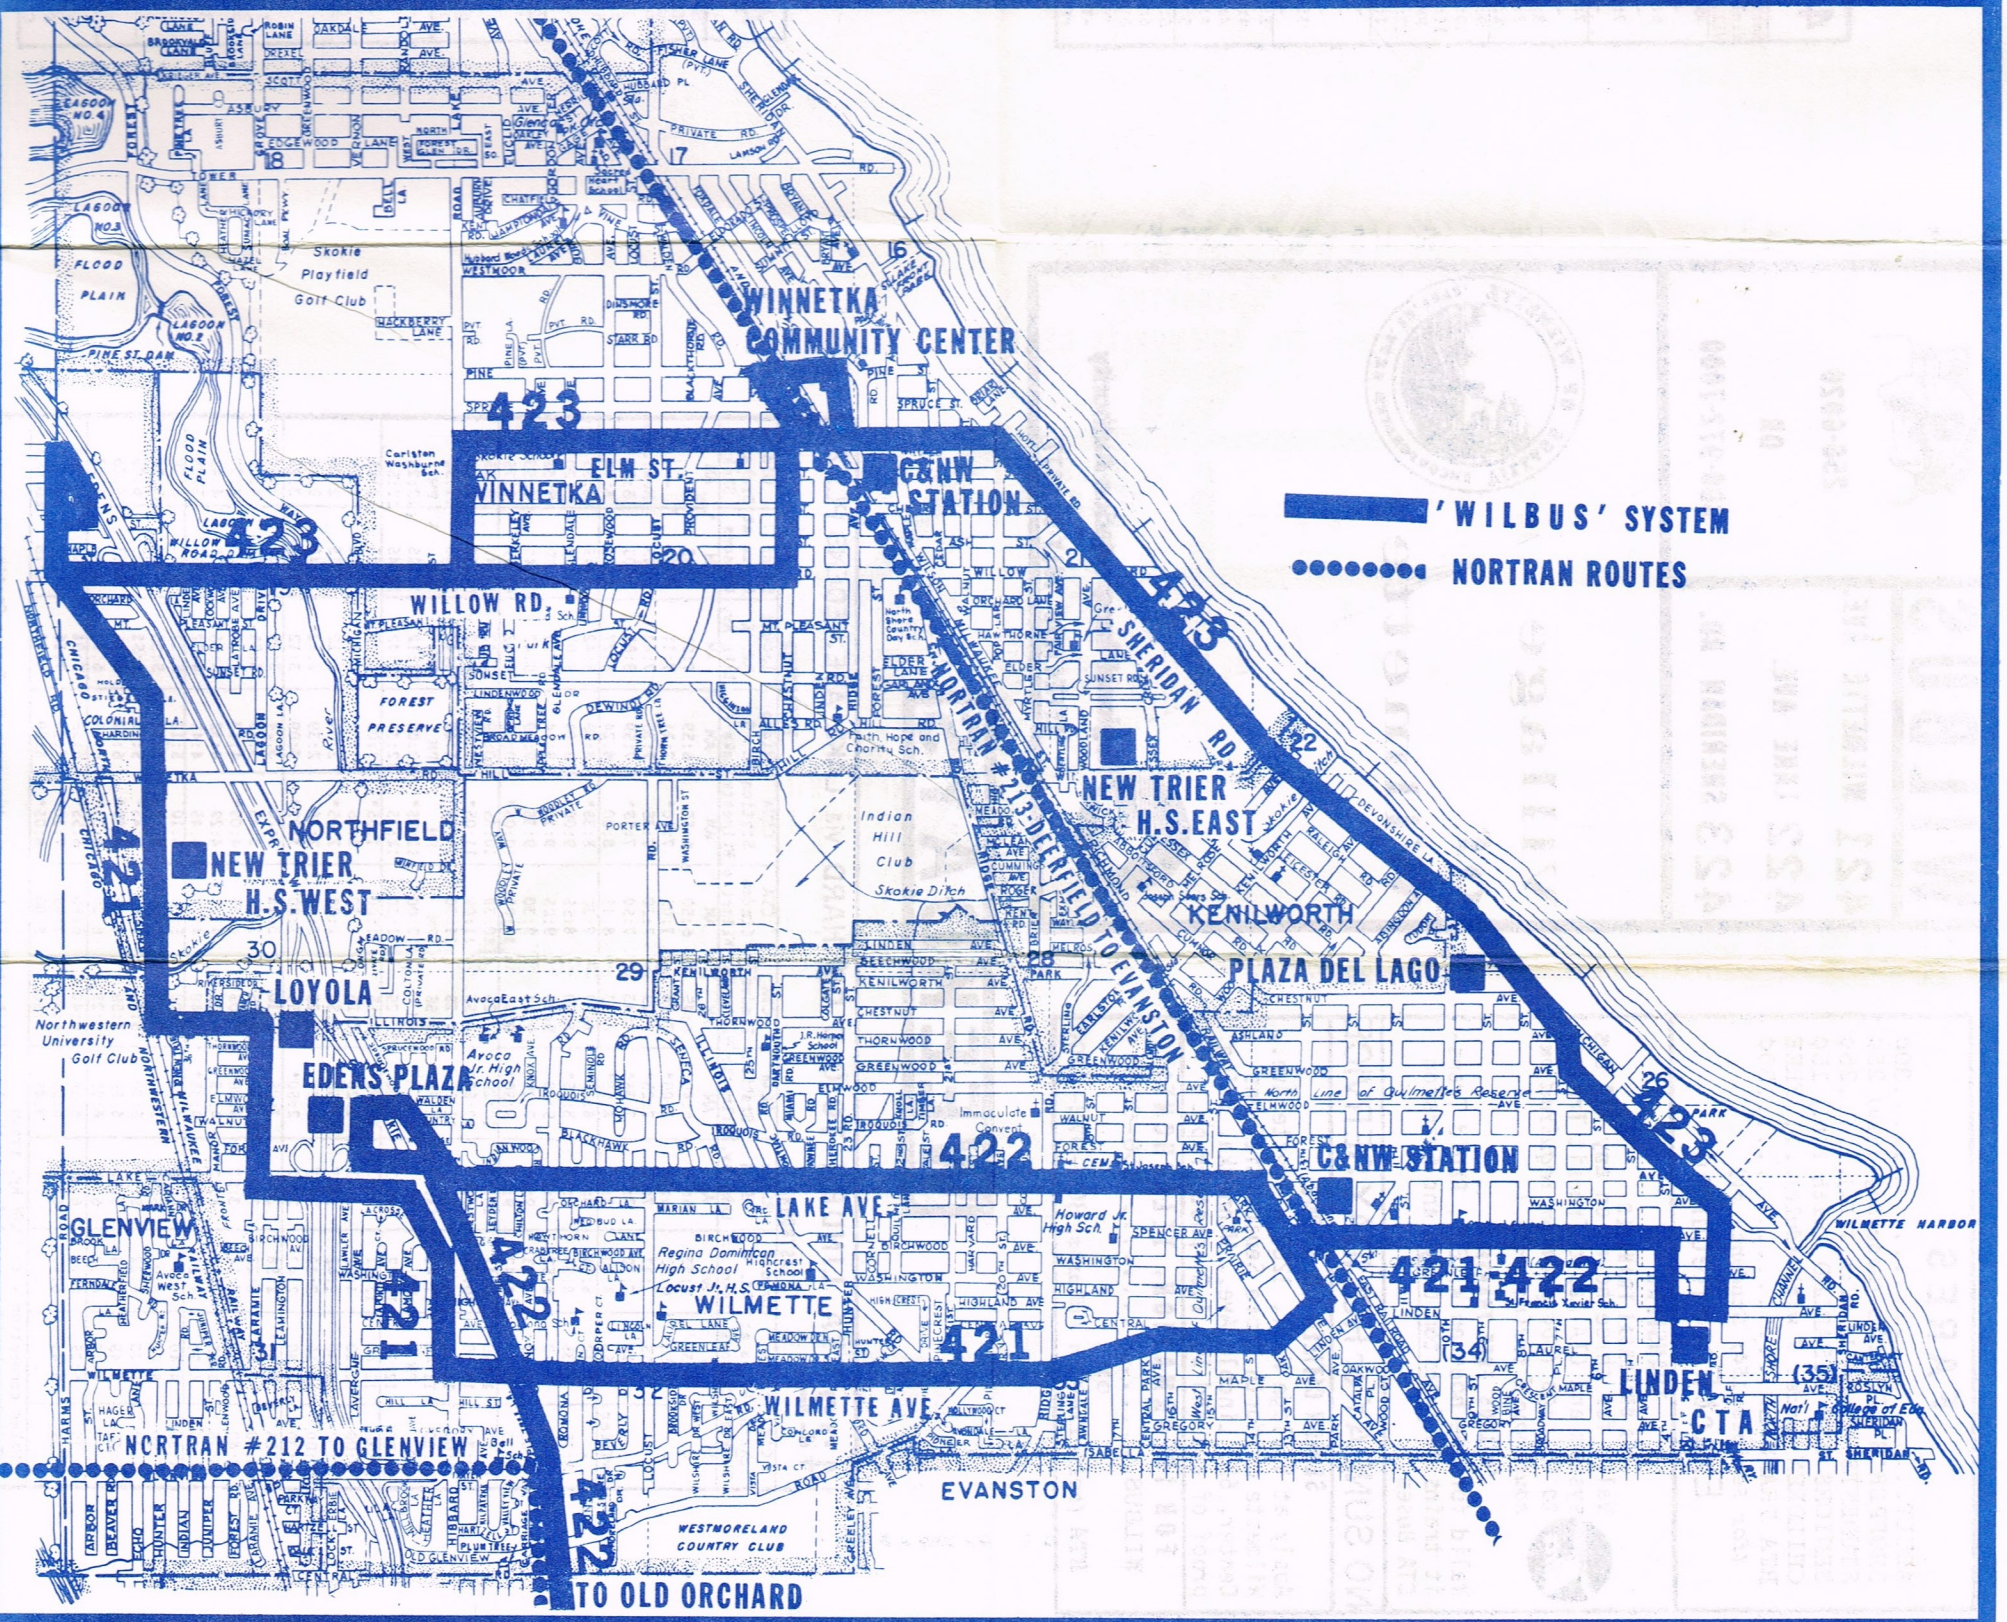

— 'WILBUS' SYSTEM
●●●●●● NORTRAN ROUTES

WINNETKA COMMUNITY CENTER

C&N STATION

NEW TRIER H.S. EAST

NEW TRIER H.S. WEST

EDENS PLAZA

PLAZA DEL LAGO

WILMETTE

C&N STATION

GLENVIEW

LINDEN

NORTRAN #212 TO GLENVIEW

EVANSTON

TO OLD ORCHARD

CTA