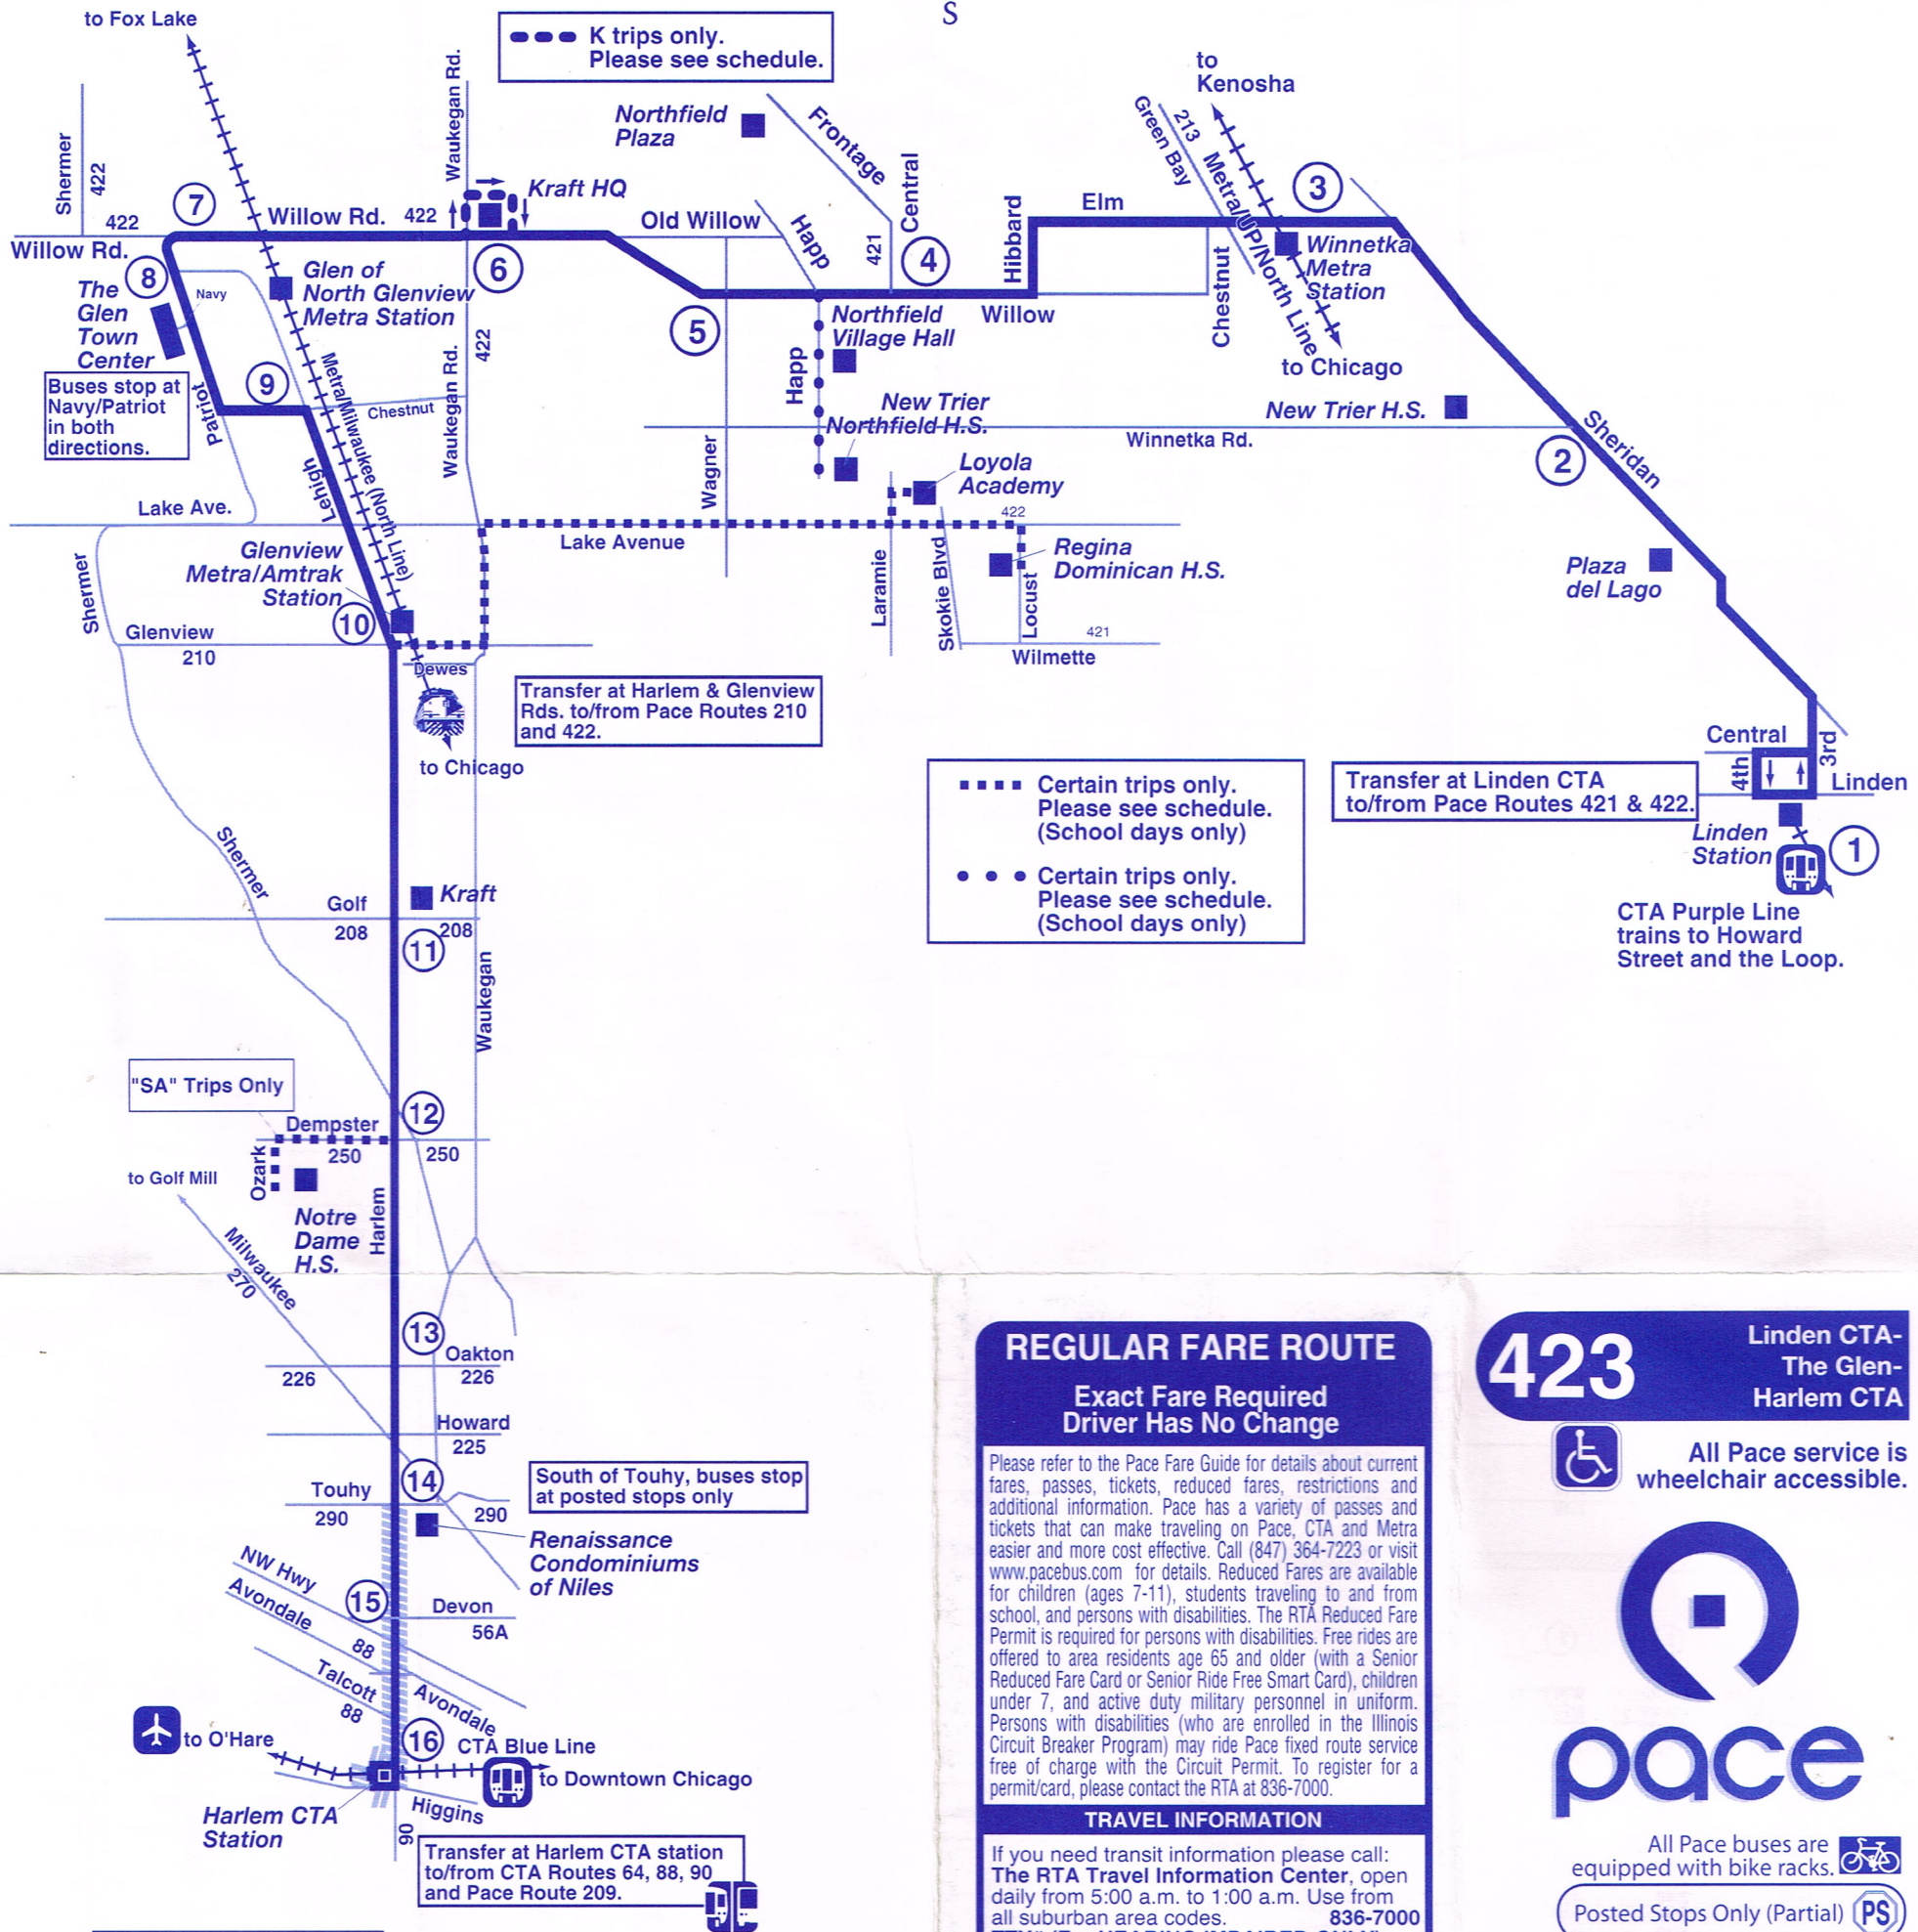

Route 423

Effective Date
August 25, 2008

--- K trips only.
Please see schedule.

--- Certain trips only.
Please see schedule.
(School days only)

••• Certain trips only.
Please see schedule.
(School days only)

Transfer at Linden CTA
to/from Pace Routes 421 & 422.

CTA Purple Line
trains to Howard
Street and the Loop.

"SA" Trips Only

South of Touhy, buses stop
at posted stops only

Transfer at Harlem CTA station
to/from CTA Routes 64, 88, 90
and Pace Route 209.

Flag Stops. Upon passenger's signal to driver, bus will stop at any intersection along the route where it is safe to do so.

Posted Stops Only. Bus will stop to pick up and drop off passengers only at bus stop signs with the Pace logo and route number. Please wait for the bus at a bus stop sign.

SATURDAY - NORTHBOUND

16	15	14	13	12	11	10	9	8	7	6	5	4	3	2	1
HARLEM CTA STATION	HARLEM/DEVON	HARLEM/TOUHY	HARLEM/OAKTON	HARLEM/DEMPSTER	HARLEM/GOLF	GLENVIEW METRA	CHESTNUT/LEHIGH	PATRIOT/NAVY	WILLOW/PATRIOT	WILLOW/WAUKEGAN	WILLOW/WAGNER	NORTHFIELD VILLAGE HALL	WINNETKA METRA STATION	SHERIDAN/WINNETKA	LINDEN CTA STATION
7:50am	7:56am	7:59am	8:03am	8:07am	8:11am	8:16am	8:19am	8:22am	8:25am	8:29am	8:32am	8:35am	8:37am	8:44am	8:52am
8:50	8:56	8:59	9:03	9:07	9:11	9:16	9:19	9:22	9:25	9:29	9:32	9:35	9:37	9:44	9:52
9:50	9:56	9:59	10:03	10:07	10:11	10:16	10:19	10:22	10:25	10:29	10:32	10:35	10:37	10:44	10:52
10:50	10:56	10:59	11:03												