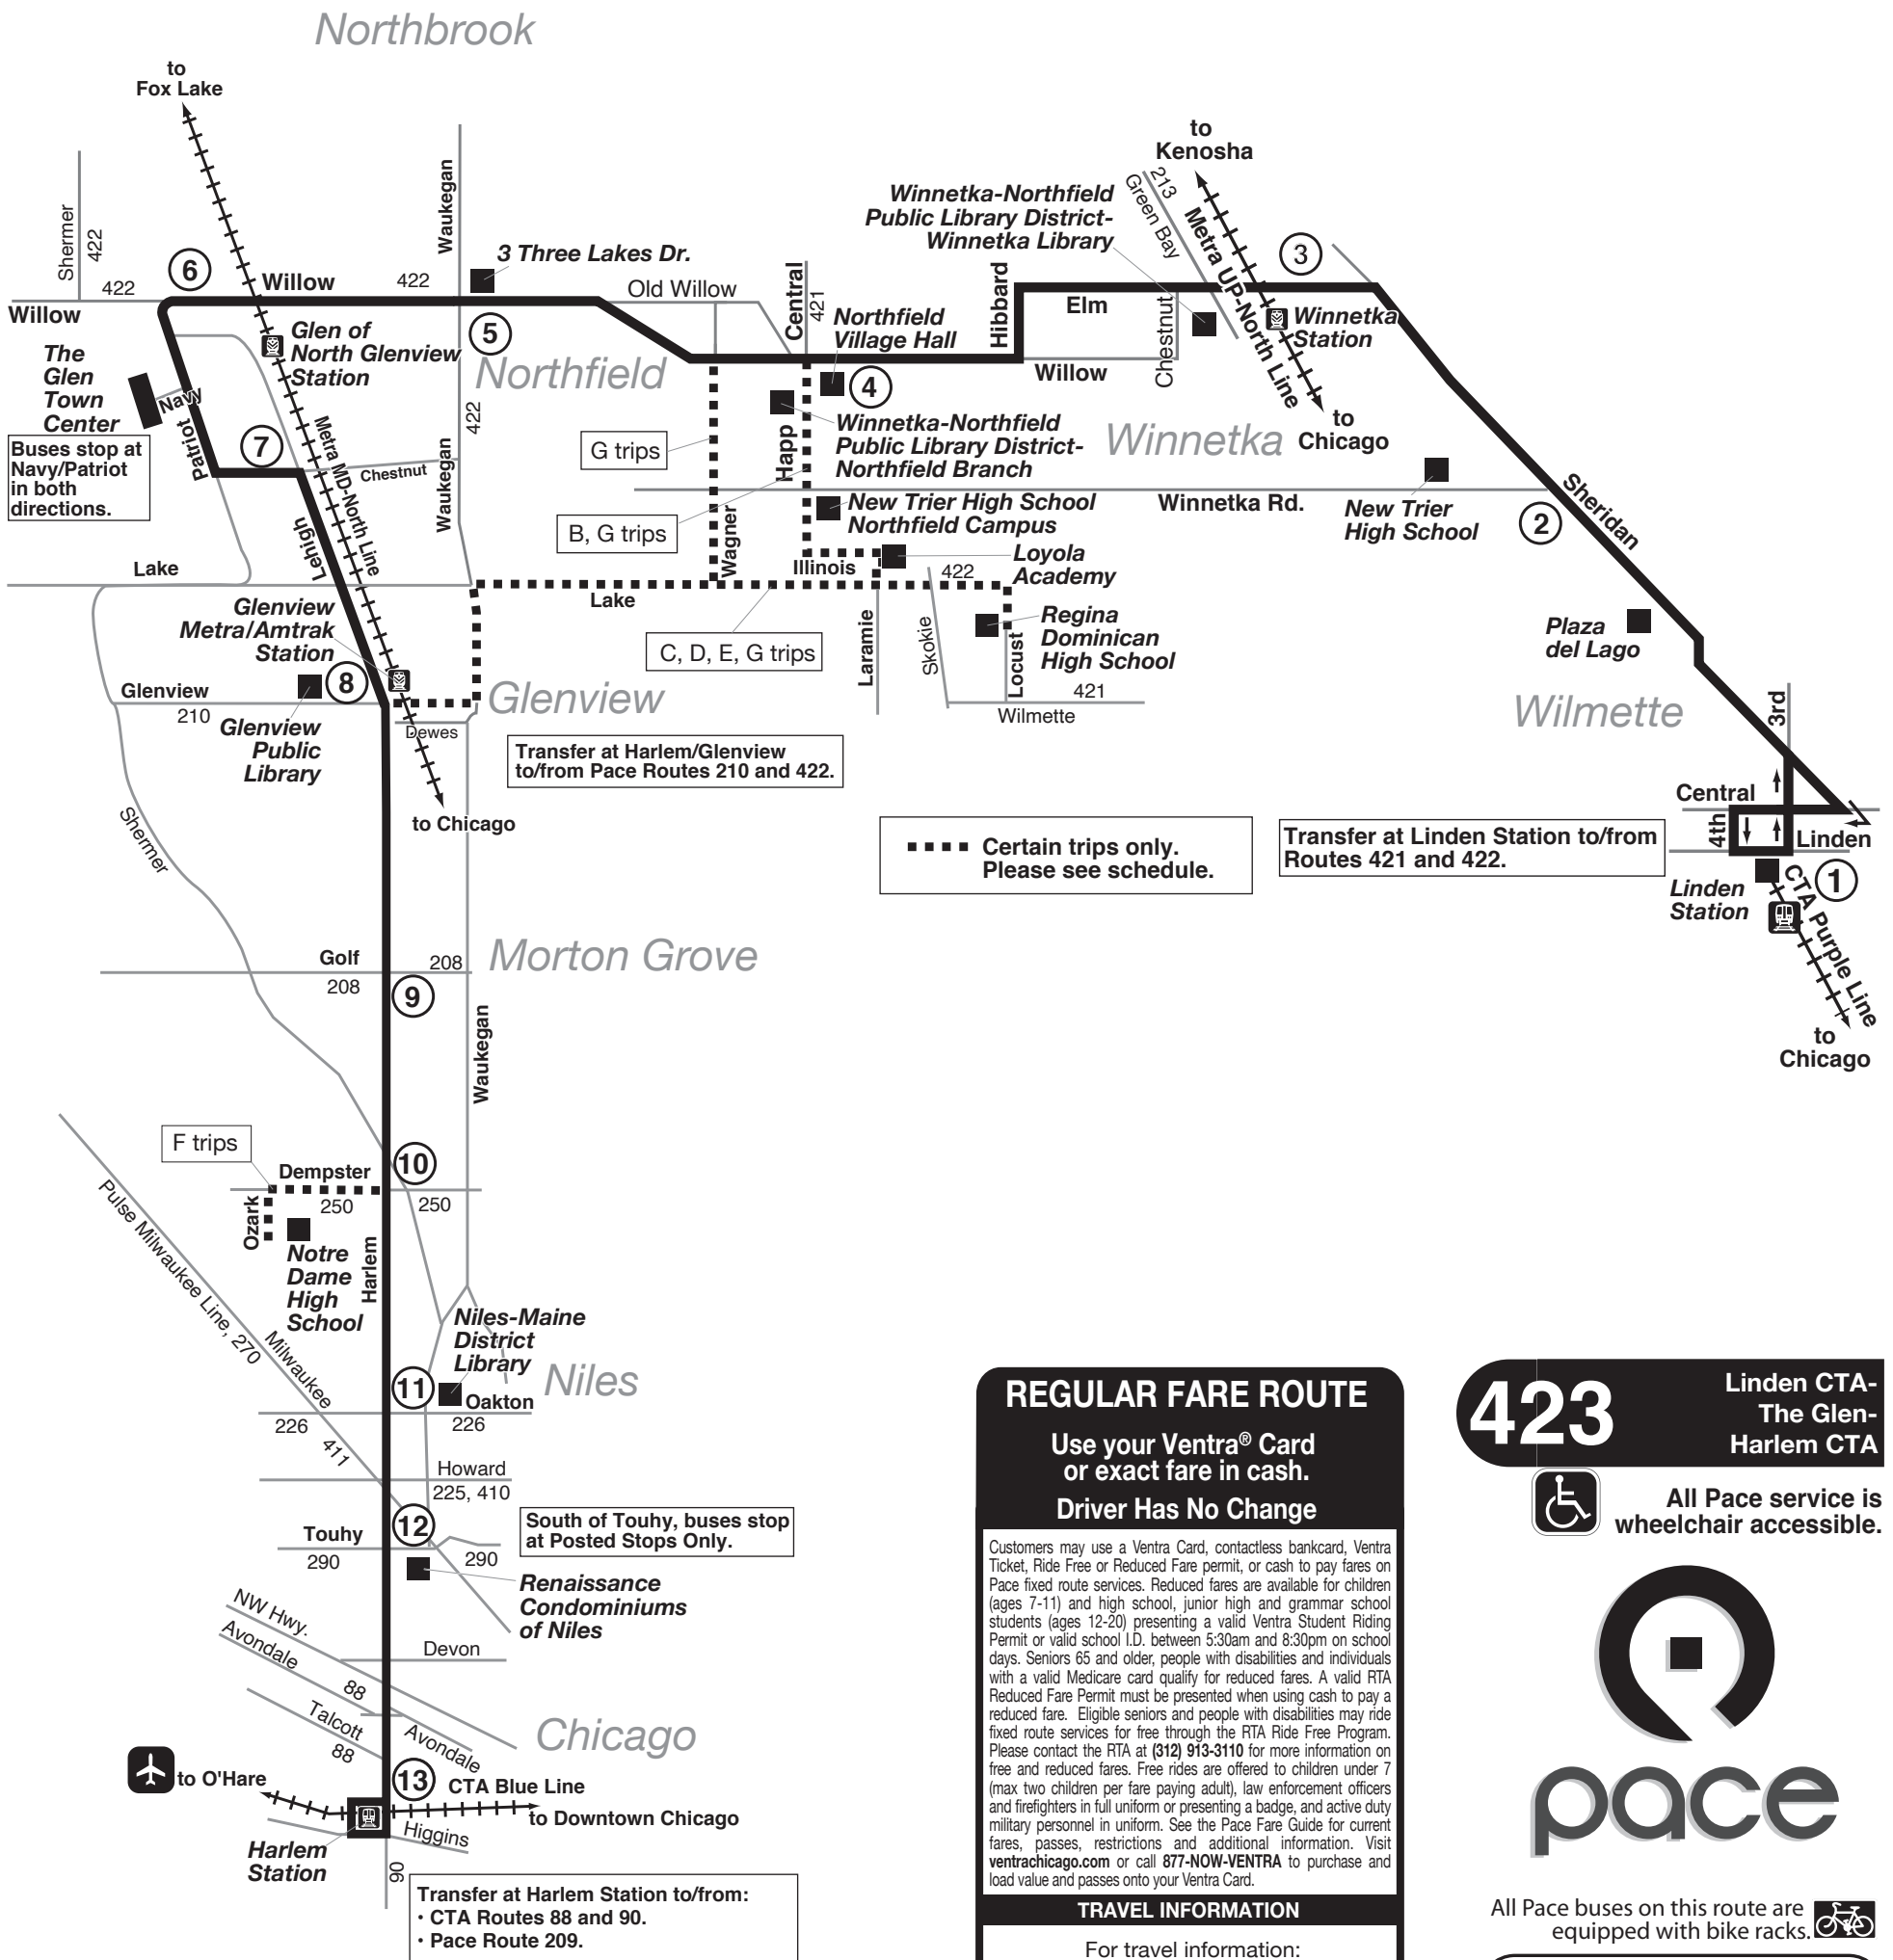

Route 423

Effective Date
February 14, 2022

INTRODUCING
PULSE
Milwaukee Line
Pace's new rapid transit service
Faster trips every 10-20 minutes!

REGULAR FARE ROUTE

Use your Ventra® Card or exact fare in cash.
Driver Has No Change

Customers may use a Ventra Card, contactless bankcard, Ventra Ticket, Ride Free or Reduced Fare permit, or cash to pay fares on Pace fixed route services. Reduced fares are available for children (ages 7-11) and high school, junior high and grammar school students (ages 12-20) presenting a valid Ventra Student Riding Permit or valid school I.D. between 5:30am and 8:30pm on school days. Seniors 65 and older, people with disabilities and individuals with a valid Medicare card qualify for reduced fares. A valid RTA Reduced Fare Permit must be presented when using cash to pay a reduced fare. Eligible seniors and people with disabilities may ride fixed route services for free through the RTA Ride Free Program. Please contact the RTA at (312) 913-3110 for more information on free and reduced fares. Free rides are offered to children under 7 (max two children per fare paying adult), law enforcement officers and firefighters in full uniform or presenting a badge, and active duty military personnel in uniform. See the Pace Fare Guide for current fares, passes, restrictions and additional information. Visit ventrachicago.com or call 877-NOW-VENTRA to purchase and load value and passes onto your Ventra Card.

TRAVEL INFORMATION

For travel information:
RTA Travel Information Center
(312) 836-7000

For other information:
Pace Customer Relations
(847) 364-PACE (7223)

CARRIER INFORMATION

OPERATED BY: Pace North Shore
For lost and found call (847) 869-3878

Unless otherwise noted, bus will stop upon signal to driver at any intersection along the route where it is safe to do so.

423 Linden CTA-
The Glen-
Harlem CTA

All Pace service is wheelchair accessible.