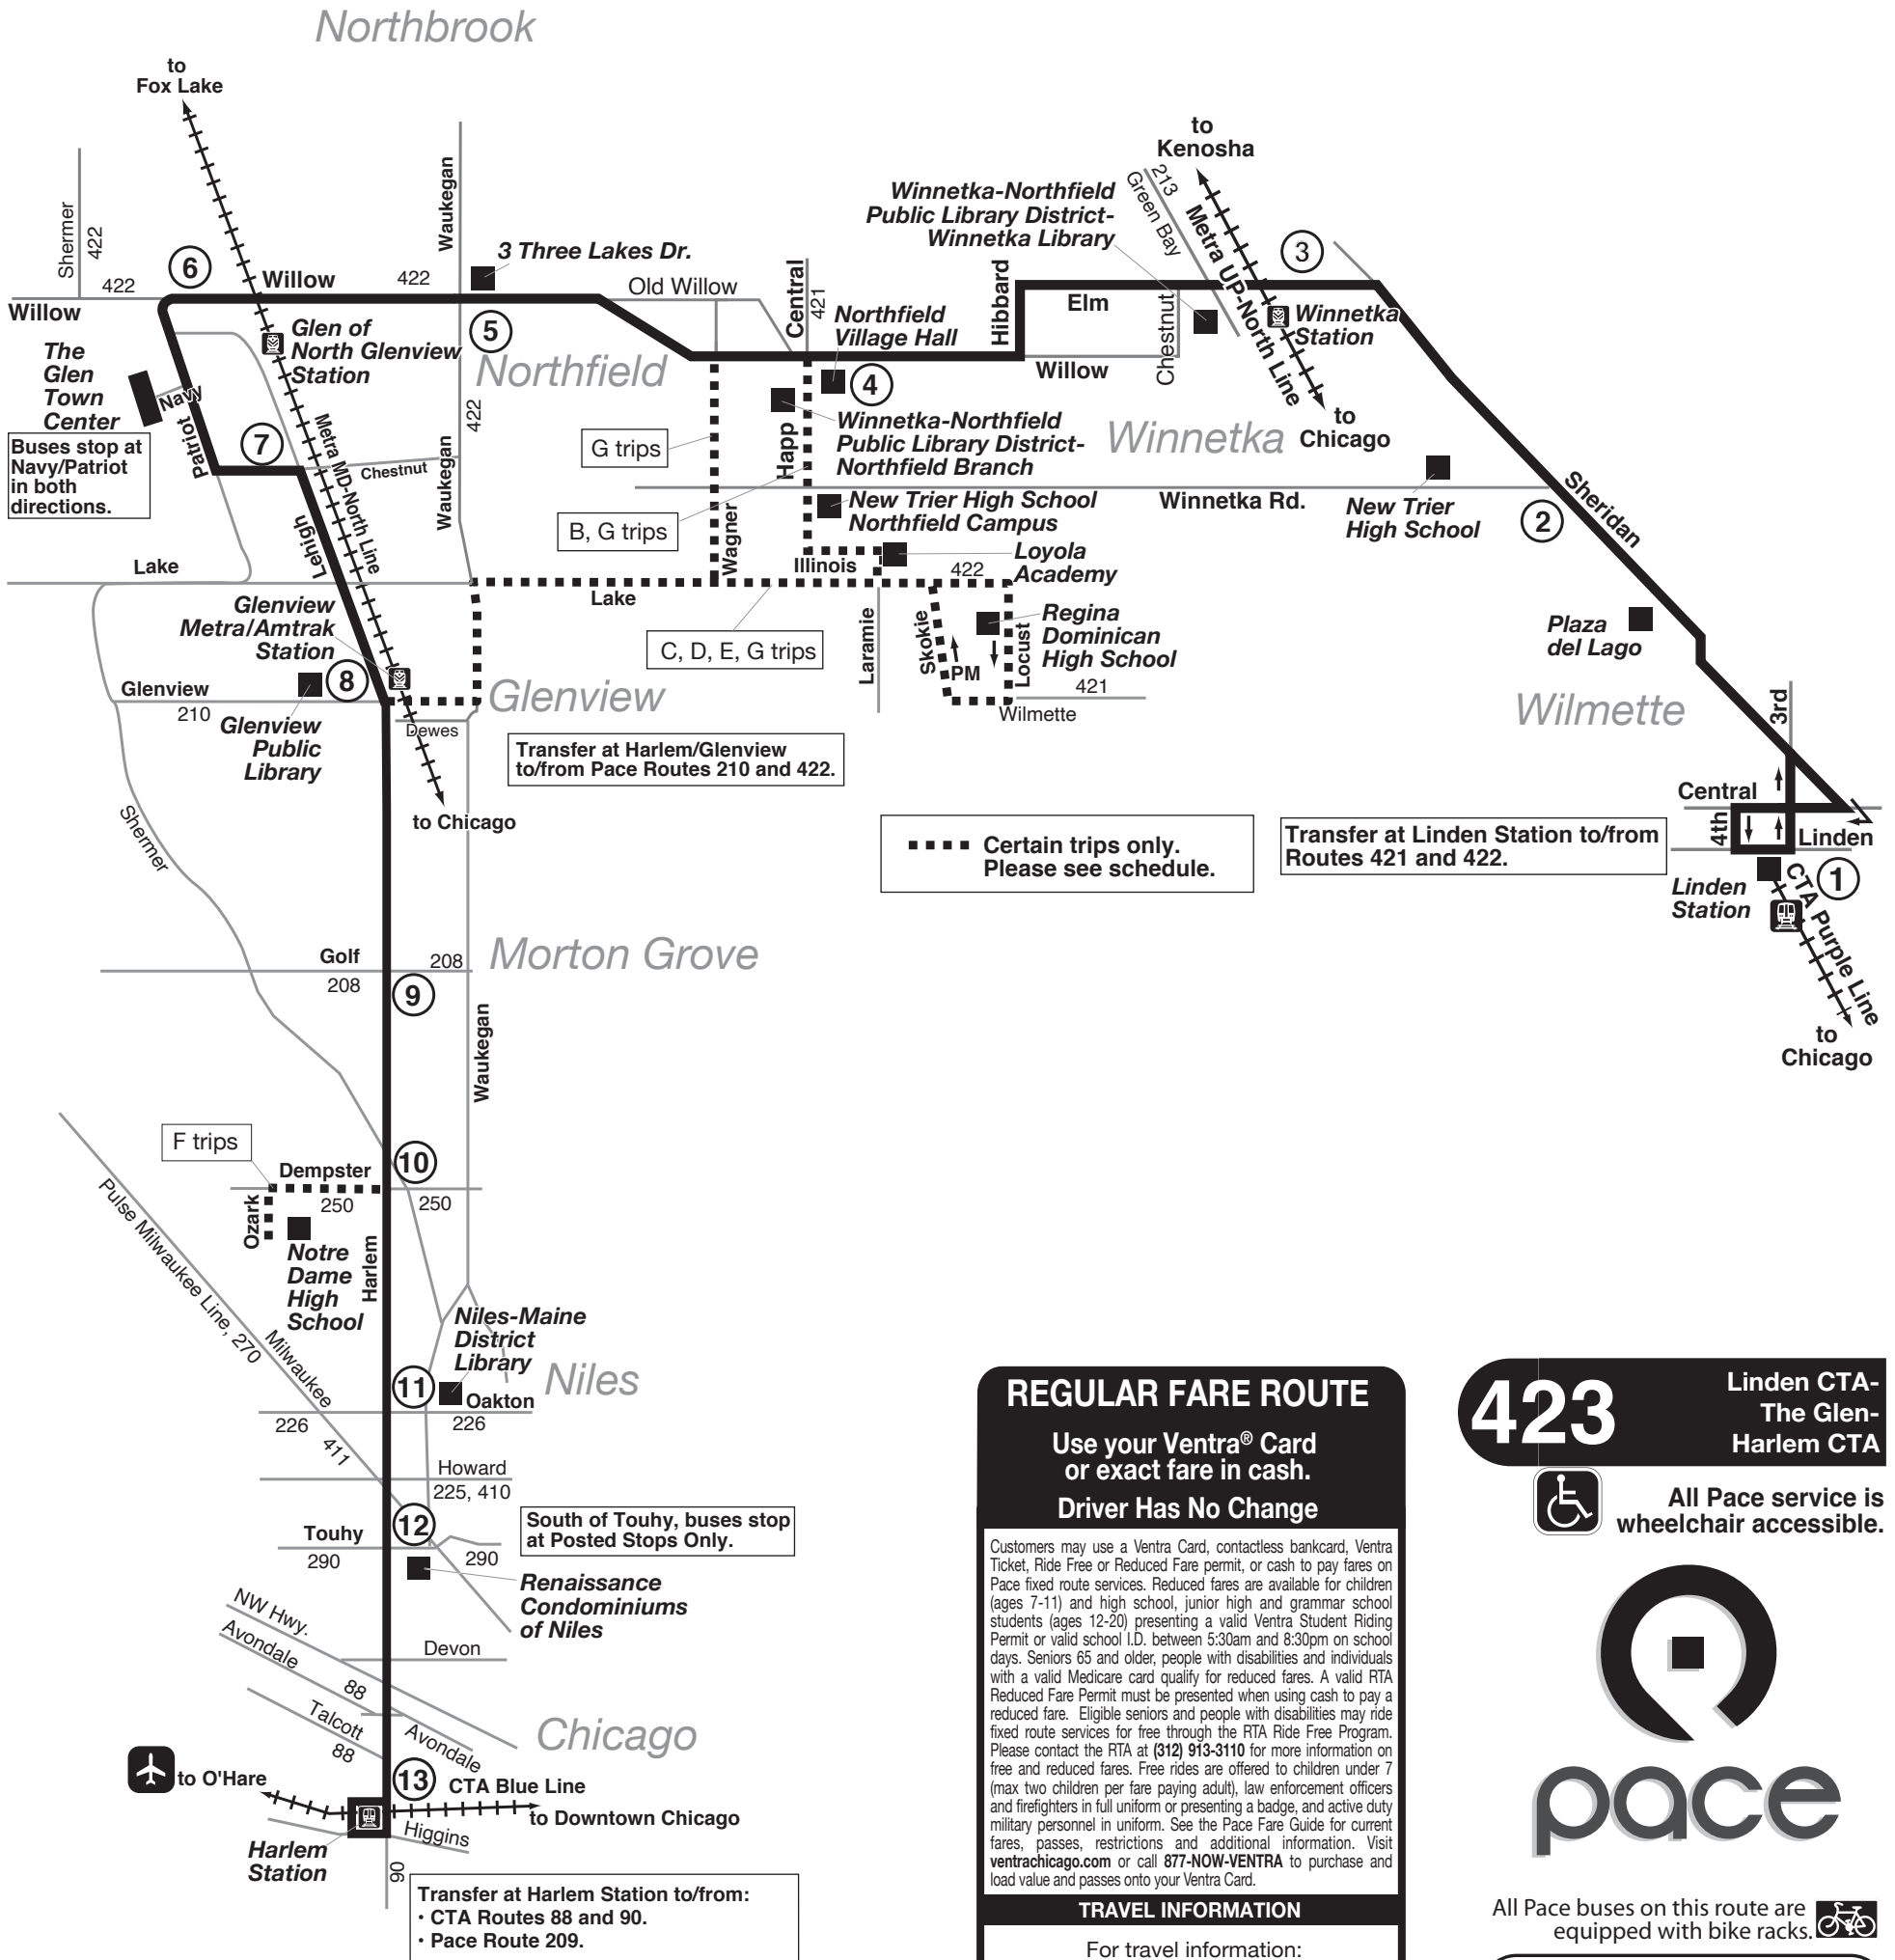

# Route 423

Effective Date  
August 14, 2023

## REGULAR FARE ROUTE

Use your Ventra® Card or exact fare in cash.  
Driver Has No Change

Customers may use a Ventra Card, contactless bankcard, Ventra Ticket, Ride Free or Reduced Fare permit, or cash to pay fares on Pace fixed route services. Reduced fares are available for children (ages 7-11) and high school, junior high and grammar school students (ages 12-20) presenting a valid Ventra Student Riding Permit or valid school I.D. between 5:30am and 8:30pm on school days. Seniors 65 and older, people with disabilities and individuals with a valid Medicare card qualify for reduced fares. A valid RTA Reduced Fare Permit must be presented when using cash to pay a reduced fare. Eligible seniors and people with disabilities may ride fixed route services for free through the RTA Ride Free Program. Please contact the RTA at (312) 913-3110 for more information on free and reduced fares. Free rides are offered to children under 7 (max two children per fare paying adult), law enforcement officers and firefighters in full uniform or presenting a badge, and active duty military personnel in uniform. See the Pace Fare Guide for current fares, passes, restrictions and additional information. Visit [ventrachicago.com](http://ventrachicago.com) or call 877-NOW-VENTRA to purchase and load value and passes onto your Ventra Card.

### CARRIER INFORMATION

OPERATED BY: Pace North Shore  
For lost and found call (847) 869-3878

OPERATED BY: Pace Northwest  
For lost and found call (847) 297-0135

## Major Destinations

- CTA Purple Line Linden Station
- Plaza del Lago
- New Trier High School
- Metra UP-North Line Winnetka Station
- Northfield Village Hall
- New Trier High School Northfield Campus
- Loyola Academy
- Regina Dominican High School
- The Glen Town Center
- Amtrak/Metra MD-North Line Glenview Station
- Notre Dame High School
- CTA Blue Line Harlem Station