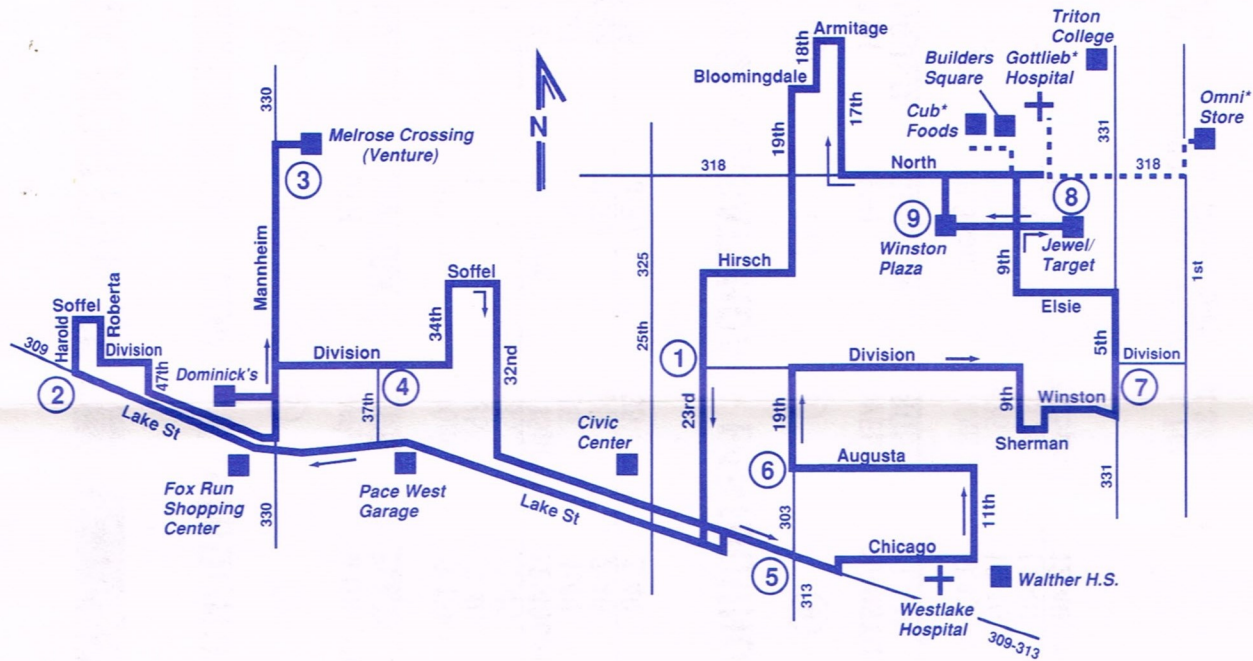

* Service to Gottlieb Hospital, Omni Store and Cub Foods will be provided upon request to driver.
For return service from Gottlieb Hospital, Omni Store and Cub Foods, call the Village of Melrose Park
at 343-5128.