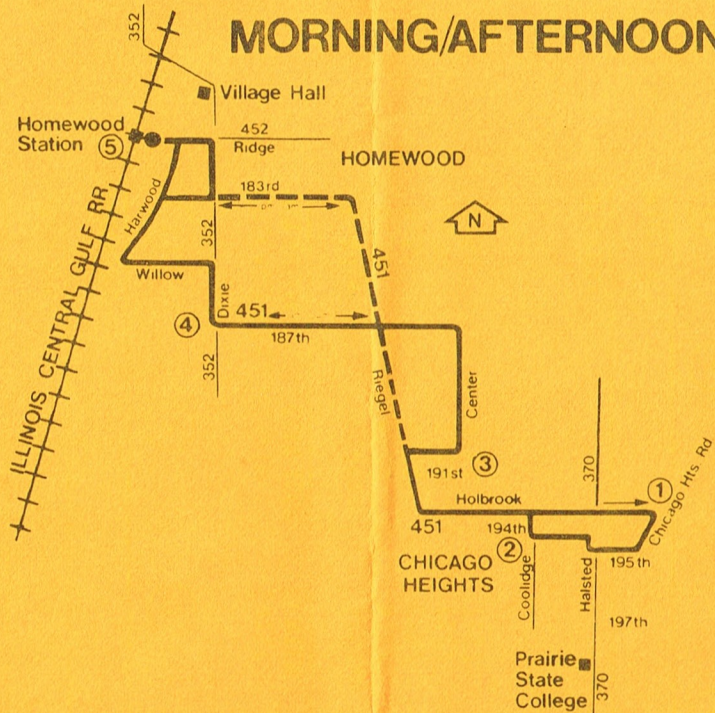

MORNING/AFTERNOON

MIDDAY

Operated by RTA/
Transit Management
of Harvey (Safeway)

For lost and found
information call
331-0051

RTA MONTHLY GET-AROUND TICKETS

For more information on the Ticket-By-Mail Program or the nearest sales location call (312) 836-4332 between 8:30 am and 5 pm, Monday thru Friday.

RTA travel and ticket information is available 24 hours a day. For better service call between 6 pm and 6 am. The Information Center is closed on major holidays. Please call a few days ahead for holiday travel information.

MORNING

①	②	③	④	⑤	TRAIN LEAVES HOMEWOOD	TRAIN ARRIVES CHICAGO
CHICAGO HTS. HOLBROOK	194TH COOLIDGE	191ST CENTER	187TH DIXIE	HOMEWOOD ICG		
5:44am	5:48am	5:51am	5:58am	6:04am	6:11am	6:57am
6:20	6:24	6:27	6:34	6:40	6:48	7:27
6:50	6:54	6:57	7:04	7:10	7:18	7:57
7:20	7:24	7:27	7:34	7:40	7:48	8:27
7:50	7:54	7:57	8:04	8:10	8:15	8:58

WEEKDAY

AFTERNOON

		⑤
TRAIN LEAVES RANDOLPH	TRAIN ARRIVES HOMEWOOD	BUS LEAVES HOMEWOOD ICG
4:08pm	4:52pm	4:54pm
4:50	5:28	5:29
5:20	5:58	5:59
5:40	6:20	6:25

PM service meets designated trains and returns patrons to their AM boarding points.