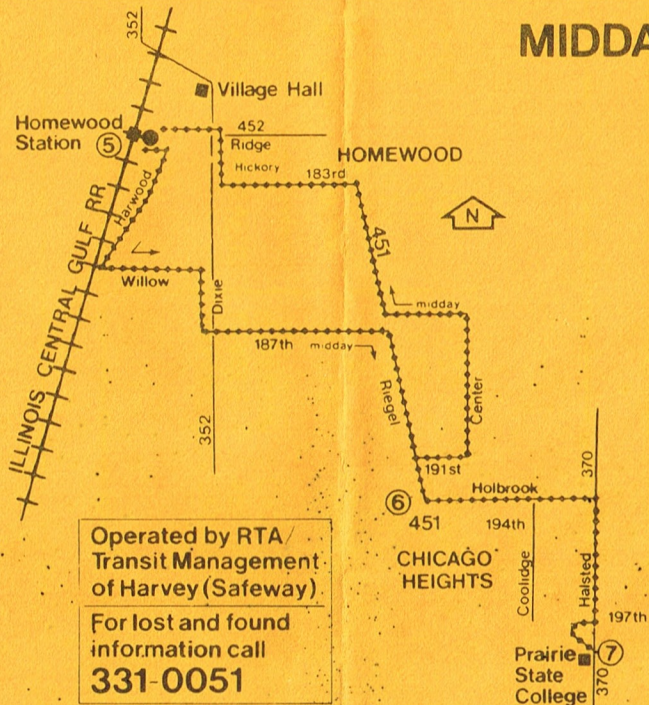

MORNING/AFTERNOON

MIDDAY

Operated by RTA/
Transit Management
of Harvey (Safeway)

For lost and found
information call
331-0051

RTA MONTHLY GET-AROUND TICKETS

For more information on the Ticket-By-Mail Program or the nearest sales location call (312) 836-4332 between 8:30 am and 5 pm, Monday thru Friday.

RTA travel and ticket information is available 24 hours a day. For better service call between 6 pm and 6 am. The Information Center is closed on major holidays. Please call a few days ahead for holiday travel information.

WEEKDAY

AFTERNOON

		⑤
TRAIN LEAVES RANDOLPH	TRAIN ARRIVES HOMEWOOD	BUS LEAVES HOMEWOOD ICG
4:08pm	4:52pm	4:54pm
4:50	5:28	5:29
5:20	5:58	5:59
5:40	6:20	6:25

PM service meets designated trains and returns patrons to their AM boarding points.