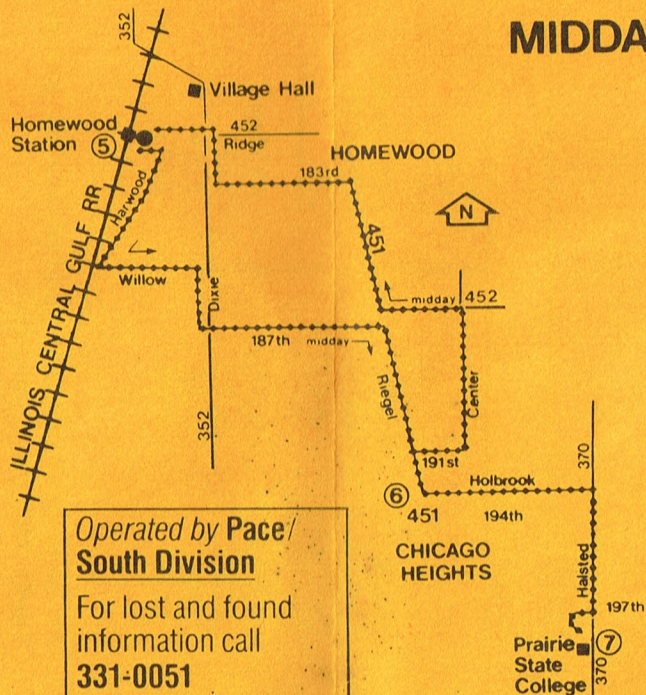

MORNING/AFTERNOON

MIDDAY

Operated by Pace/
South Division

For lost and found
information call
331-0051

Pace is the Suburban Bus Division of the RTA

Need...

- transit information
- bus and rail timetables
- fare, monthly ticket or ticket-by-mail information?

The RTA Information Center is ready to help 24 hours a day.

Within Chicago call **836-7000**

From the suburbs
call toll-free **1-800-972-7000**

For better service call between 6pm and 6am.
The Center is closed on major holidays.
Please call a few days ahead for holiday travel information.

ROUTE 451 SOUTHEAST HOMEWOOD

WEEKDAY

MORNING

①	②	③	④	⑤	TRAIN LEAVES HOMEWOOD	TRAIN ARRIVES CHICAGO
CHICAGO HTS. HOLBROOK	194TH COOLIDGE	191ST CENTER	187TH DIXIE	HOMEWOOD ICG		
5:44am	5:48am	5:51am	5:58am	6:04am	6:11am	6:57am
6:20	6:24	6:27	6:34	6:40	6:48	7:27
6:50	6:54	6:57	7:04	7:10	7:18	7:57
7:20	7:24	7:27	7:34	7:40	7:48	8:27
7:50	7:54	7:57	8:04	8:10	8:15	8:58