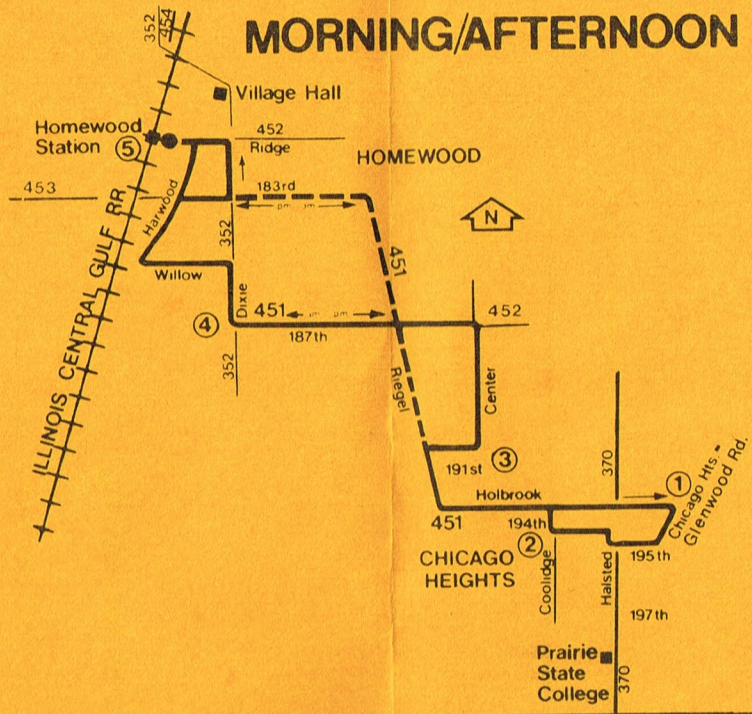

MORNING/AFTERNOON

MIDDAY

Operated by Pace/
South Division

For lost and found
information call
331-0051

Pace is the Suburban Bus Division of the RTA

Need...

- transit information
- bus and rail timetables
- fare, monthly ticket or ticket-by-mail information?

The RTA Information Center is ready to help 24 hours a day.

Within Chicago call **836-7000**

From the suburbs
call toll-free **1-800-972-7000**

For better service call between 6pm and 6am.
The Center is closed on major holidays.
Please call a few days ahead for holiday travel information.

ROUTE 451 SOUTHEAST HOMEWOOD

WEEKDAY

MORNING

①	②	③	④	⑤	TRAIN LEAVES HOMEWOOD	TRAIN ARRIVES CHICAGO
CHICAGO HTS. HOLBROOK	194TH COOLIDGE	191ST CENTER	187TH DIXIE	HOMEWOOD ICG		
5:44am	5:48am	5:51am	5:58am	6:04am	6:11am	6:57am
6:20	6:24	6:27	6:34	6:40	6:48	7:27
6:50	6:54	6:57	7:04	7:10	7:18	7:57
7:20	7:24	7:27	7:34	7:40	7:48	8:27
7:50	7:54	7:57	8:04	8:10	8:15	8:58

WEEKDAY

AFTERNOON

TRAIN LEAVES CHICAGO	TRAIN ARRIVES HOMEWOOD	⑤ BUS LEAVES HOMEWOOD ICG
4:08pm	4:52pm	4:54pm
4:50	5:28	5:29
5:20	5:58	5:59
5:40	6:20	6:25

PM service meets designated trains and returns patrons to their AM boarding points.