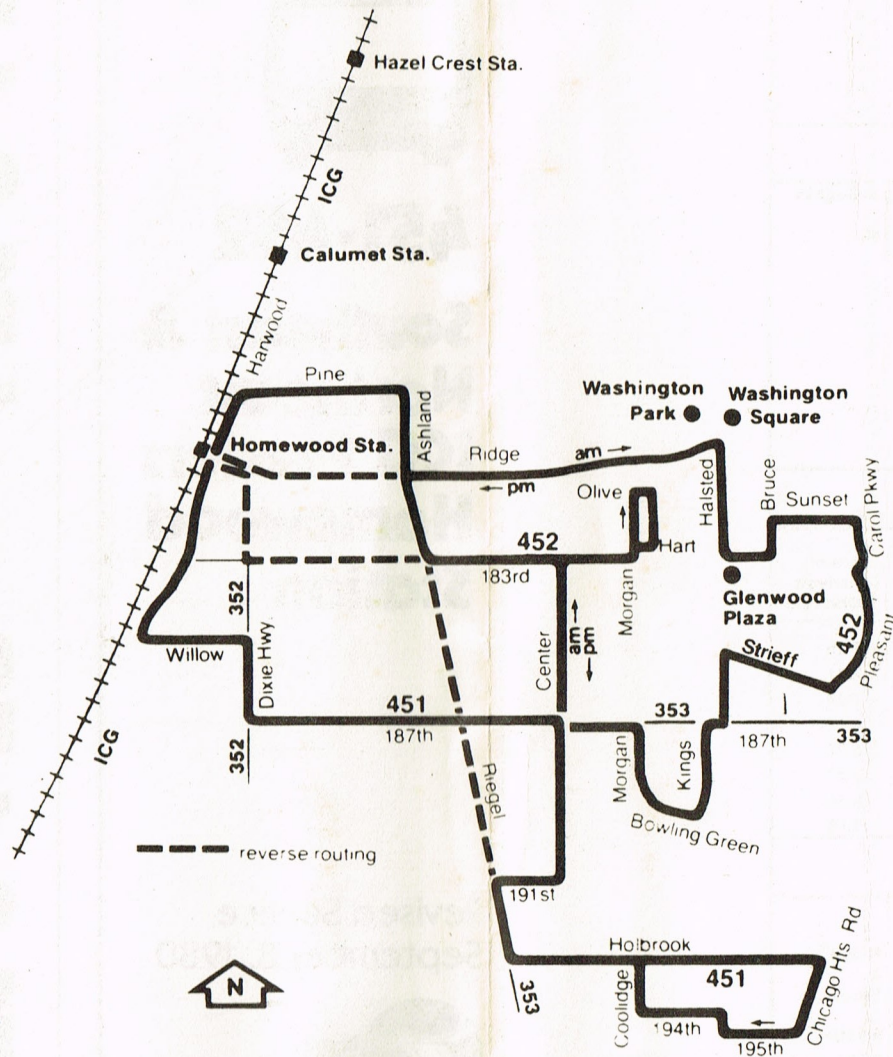

### 452 Northeast— Weekday Mornings

Ridge & Riegel	183rd & Halsted	187th & Kings	Morgan & Olive	Bus Arrives Homewood ICG	Train Leaves Homewood	Train Arrives Chicago
5:47am	5:51am	5:57am	6:03am	6:10am	6:17am	7:03am
6:17	6:21	6:27	6:33	6:40	6:48	7:25
6:32	6:36	6:42	6:48	6:55	7:03	7:41
6:47	6:51	6:57	7:03	7:10	7:18	7:57
7:02	7:06	7:12	7:18	7:25	7:33	8:11
7:17	7:21	7:27	7:33	7:40	7:48	8:27
7:32	7:36	7:42	7:48	7:55	8:10	8:47
7:47	7:51	7:57	8:03	8:10	8:18	8:58
8:02	8:06	8:12	8:18	8:25	8:35	9:16

### 452 Northeast— Weekday Afternoons

Train Leaves Chicago	Train Arrives Homewood	Bus Leaves Station	Morgan & Olive	187th & Kings	183rd & Halsted	Ridge & Riegel
4:08pm	4:52pm	4:56pm	5:02pm	5:07pm	5:11pm	5:15pm
4:26	5:09	5:13	5:19	5:24	5:28	5:32
4:42	5:26	5:33	5:39	5:44	5:48	5:52
4:50	5:29					
5:00	5:38	5:53	5:59	6:04	6:08	6:12
5:10	5:49					
5:25	6:03	6:07	6:13	6:18	6:22	6:26
5:38	6:20	6:24	6:30	6:35	6:39	6:43
6:08	6:49	6:53	6:59	7:04	7:08	7:12

## Southeast & Northeast ICG Feeders Homewood Station

Revised Service  
September 8, 1980

# 451 & 452

**Operated by:**  
**South Suburban Safeway Lines**  
**For lost and found information call: 468-0051**

RTA Travel Information is  
 a 24 hour facility.  
 For better service, call during  
 the off-peak hours.