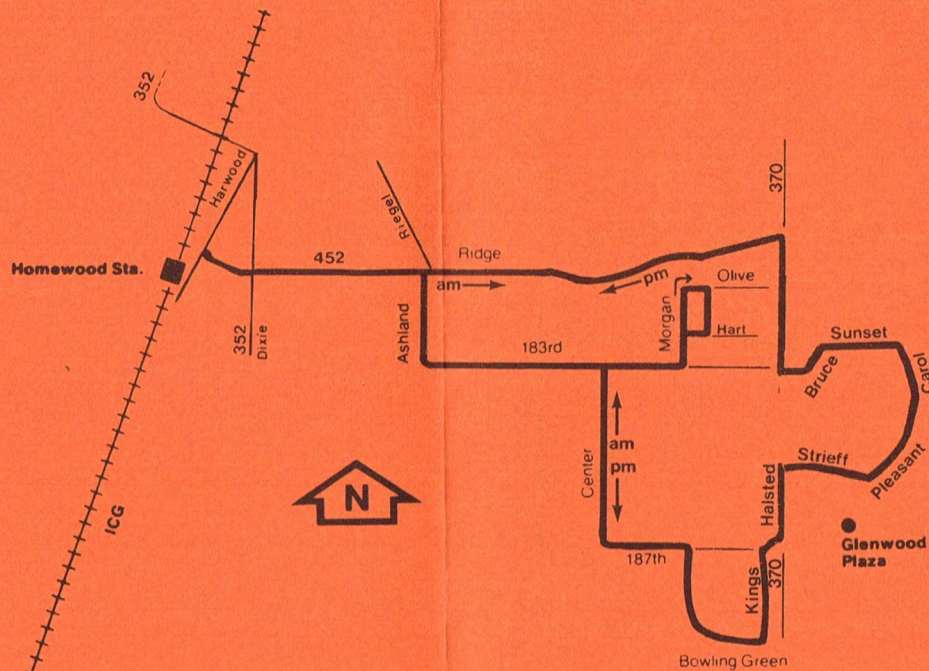

452

Revised Service

July 6, 1982

452

Northeast Homewood

RTA Travel Information is
a 24 hour facility.
For better service, call during
the off-peak hours.

In Chicago;
836-7000
In the suburbs
toll-free;
800-972-7000

Operated by
South Suburban SafeWay Lines

For lost and found
information call: 331-0051

Bus will stop upon signal to
driver at any intersection along
the route where it is safe to do so.

#452 NORTHEAST HOMEWOOD — AM WEEKDAY						
<u>Ridge Riegel</u>	<u>183rd Halsted</u>	<u>187th Kings</u>	<u>Morgan Olive</u>	<u>Homewood ICG</u>	<u>Train Lv.</u>	<u>Arrive Randolph</u>
5:41am	5:45am	5:51am	5:57am	6:04am	6:11am	6:57am
6:17	6:21	6:27	6:33	6:40	6:48	7:27
6:47	6:51	6:57	7:03	7:10	7:18	7:57
7:17	7:21	7:27	7:33	7:40	7:48	8:27
7:47	7:51	7:57	8:03	8:10	8:15	8:58

#452 NORTHEAST HOMEWOOD — PM WEEKDAY		
<u>Train Lv. Randolph</u>	<u>Train Arr. Homewood</u>	<u>Homewood ICG</u>
4:08	4:52	4:54
4:50	5:28	5:29
5:20	5:58	5:59
5:40	6:20	6:23

PM service meets designated trains and returns patrons to their AM boarding points.

#452 NORTHEAST HOMEWOOD — MIDDAY WEEKDAY						
<u>Village Hall</u>	<u>Washington Square</u>	<u>Kings Bowling Green</u>	<u>Olive Hart</u>	<u>Kings Bowling Green</u>	<u>Washington Square</u>	<u>Village Hall</u>
8:15am	8:21am	8:28am	8:31am	-	-	8:41am
9:15	-	-	9:23	9:28am	9:35am	9:41
10:15	10:21	10:28	10:31	-	-	10:41
11:15	-	-	11:23	11:28	11:35	11:41
12:15pm	12:21pm	12:28pm	12:31pm	-	-	12:41pm
1:15	-	-	1:23	1:28pm	1:35pm	1:41
2:15	2:21	2:28	2:31	-	-	2:41
3:15	-	-	3:23	3:28	3:35	3:41
4:15	4:21	4:28	4:31	-	-	4:41