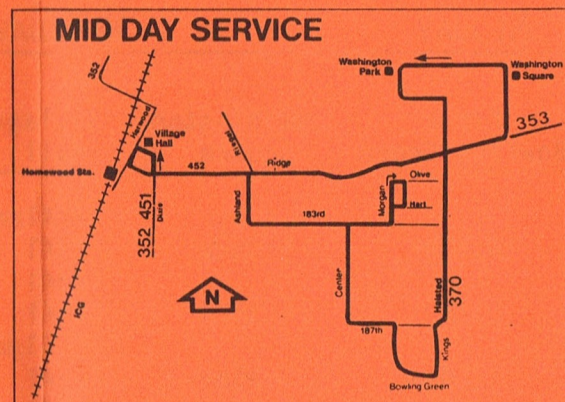

452

Revised Service

July 6, 1982

452

Northeast Homewood

RTA Travel Information is
a 24 hour facility.
For better service, call during
the off-peak hours.

In Chicago;
836-7000
In the suburbs
toll-free;
800-972-7000

Operated by
South Suburban SafeWay Lines

For lost and found
information call: 331-0051

Bus will stop upon signal to
driver at any intersection along
the route where it is safe to do so.

#452 NORTHEAST HOMEWOOD — AM WEEKDAY						
<u>Ridge Riegel</u>	<u>183rd Halsted</u>	<u>187th Kings</u>	<u>Morgan Olive</u>	<u>Homewood ICG</u>	<u>Train Lv.</u>	<u>Arrive Randolph</u>
5:41am	5:45am	5:51am	5:57am	6:04am	6:11am	6:57am
6:17	6:21	6:27	6:33	6:40	6:48	7:27
6:47	6:51	6:57	7:03	7:10	7:18	7:57
7:17	7:21	7:27	7:33	7:40	7:48	8:27
7:47	7:51	7:57	8:03	8:10	8:15	8:58

#452 NORTHEAST HOMEWOOD — PM WEEKDAY		
<u>Train Lv. Randolph</u>	<u>Train Arr. Homewood</u>	<u>Homewood ICG</u>
4:08	4:52	4:54
4:50	5:28	5:29
5:20	5:58	5:59
5:40	6:20	6:23

PM service meets designated trains and returns patrons to their AM boarding points.