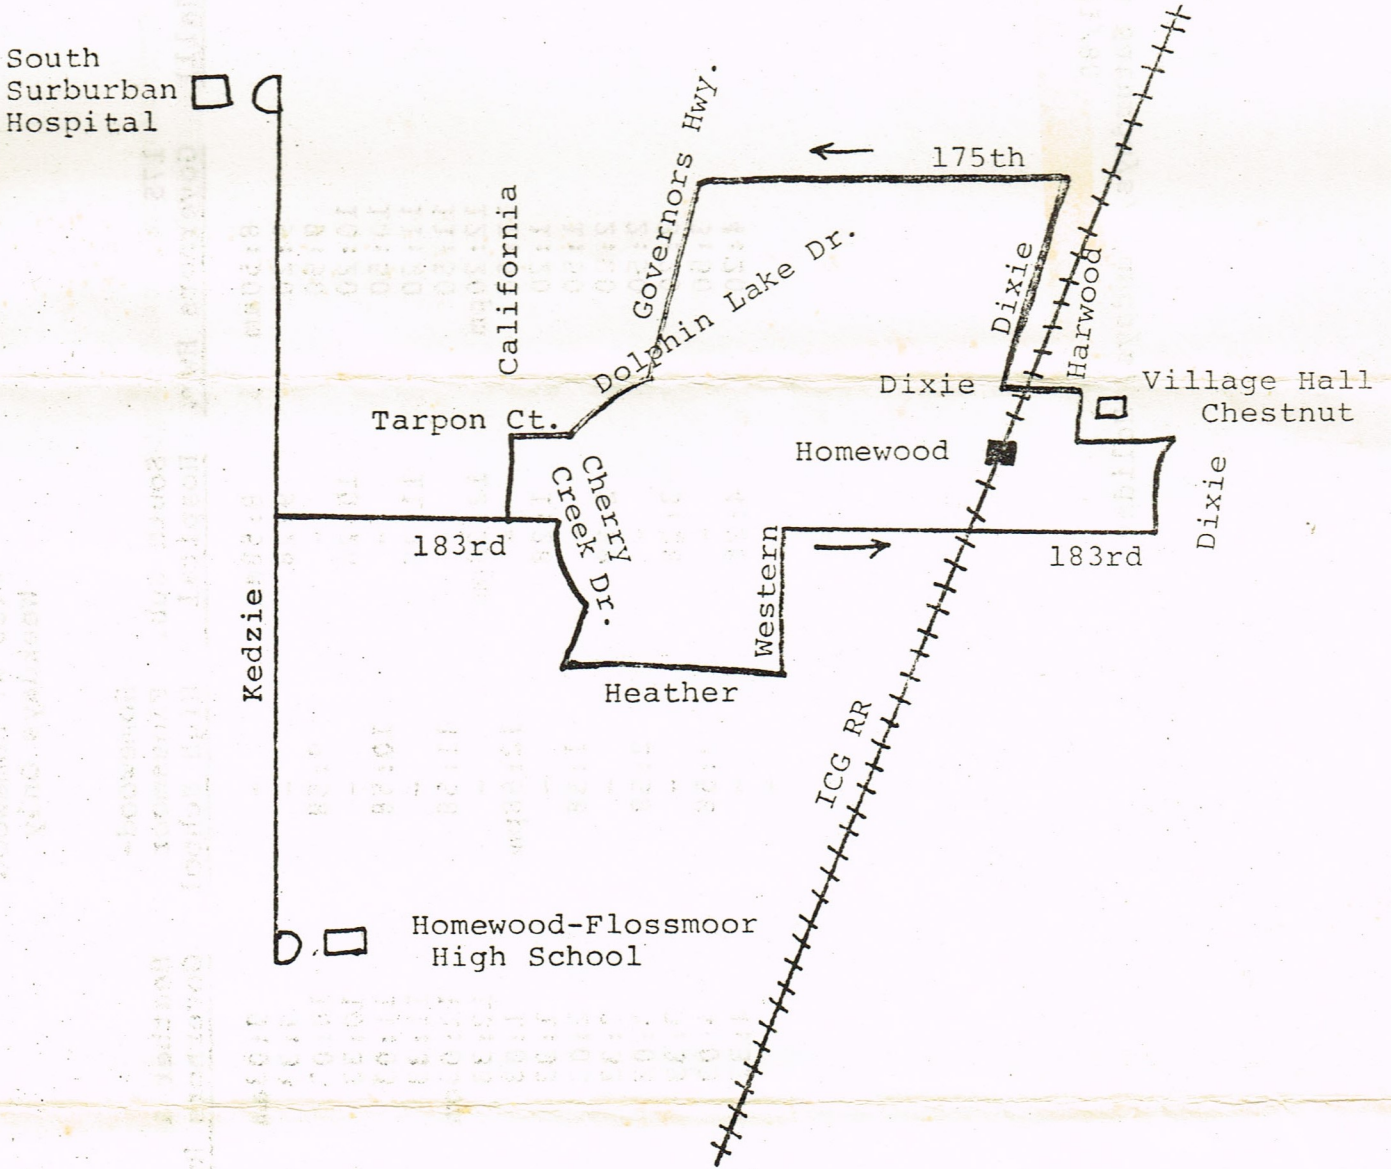

#456 W. Homewood Midday
Eff. 7/21/80

#456 W. Homewood
Weekdays Only

<u>Chestnut & Martin (Vil. Hall)</u>	<u>175 & Governors Hwy.</u>	<u>South Sub. Hospital</u>	<u>Homewood-Flossmoor High School</u>	<u>Heather & Governors Hwy.</u>	<u>Chestnut & Martin (Vil. Hall)</u>
8:45am	8:50am	8:58am	-	9:03am	9:10am
9:15	9:20	9:28	-	9:33	9:40
9:45	9:50	-	9:58	10:03	10:10
10:15	10:20	10:28	-	10:33	10:40
10:45	10:50	-	10:58	11:03	11:10
11:15	11:20	11:28	-	11:33	11:40
11:45	11:50	-	11:58	12:03pm	12:10pm
12:15pm	12:20pm	12:28pm	-	12:33	12:40
12:45	12:50	-	12:58pm	1:03	1:10
1:15	1:20	1:28	-	1:33	1:40
1:45	1:50	-	1:58	2:03	2:10
2:15	2:20	2:28	-	2:33	2:40
2:45	2:50	-	2:58	3:03	3:10
3:15	3:20	3:28	-	3:33	3:40
3:45	3:50	-	3:58	4:03	4:10
4:15	4:20	4:28	-	4:33	4:40

Effective 7/21/80

No service on Saturdays, Sundays, Holidays