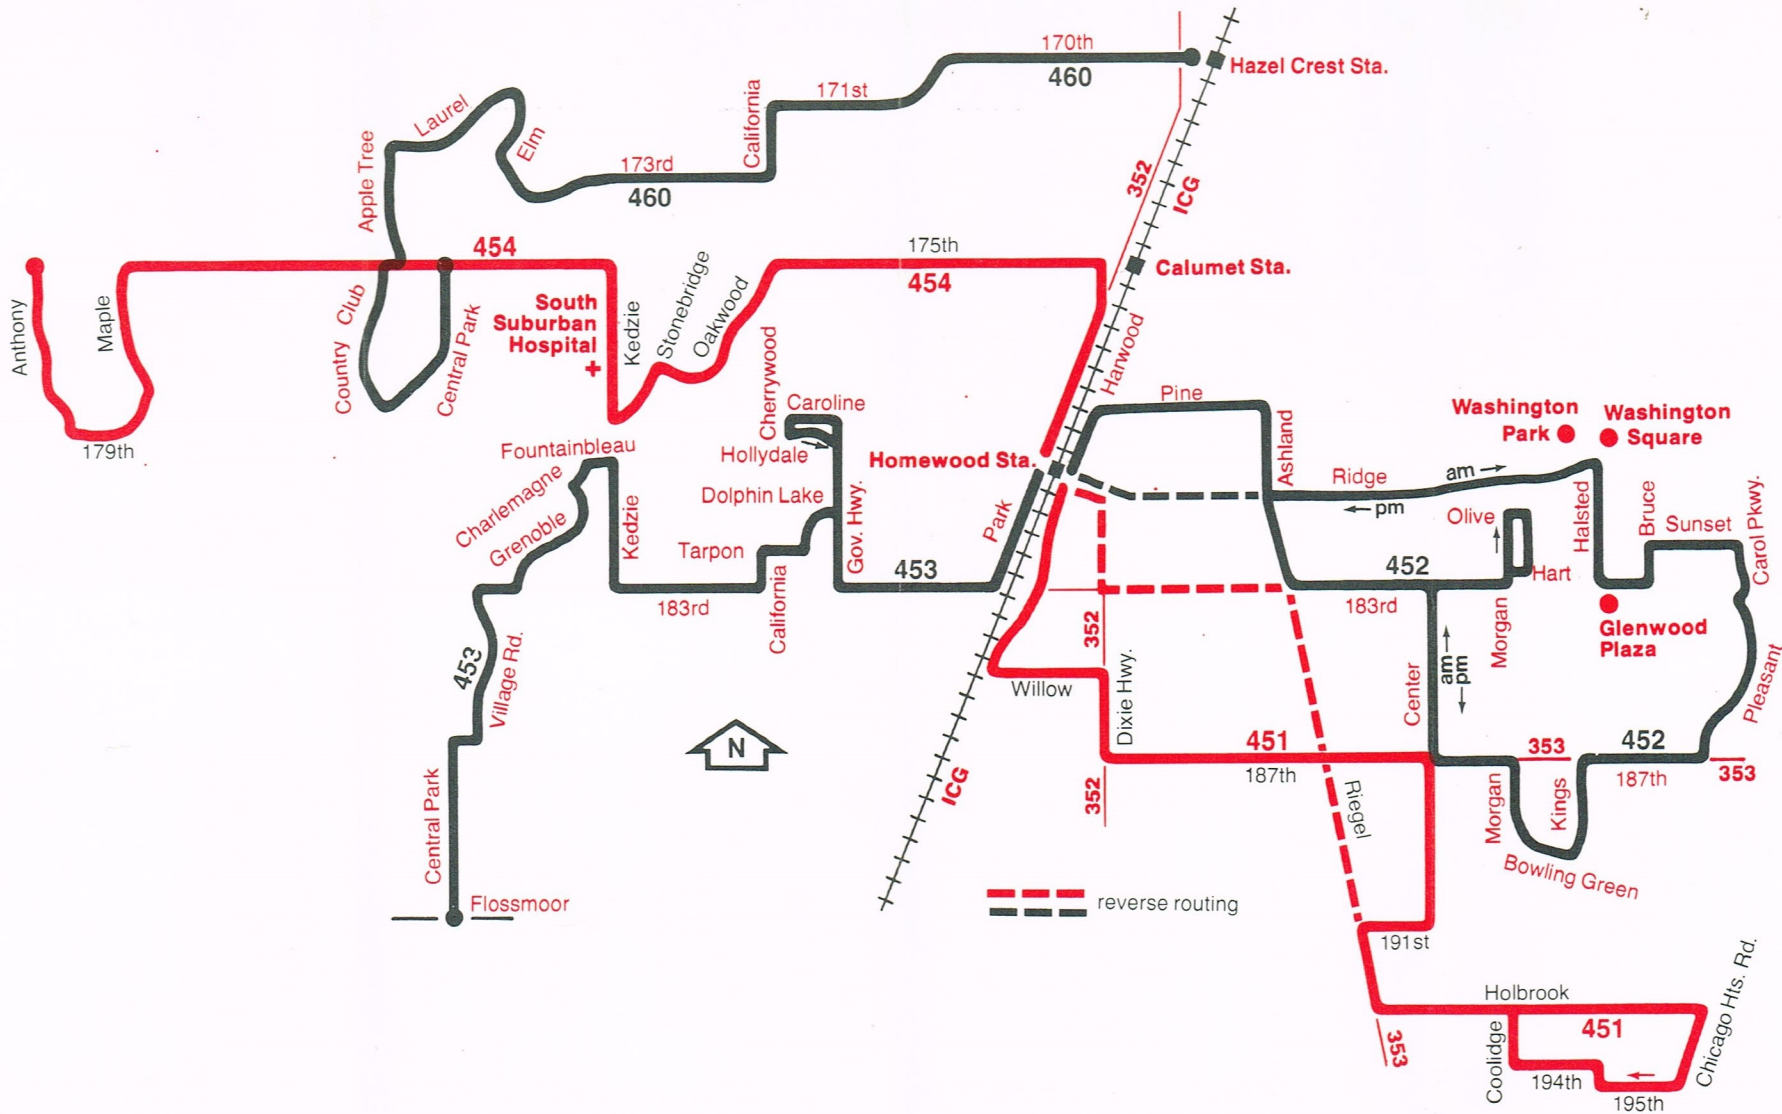

South Suburban Hospital

Washington Park ● **Washington Square**

Glenwood Plaza

--- reverse routing