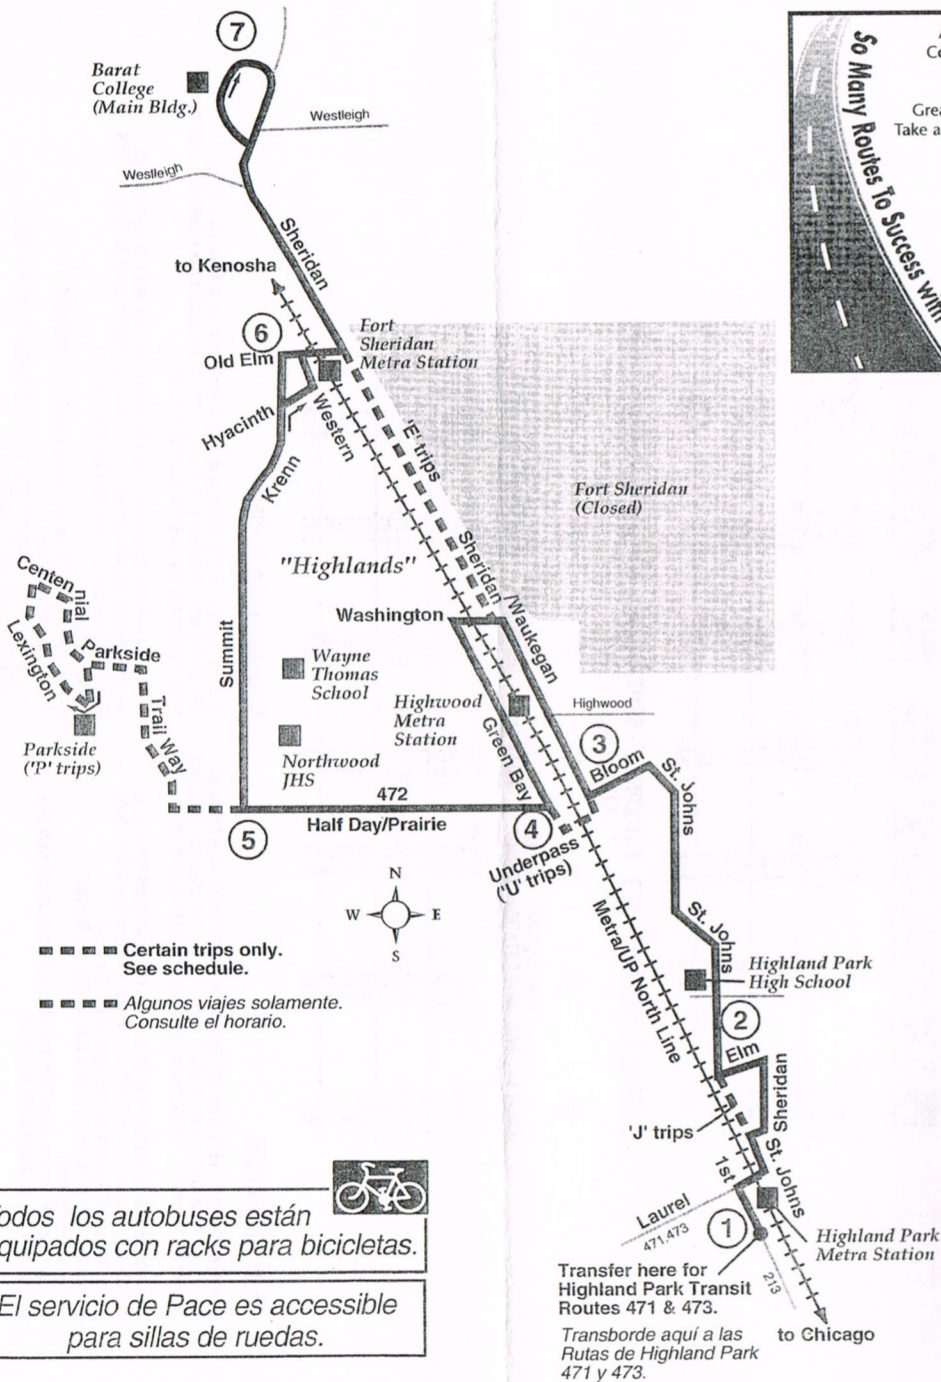

Pace Passenger Services, Monday through Friday from 8:00 a.m. to 5:00 p.m.
(847) 364-PACE

TTY# Pace information for HEARING IMPAIRED ONLY (847)364-5093

CARRIER INFORMATION

OPERATED BY: Highland Park
For lost and found call (847) 432-3325

ADDITIONAL INFORMATION

Bus will stop upon signal to driver at any intersection along the route where it is safe to do so.

**SE REQUIERE TARIFA EXACTA
EL CONDUCTOR NO TIENE CAMBIO**

TARIFA LOCAL	Tarifa Local	Tarifa Reducida
Tarifa Local	$1.25	$0.60
Tarifa con trasbordo a Pace o CTA	$1.80	$0.90

CENTRO DE INFORMACIÓN

Si necesita información para usar este servicio, llame al: **Centro de Información de RTA**, abierto diariamente de 5:00 a.m. a 1:00 a.m. 836-7000

TTY# (solamente para Personas con problemas auditivos) (312) 836-4949
Servicios para Pasajeros, de Lunes a Viernes de 8:00 a.m. a 5:00 p.m. (847) 228-3575
TTY# (información para Personas con problemas auditivos) (847) 364-5093

COMPANÍA DE TRANSPORTE

OPERADO POR: Highland Park
Para información sobre objetos perdidos (847) 432-3325

INFORMACIÓN ADICIONAL

El autobus parará, cuando usted le haga una señal al conductor. www.pacebus.com siempre y cuando sea seguro hacerlo.

As much as **$23,000** in College Financial Assistance.

Steady, Part-Time Jobs
Great Pay & Excellent Benefits
Take a PACE bus to work at UPS!

Call: **1-888-4UPS-JOB**
Access Code: 4233

Equal Opportunity Employer

So Many Routes To Success with UPS!

- --- Certain trips only. See schedule.
- ... Algunos viajes solamente. Consulte el horario.

Todos los autobuses están equipados con racks para bicicletas.

El servicio de Pace es accesible para sillas de ruedas.

Transfer here for Highland Park Transit Routes 471 & 473.

Transborde aquí a las Rutas de Highland Park 471 y 473.