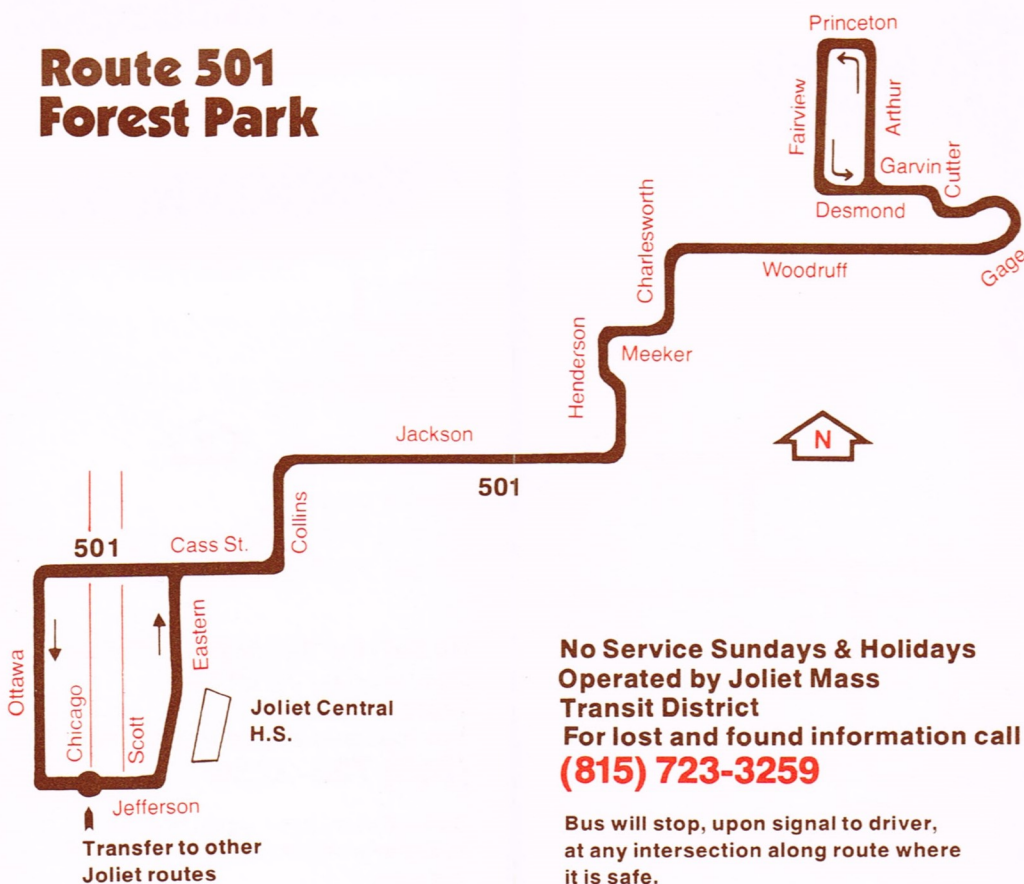

800-972-7000
toll-free;

In the suburbs

836-7000

In Chicago;

RTA Travel Information is a 24 hour facility. For better service, call during the off-peak hours.

Route 501 Forest Park

No Service Sundays & Holidays
Operated by Joliet Mass Transit District
For lost and found information call
(815) 723-3259

Bus will stop, upon signal to driver, at any intersection along route where it is safe.

501

Forest Park

West Jefferson

Expanded Service
April 2, 1979

501 501 501 501 501 501

West Jefferson

Weekdays—Westbound				Weekdays—Eastbound			
Chicago & Jefferson	Reed & Jefferson	Jefferson Mall	Oakwood & Essington	Oakwood & Essington	Jefferson Mall	Reed & Jefferson	Chicago & Jefferson
6:20am	6:30am	6:40am	6:45am	5:50am	5:55am	6:05am	6:15am
6:50	7:00	7:10	7:15	6:20	6:25	6:35	6:45
7:20	7:30	7:40	7:45	6:50	6:55	7:05	7:15
7:50	8:00	8:10	8:15	7:20	7:25	7:35	7:45
8:20	8:30	8:40	8:45	7:50	7:55	8:05	8:15
8:50	9:00	9:10	9:15	8:20	8:25	8:35	8:45
9:20	9:30	9:40	9:45	8:50	8:55	9:05	9:15
9:50	10:00	10:10	10:15	9:20	9:25	9:35	9:45
10:50	11:00	11:10	11:15	9:50	9:55	10:05	10:15
11:50	12:00pm	12:10pm	12:15pm	10:20	10:25	10:35	10:45
12:50pm	1:00	1:10	1:15	11:20	11:25	11:35	11:45
1:50	2:00	2:10	2:15	12:20pm	12:25pm	12:35pm	12:45pm
2:50	3:00	3:10	3:15	1:20	1:25	1:35	1:45
3:20	3:30	3:40	3:45	2:20	2:25	2:35	2:45
3:50	4:00	4:10	4:15	3:20	3:25	3:35	3:45
4:20	4:30	4:40	4:45	3:50	3:55	4:05	4:15
4:50	5:00	5:10	5:15	4:20	4:25	4:35	4:45
5:20	5:30	5:40	5:45	4:50	4:55	5:05	5:15
6:20	6:30	6:40	6:45	5:20	5:25	5:35	5:45
7:20	7:30	7:40	7:45	5:55	6:00	6:10	6:20
8:20	8:30	8:40	8:45	6:55	7:00	7:10	7:20
				7:55	8:00	8:10	8:20
				8:55	9:00	9:10	9:20

Route 501 West Jefferson

Faster Connection Now Available In Downtown Joliet

Beginning April 2, 1979, most Joliet bus routes will leave the Chicago/Jefferson Terminal at 20 minutes and 50 minutes past the hour.