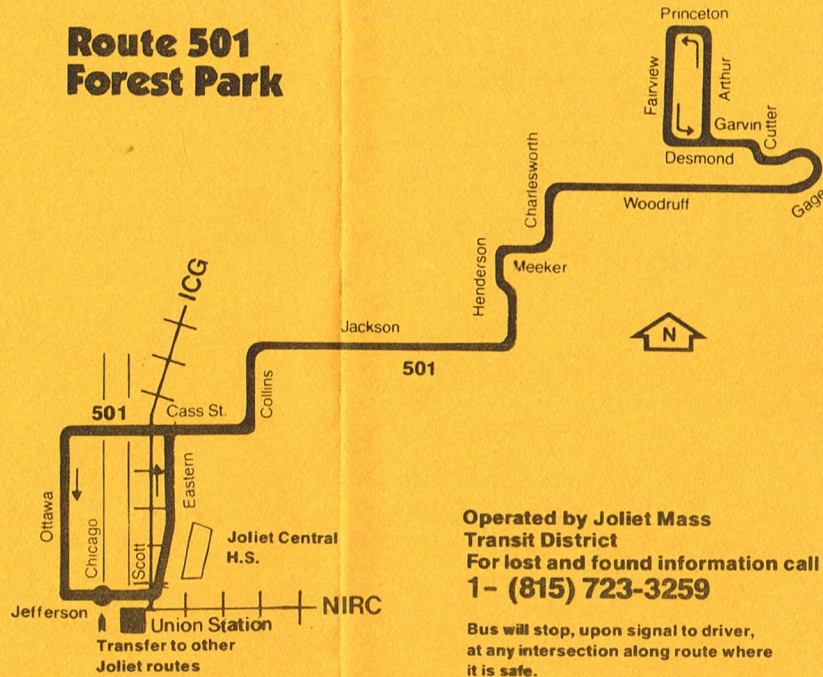

Route 501 Forest Park

Route 501 West Jefferson

RTA Travel Information is a 24 hour facility. For better service, call during the off-peak hours.

In Chicago;
836-7000
 In the suburbs
 toll-free;
1-800-972-7000

501 WEST JEFFERSON WESTBOUND			
WEEKDAY			
Chicago Jefferson	Reed Jefferson	Jefferson Mall	Oakwood Essington
6:20am	6:30am	6:36am	6:40am
7:20	7:30	7:36	7:40
7:50	8:00	8:06	8:10
8:20	8:30	8:36	8:40
8:50	9:00	9:06	9:10
9:20	9:30	9:36	9:40
10:20	10:30	10:36	10:40
11:20	11:30	11:36	11:40
12:20pm	12:30pm	12:36pm	12:40pm
1:20	1:30	1:36	1:40
2:20	2:30	2:36	2:40
2:50	3:00	3:06	3:10
3:20	3:30	3:36	3:40
3:50	4:00	4:06	4:10
4:20	4:30	4:36	4:40
4:50	5:00	5:06	5:10
5:20	5:30	5:36	5:40

501 WEST JEFFERSON EASTBOUND			
SATURDAY			
Oakwood Essington	Jefferson Mall	Reed Jefferson	Chicago Jefferson
9:55am	10:00am	10:09am	10:15am
10:55	11:00	11:09	11:15
11:55	12:00pm	12:09pm	12:15pm
12:55pm	1:00	1:09	1:15
1:55	2:00	2:09	2:15
2:55	3:00	3:09	3:15
3:55	4:00	4:09	4:15
4:55	5:00	5:09	5:15

501 WEST JEFFERSON WESTBOUND			
SATURDAY			
Chicago Jefferson	Reed Jefferson	Jefferson Mall	Oakwood Essington
10:20am	10:30am	10:36am	10:40am
11:20	11:30	11:36	11:40
12:20pm	12:30pm	12:36pm	12:40pm
1:20	1:30	1:36	1:40
2:20	2:30	2:36	2:40
3:20	3:30	3:36	3:40
4:20	4:30	4:36	4:40
5:20	5:30	5:36	5:40