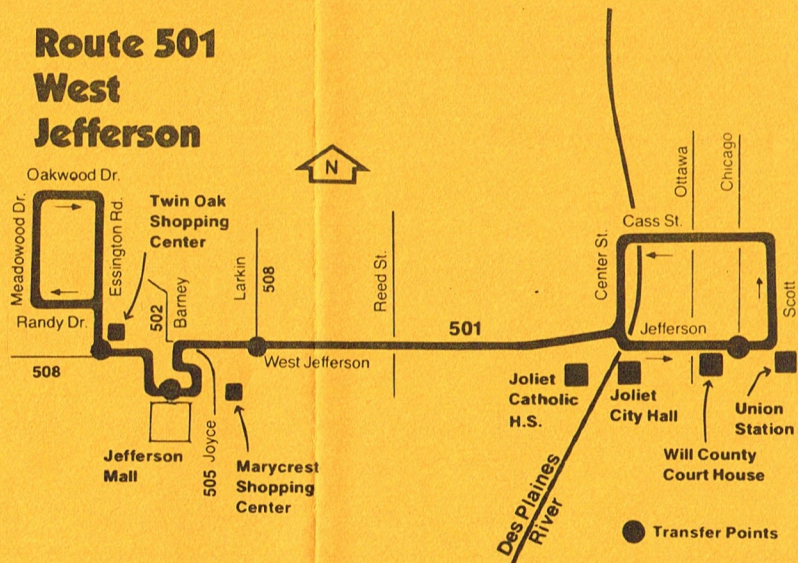

Route 501 Forest Park

Route 501 West Jefferson

RTA Travel Information is a 24 hour facility. For better service, call during the off-peak hours.

In Chicago;
836-7000
 In the suburbs
 toll-free;
1-800-972-7000

501 FOREST PARK SOUTHWEST BOUND		
SATURDAY		
Fairview Princeton	Jackson Henderson	Chicago Jefferson
10:00am	10:07am	10:15am
11:00	11:07	11:15
12:00pm	12:07pm	12:15pm
1:00	1:07	1:15
2:00	2:07	2:15
3:00	3:07	3:15
4:00	4:07	4:15
5:00	5:07	5:15

501 WEST JEFFERSON EASTBOUND			
SATURDAY			
Oakwood Essington	Jefferson Mall	Reed Jefferson	Chicago Jefferson
9:55am	10:00am	10:09am	10:15am
10:55	11:00	11:09	11:15
11:55	12:00pm	12:09pm	12:15pm
12:55pm	1:00	1:09	1:15
1:55	2:00	2:09	2:15
2:55	3:00	3:09	3:15
3:55	4:00	4:09	4:15
4:55	5:00	5:09	5:15

501 WEST JEFFERSON WESTBOUND			
SATURDAY			
Chicago Jefferson	Reed Jefferson	Jefferson Mall	Oakwood Essington
10:20am	10:30am	10:36am	10:40am
11:20	11:30	11:36	11:40
12:20pm	12:30pm	12:36pm	12:40pm
1:20	1:30	1:36	1:40
2:20	2:30	2:36	2:40
3:20	3:30	3:36	3:40
4:20	4:30	4:36	4:40
5:20	5:30	5:36	5:40