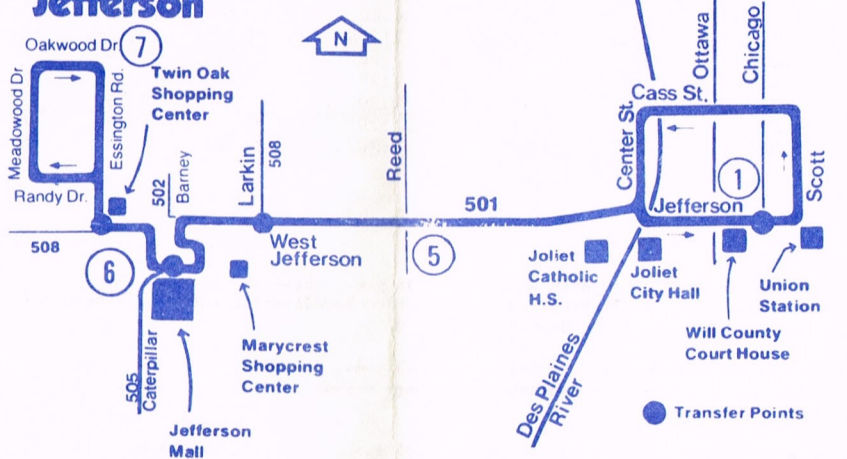

## Route 501 Forest Park

## Route 501 West Jefferson

Bus will stop upon signal to driver at any intersection along the route where it is safe to do so.

Pace is the Suburban Bus Division of the RTA

Need . . .

- transit information
- bus and rail timetables
- fare, monthly ticket or ticket-by-mail information?

The RTA Travel Information Center is ready to help.

Within Chicago call **836-7000**

From the suburbs call toll-free **1-800-972-7000**

The Center is open daily from 5:00am to 1:00 am, and also on major holidays.

ROUTE 501 WEST JEFFERSON

WEEKDAY

EASTBOUND

7	6	5	1
OAKWOOD ESSINGTON	JEFFERSON MALL	REED JEFFERSON	CHICAGO JEFFERSON
5:55am	6:00am	6:10am	6:15am
6:50	7:00	7:10	7:15
7:20	7:30	7:40	7:45
7:50	8:00	8:10	8:15
8:20	8:30	8:40	8:45
8:50	9:00	9:10	9:15
9:20	9:30	9:40	9:45
9:50	10:00	10:10	10:15
10:50	11:00	11:10	11:15
11:50	12:00pm	12:10pm	12:15pm
12:50pm	1:00	1:10	1:15
1:50	2:00	2:10	2:15
2:50	3:00	3:10	3:15
3:20	3:30	3:40	3:45
3:50	4:00	4:10	4:15
4:20	4:30	4:40	4:45
4:50	5:00	5:10	5:15