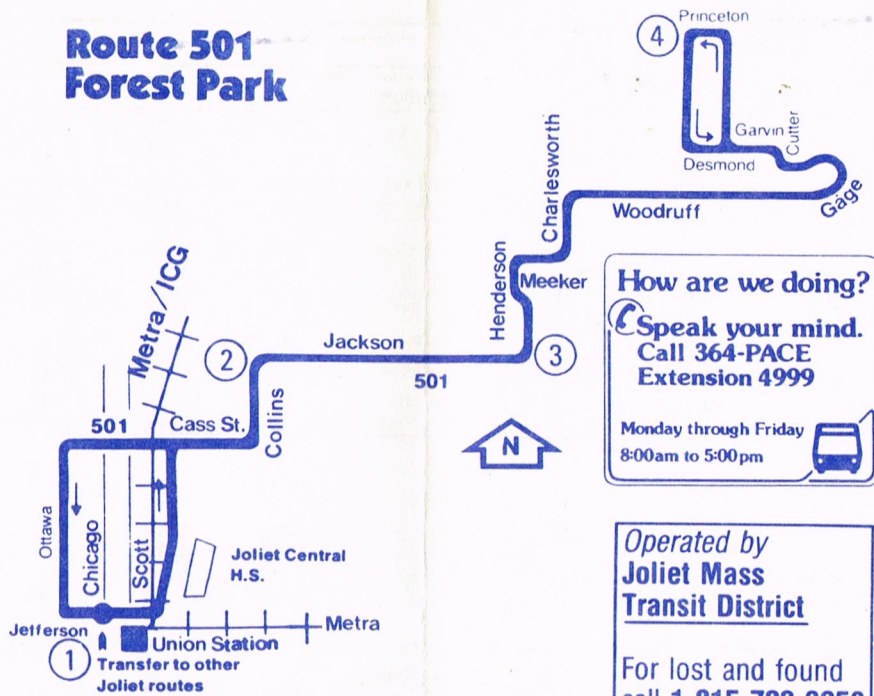

## Route 501 Forest Park

## Route 501 West Jefferson

Bus will stop upon signal to driver at any intersection along the route where it is safe to do so.

Pace is the Suburban Bus Division of the RTA

Need . . .

- transit information
- bus and rail timetables
- fare, monthly ticket or ticket-by-mail information?

SATURDAY

SOUTHBOUND

4	3	1
FAIRVIEW PRINCETON	JACKSON HENDERSON	CHICAGO JEFFERSON
10:00am	10:07am	10:15am
10:55	11:07	11:15
11:55	12:07pm	12:15pm
12:55pm	1:07	1:15
1:55	2:07	2:15
2:55	3:07	3:15
3:55	4:07	4:15
4:55	5:07	5:15

ROUTE 501 WEST JEFFERSON

WEEKDAY

EASTBOUND

7	6	5	1
OAKWOOD ESSINGTON	JEFFERSON MALL	REED JEFFERSON	CHICAGO JEFFERSON
5:55am	6:00am	6:10am	6:15am
6:50	7:00	7:10	7:15
7:20	7:30	7:40	7:45
7:50	8:00	8:10	8:15
8:20	8:30	8:40	8:45
8:50	9:00	9:10	9:15
9:20	9:30	9:40	9:45
9:50	10:00	10:10	10:15
10:50	11:00	11:10	11:15
11:50	12:00pm	12:10pm	12:15pm
12:50pm	1:00	1:10	1:15
1:50	2:00	2:10	2:15
2:50	3:00	3:10	3:15
3:20	3:30	3:40	3:45
3:50	4:00	4:10	4:15
4:20	4:30	4:40	4:45
4:50	5:00	5:10	5:15