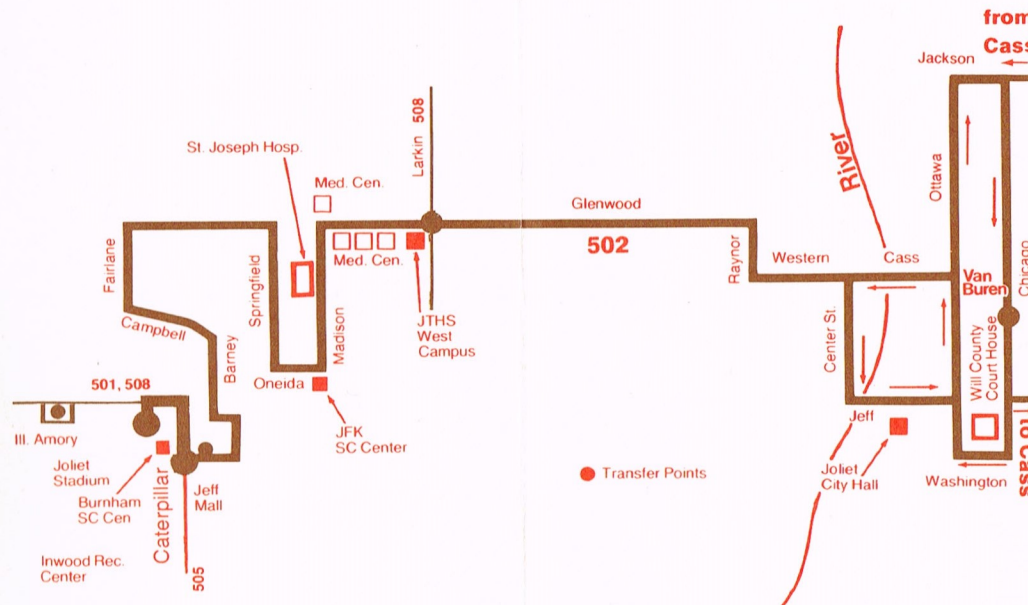

## Eastbound

Joliet Stadium	St. Joseph Hospital	Western & Raynor	Chicago & Van Buren
M5:50am	5:58am	6:10am	6:20am
M6:20	6:28	6:40	6:50
6:50	6:58	7:10	7:20
7:20	7:28	7:40	7:50
7:50	7:58	8:10	8:20
8:20	8:28	8:40	8:50
8:50	8:58	9:10	9:20
9:20	9:28	9:40	9:50
9:50	9:58	10:10	10:20
10:20	10:28	10:40	10:50
10:50	10:58	11:10	11:20
11:20	11:28	11:40	11:50
11:50	11:58	<b>12:10pm</b>	<b>12:20pm</b>
<b>12:20pm</b>	<b>12:28pm</b>	<b>12:40pm</b>	<b>12:50pm</b>
12:50	12:58	1:10	1:20
1:20	1:28	1:40	1:50
2:20	2:28	2:40	2:50
3:20	3:28	3:40	3:50
4:12	4:22	4:32	4:40
5:07M	5:14	5:20	5:30

**No Service Sundays & Holidays**

**Operated by Joliet Mass Transit District**

**For lost and found information call**

**(815) 723-3259**

**Route 502  
Marquette  
Gardens**

RTA Travel Information is a 24 hour facility. For better service, call during the off-peak hours.