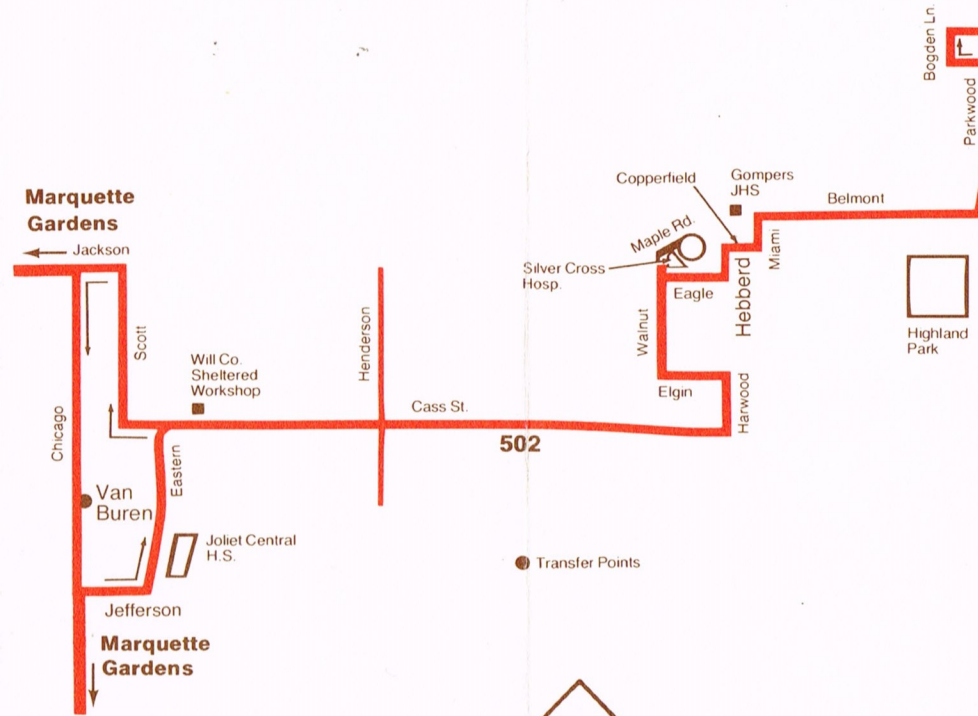

502 Cass Street Saturdays—Eastbound

Chicago & Van Buren	Cass & Henderson	Silver Cross Hospital	Parkwood & Bogdan
6:20am	6:30am	6:40am	6:50
6:50	7:00	7:10	7:20
7:20	7:30	7:40	7:50
7:50	8:00	8:10	8:20
8:20	8:30	8:40	8:50
8:50	9:00	9:10	9:20
9:20	9:30	9:40	9:50
9:50	10:00	10:10	10:20
10:20	10:30	10:40	10:50
10:50	11:00	11:10	11:20
11:20	11:30	11:40	11:50
11:50	12:00pm	12:10pm	12:20pm
12:20pm	12:30	12:40	12:50
12:50	1:00	1:10	1:20
1:50	2:00	2:10	2:20
2:50	3:00	3:10	3:20
3:50	3:58	4:05	4:15
4:40	4:47	4:53	5:00
5:30	5:40	5:50	6:00

Westbound

Parkwood & Bogdan	Silver Cross Hospital	Cass & Henderson	Chicago & Van Buren
5:50am	6:00am	6:10am	6:20am
6:20	6:30	6:40	6:50
6:50	7:00	7:10	7:20
7:20	7:30	7:40	7:50
7:50	8:00	8:10	8:20
8:20	8:30	8:40	8:50
8:50	9:00	9:10	9:20
9:20	9:30	9:40	9:50
9:50	10:00	10:10	10:20
10:20	10:30	10:40	10:50
10:50	11:00	11:10	11:20
11:20	11:30	11:40	11:50
11:50	12:00pm	12:10pm	12:20pm
12:20pm	12:30	12:40	12:50
12:50	1:00	1:10	1:20
1:20	1:30	1:40	1:50
2:20	2:30	2:40	2:50
3:20	3:30	3:40	3:50
4:15	4:22	4:32	4:40
5:00	5:10	5:20	5:30

**Route 502
Cass
Street**