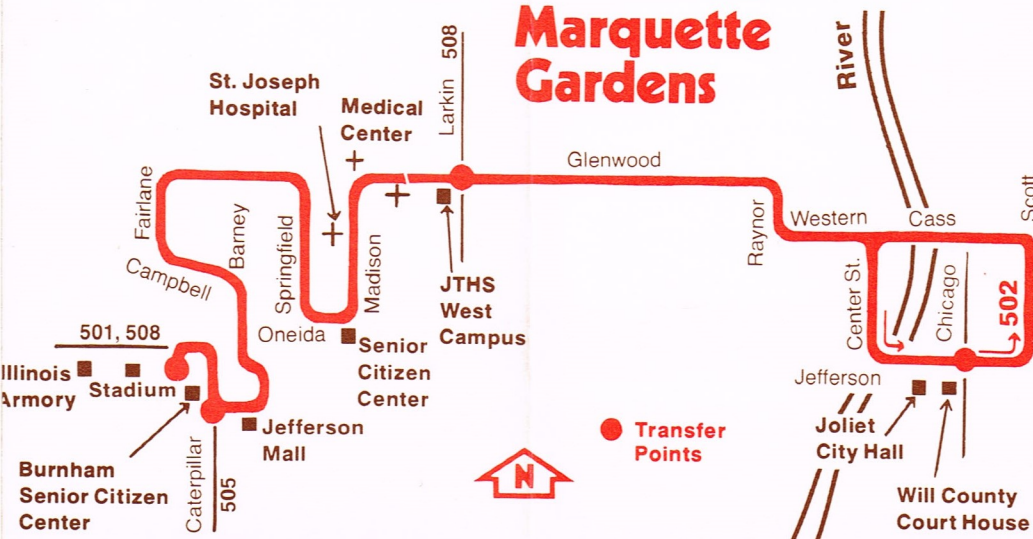

Faster Connection Now Available In Downtown Joliet

Beginning April 2, 1979, most Joliet bus routes will leave the Chicago/ Jefferson Terminal at 20 minutes and 50 minutes past the hour.

This will allow quick, easy transfers between lines for trips across town.

502 Saturdays—Westbound

Chicago & Jefferson	Western & Raynor	St. Joseph Hospital	Joliet Stadium
6:20am	6:28am	6:38am	6:47am
6:50	6:58	7:08	7:17
7:20	7:28	7:38	7:47
7:50	7:58	8:08	8:17
8:20	8:28	8:38	8:47
8:50	8:58	9:08	9:17
9:20	9:28	9:38	9:47
9:50	9:58	10:08	10:17
10:20	10:28	10:38	10:47
10:50	10:58	11:08	11:17
11:20	11:28	11:38	11:47
11:50	11:58	12:08pm	12:17pm
12:20pm	12:28pm	12:38	12:47
12:50	12:58	1:08	1:17
1:50	1:58	2:08	2:17
2:50	2:58	3:08	3:17
3:50	3:58	4:08	4:17
4:50	4:58	5:08	5:17

502 Saturdays—Eastbound

Joliet Stadium	Jefferson Mall	St. Joseph Hospital	Western & Raynor	Chicago & Jefferson
—	5:50am	5:55am	6:05am	6:15am
—	6:20	6:25	6:35	6:45
6:47am	6:50	6:55	7:05	7:15
7:17	7:20	7:25	7:35	7:45
7:47	7:50	7:55	8:05	8:15
8:17	8:20	8:25	8:35	8:45
8:47	8:50	8:55	9:05	9:15
9:17	9:20	9:25	9:35	9:45
9:47	9:50	9:55	10:05	10:15
10:17	10:20	10:25	10:35	10:45
10:47	10:50	10:55	11:05	11:15
11:17	11:20	11:25	11:35	11:45
11:47	11:50	11:55	12:05pm	12:15pm
12:17pm	12:20pm	12:25pm	12:35	12:45
12:47	12:50	12:55	1:05	1:15
1:17	1:20	1:25	1:35	1:45
2:17	2:20	2:25	2:35	2:45
3:17	3:20	3:25	3:35	3:45
4:17	4:20	4:25	4:35	4:45

Route 502 Marquette Gardens

Bus will stop, upon signal to driver, at any intersection along route where it is safe.

No Service Sundays & Holidays

Operated by Joliet Mass Transit District

For lost and found information call
(815) 723-3259