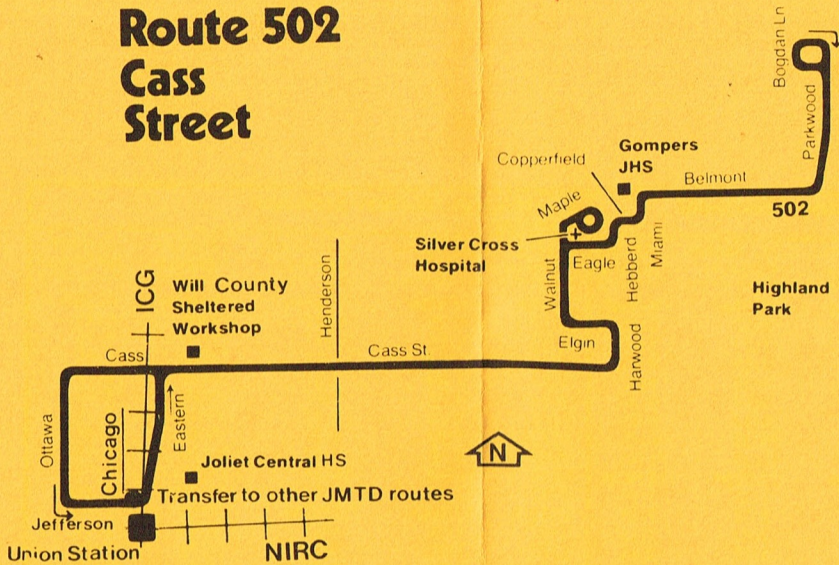

Route 502 Cass Street

Route 502 Marquette Gardens

Bus will stop upon signal to driver at any intersection along the route where it is safe to do so.

RTA Travel Information is a 24 hour facility. For better service, call during the off-peak hours.

In Chicago; 836-7000
In the suburbs toll-free; 800-972-7000

RTA Travel Information Center is closed on major holidays. Please call a day or two ahead for holiday travel information.

502

Revised Service
November 23, 1981

502 Cass Weekday Westbound				502 Cass Weekday Eastbound			
Parkwood Bogdan	Silver Cross Hospital	Cass Henderson	Chicago Jefferson	Chicago Jefferson	Cass Henderson	Silver Cross Hospital	Parkwood Bogdan
5:55am	6:00am	6:08am	6:15am	6:20am	6:28am	6:37am	6:45am
6:25	6:30	6:38	6:45	6:50	6:58	7:07	7:15
6:55	7:00	7:08	7:15	7:20	7:28	7:37	7:45
7:25	7:30	7:38	7:45	7:50	7:58	8:07	8:15
7:55	8:00	8:08	8:15	8:20	8:28	8:37	8:45
8:25	8:30	8:38	8:45	8:50	8:58	9:07	9:15
8:55	9:00	9:08	9:15	9:20	9:28	9:37	9:45
9:25	9:30	9:38	9:45	10:20	10:28	10:37	10:45
9:55	10:00	10:08	10:15	11:20	11:28	11:37	11:45
10:55	11:00	11:08	11:15	12:20pm	12:28pm	12:37pm	12:45pm
11:55	12:00pm	12:08pm	12:15pm	1:20	1:28	1:37	1:45
12:55pm	1:00	1:08	1:15	2:20	2:28	2:37	2:45
1:55	2:00	2:08	2:15	2:50	2:58	3:07	3:15
2:55	3:00	3:08	3:15	3:20	3:28	3:37	3:45
3:25	3:30	3:38	3:45	3:50	3:58	4:07	4:15
3:55	4:00	4:08	4:15	4:20	4:28	4:37	4:45
4:25	4:30	4:38	4:45	4:50	4:58	5:07	5:15
4:55	5:00	5:08	5:15	5:20	5:28	5:37	5:45

No Sunday or Holiday Service

Operated by Joliet Mass Transit District
 For lost and found information call
(815) 723-3259