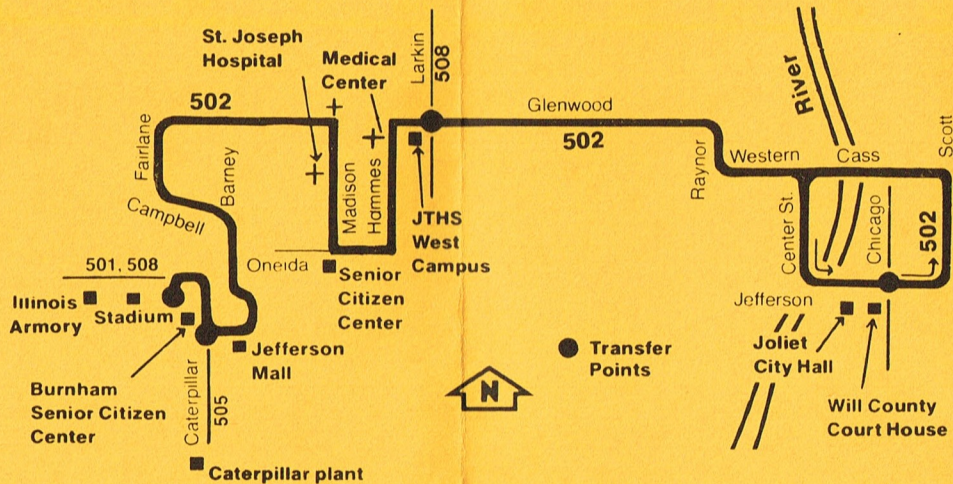

Route 502 Cass Street

Route 502 Marquette Gardens

Bus will stop upon signal to driver at any intersection along the route where it is safe to do so.

RTA Travel Information is a 24 hour facility. For better service, call during the off-peak hours.

In Chicago; 836-7000
In the suburbs toll-free; 800-972-7000

RTA Travel Information Center is closed on major holidays. Please call a day or two ahead for holiday travel information.

502

Revised Service
November 23, 1981

502

Cass Street Marquette Gardens

Edition III

The schedules, fares and other arrangements shown in this timetable are subject to change. The Regional Transportation Authority does not assume responsibility for errors in timetables, nor for inconvenience or damage resulting from delayed trains or buses or failure to make connections.

502 Cass Saturday Westbound				502 Cass Saturday Eastbound			
9:55am	10:00am	10:07am	10:15am	10:20am	10:28am	10:37am	10:45am
10:55	11:00	11:07	11:15	11:20	11:28	11:37	11:45
11:55	12:00pm	12:07pm	12:15pm	12:20pm	12:28pm	12:37pm	12:45pm
12:55pm	1:00	1:07	1:15	1:20	1:28	1:37	1:45
1:55	2:00	2:07	2:15	2:20	2:28	2:37	2:45
2:55	3:00	3:07	3:15	3:20	3:28	3:37	3:45
3:55	4:00	4:07	4:15	4:20	4:28	4:37	4:45
4:55	5:00	5:07	5:15	5:20	5:28	5:37	5:45