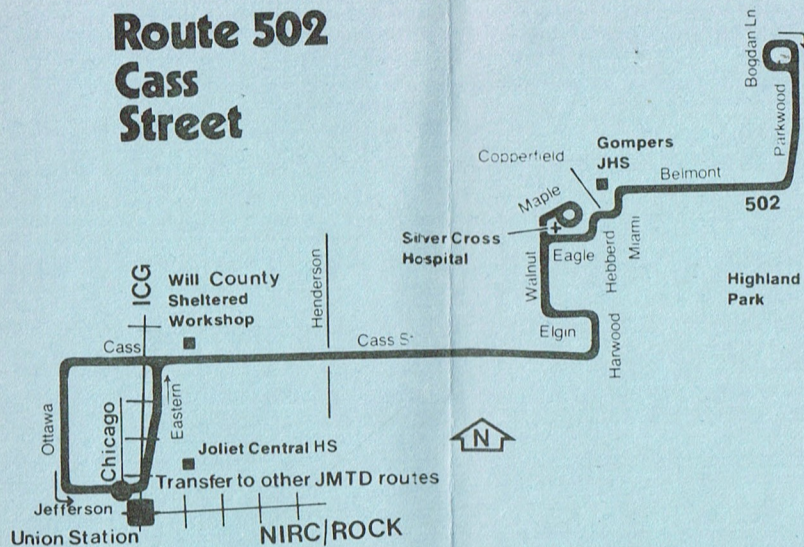

## Route 502 Cass Street

## Route 502 Marquette Gardens

Bus will stop upon signal to driver at any intersection along the route where it is safe to do so.

Operated by Joliet Mass  
Transit District

For lost and found  
information call  
1- (815) 723-3259

RTA Travel Information is  
a 24 hour facility.  
For better service, call during  
the off-peak hours.

In Chicago:  
**836-7000**  
In the suburbs  
toll-free:  
**1-800-972-7000**

RTA Travel Information Center  
is closed on major holidays.  
Please call a day or two ahead  
for holiday travel information.

502 Cass Saturday Westbound				502 Cass Saturday Eastbound			
9:55am	10:00am	10:07am	10:15am	10:20am	10:28am	10:37am	10:45am
10:55	11:00	11:07	11:15	11:20	11:28	11:37	11:45
11:55	12:00pm	12:07pm	12:15pm	12:20pm	12:28pm	12:37pm	12:45pm
12:55pm	1:00	1:07	1:15	1:20	1:28	1:37	1:45
1:55	2:00	2:07	2:15	2:20	2:28	2:37	2:45
2:55	3:00	3:07	3:15	3:20	3:28	3:37	3:45
3:55	4:00	4:07	4:15	4:20	4:28	4:37	4:45
4:55	5:00	5:07	5:15	5:20	5:28	5:37	5:45