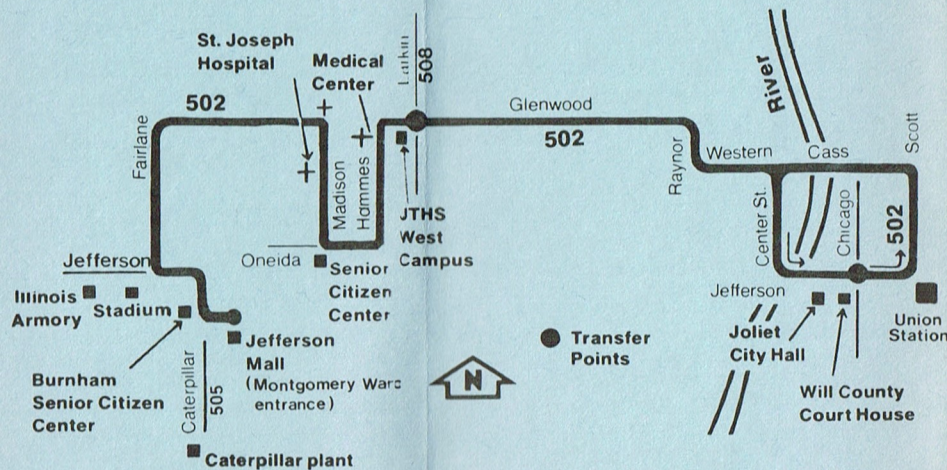

## Route 502 Cass Street

## Route 502 Marquette Gardens

Bus will stop upon signal to driver at any intersection along the route where it is safe to do so.

Operated by Joliet Mass  
Transit District

For lost and found  
information call  
1- (815) 723-3259

RTA Travel Information is  
a 24 hour facility.  
For better service, call during  
the off-peak hours.

In Chicago:  
**836-7000**  
In the suburbs  
toll-free:  
**1-800-972-7000**

RTA Travel Information Center  
is closed on major holidays.  
Please call a day or two ahead  
for holiday travel information.