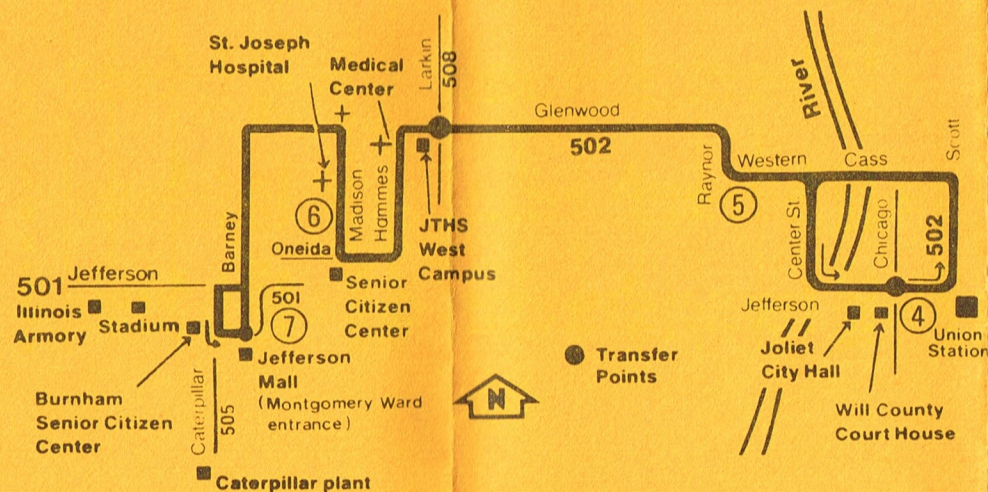

Route 502 Cass Street

Route 502 Marquette Gardens

Operated by Joliet Mass
Transit District

For lost and found
information call
1- (815) 723-3259

Bus will stop upon signal to driver at any intersection along the route where it is safe to do so.

502

Cass/ Marquette Gardens

Serving

- Jefferson Mall
- St. Joseph Hospital
- Joliet West H.S.
- Silver Cross Hospital
- Gompers Jr. H.S.

RTA travel and ticket information is available 24 hours a day. For better service call between 6 pm and 6 am. The Information Center is closed on major holidays. Please call a few days ahead for holiday travel information.

SATURDAY

WESTBOUND

④	⑤	⑥	⑦
CHICAGO JEFFERSON	WESTERN RAYNOR	ST. JOSEPH HOSPITAL	JEFFERSON MALL
10:20am	10:27am	10:37am	10:45am
11:20	11:27	11:37	11:45
12:20pm	12:27pm	12:37pm	12:45pm
1:20	1:27	1:37	1:45
2:20	2:27	2:37	2:45
3:20	3:27	3:37	3:45
4:20	4:27	4:37	4:45
5:20	5:27	5:37	5:45

EASTBOUND

⑦	⑥	⑤	④
JEFFERSON MALL	ST. JOSEPH HOSPITAL	WESTERN RAYNOR	CHICAGO JEFFERSON
9:50am	9:57am	10:10am	10:15am
10:50	10:57	11:10	11:15
11:50	11:57	12:10pm	12:15pm
12:50pm	12:57pm	1:10	1:15
1:50	1:57	2:10	2:15
2:50	2:57	3:10	3:15
3:50	3:57	4:10	4:15
4:50	4:57	5:10	5:15