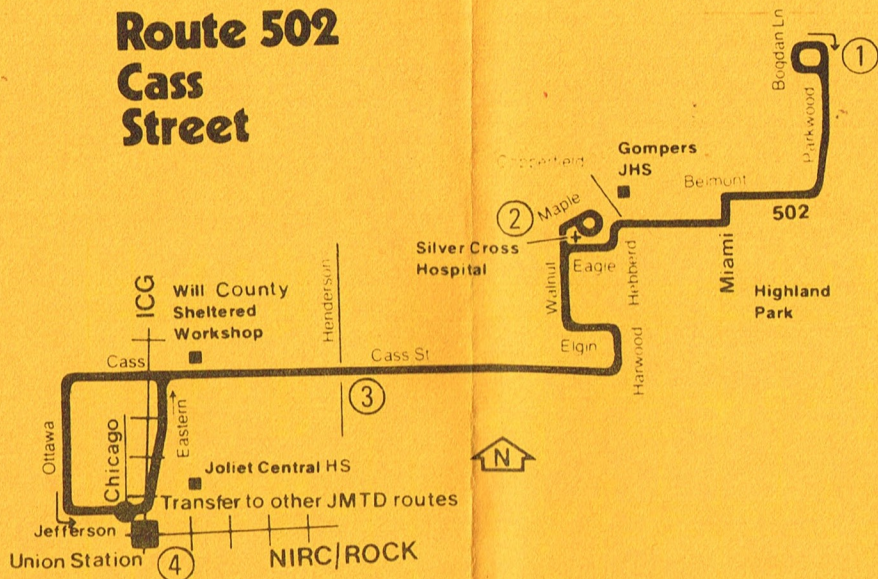

Route 502 Cass Street

Route 502 Marquette Gardens

Operated by Joliet Mass
Transit District

For lost and found
information call
1- (815) 723-3259

Bus will stop upon signal to driver at any intersection along the route where it is safe to do so.

EASTBOUND

⑦	⑥	⑤	④
JEFFERSON MALL	ST. JOSEPH HOSPITAL	WESTERN RAYNOR	CHICAGO JEFFERSON
5:53am	5:57am	6:10am	6:15am
6:20a	6:27	6:40	6:45
6:50	6:57	7:10	7:15
7:20	7:27	7:40	7:45
7:50	7:57	8:10	8:15
8:20	8:27	8:40	8:45
8:50	8:57	9:10	9:15
9:20	9:27	9:40	9:45
9:50	9:57	10:10	10:15
10:50	10:57	11:10	11:15
11:50	11:57	12:10pm	12:15pm
12:50pm	12:57pm	1:10	1:15
1:50	1:57	2:10	2:15
2:50	2:57	3:10	3:15
3:20	3:27	3:40	3:45
3:50	3:57	4:10	4:15
4:20	4:27	4:40	4:45
4:50	4:57	5:10	5:15

SATURDAY

WESTBOUND

④	⑤	⑥	⑦
CHICAGO JEFFERSON	WESTERN RAYNOR	ST. JOSEPH HOSPITAL	JEFFERSON MALL
10:20am	10:27am	10:37am	10:45am
11:20	11:27	11:37	11:45
12:20pm	12:27pm	12:37pm	12:45pm
1:20	1:27	1:37	1:45
2:20	2:27	2:37	2:45
3:20	3:27	3:37	3:45
4:20	4:27	4:37	4:45
5:20	5:27	5:37	5:45

EASTBOUND

⑦	⑥	⑤	④
JEFFERSON MALL	ST. JOSEPH HOSPITAL	WESTERN RAYNOR	CHICAGO JEFFERSON
9:50am	9:57am	10:10am	10:15am
10:50	10:57	11:10	11:15
11:50	11:57	12:10pm	12:15pm
12:50pm	12:57pm	1:10	1:15
1:50	1:57	2:10	2:15
2:50	2:57	3:10	3:15
3:50	3:57	4:10	4:15
4:50	4:57	5:10	5:15