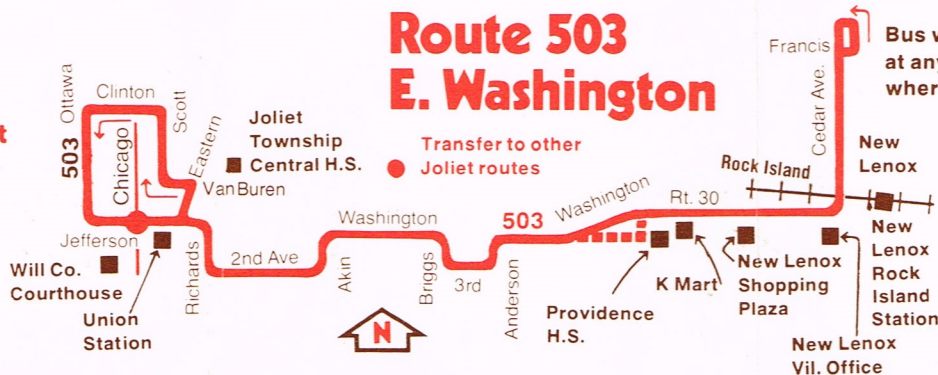

## 503 Weekdays—Westbound

Francis & Cedar	Highway 30 & Washington	Akin & Washington	Chicago & Jefferson
5:50am	6:00am	6:08am	6:15am
6:50	7:00	7:08	7:15
—	7:25	7:38	7:45
7:50	7:58	8:08	8:15
—	8:23	8:38	8:45
—	8:53	9:08	9:15
—	9:23	9:38	9:45
—	9:53	10:08	10:15
—	10:23	10:38	10:45
—	11:23	11:38	11:45
—	<b>12:23pm</b>	<b>12:38pm</b>	<b>12:45pm</b>
—	<b>1:23</b>	<b>1:38</b>	<b>1:45</b>
—	<b>2:23</b>	<b>2:38</b>	<b>2:45</b>
—	<b>3:25P</b>	<b>3:38</b>	<b>3:45</b>
<b>3:50pm</b>	<b>3:53</b>	<b>4:08</b>	<b>4:15</b>
—	<b>4:23</b>	<b>4:38</b>	<b>4:45</b>
—	<b>4:55</b>	<b>5:08</b>	<b>5:15</b>
—	<b>5:23</b>	<b>5:38</b>	<b>5:45</b>
<b>5:50</b>	<b>5:58</b>	<b>6:08</b>	<b>6:15</b>
<b>6:20</b>	<b>6:27</b>	<b>6:35</b>	<b>6:40</b>
<b>6:50</b>	<b>6:57</b>	<b>7:05</b>	<b>7:10</b>

## 503 Saturdays—Eastbound

Chicago & Jefferson	Briggs & Washington	Highway 30 & Washington
6:20am	6:30am	6:40am
6:50	7:00	7:10
7:20	7:30	7:40
7:50	8:00	8:10
8:20	8:30	8:40
8:50	9:00	9:10
9:20	9:30	9:40
10:20	10:30	10:40
11:20	11:30	11:40
<b>12:20pm</b>	<b>12:30pm</b>	<b>12:40pm</b>
<b>1:20</b>	<b>1:30</b>	<b>1:40</b>
<b>2:20</b>	<b>2:30</b>	<b>2:40</b>
<b>3:20</b>	<b>3:30</b>	<b>3:40</b>
<b>4:20</b>	<b>4:30</b>	<b>4:40</b>
<b>5:20</b>	<b>5:30</b>	<b>5:40</b>

## 503 Saturdays—Westbound

Highway 30 & Washington	Briggs & Washington	Chicago & Jefferson
6:00am	6:08am	6:15am
6:55	7:05	7:15
7:25	7:35	7:45
7:55	8:05	8:15
8:25	8:35	8:45
8:55	9:05	9:15
9:25	9:35	9:45
10:55	11:05	11:15
11:55	<b>12:05pm</b>	<b>12:15pm</b>
<b>12:55pm</b>	<b>1:05</b>	<b>1:15</b>
<b>1:55</b>	<b>2:05</b>	<b>2:15</b>
<b>2:55</b>	<b>3:05</b>	<b>3:15</b>
<b>3:55</b>	<b>4:05</b>	<b>4:15</b>
<b>4:55</b>	<b>5:05</b>	<b>5:15</b>

## Route 503 E. Washington

Bus will stop, upon signal to driver, at any intersection along route where it is safe.

Operated by Joliet Mass Transit District  
No Service Sundays & Holidays

For lost and found information call  
**(815) 723-3259**