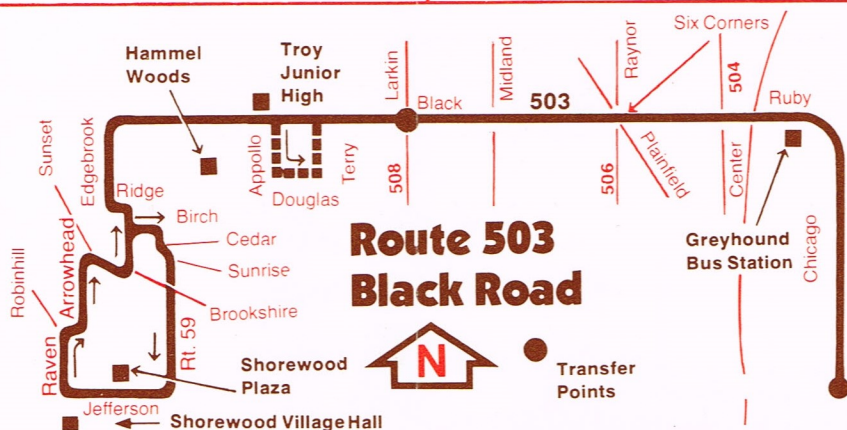

W Operates via West High School

503 Weekdays—Eastbound

Shorewood Plaza	Black & Apollo	Black & Springfield	Black & Raynor	Chicago & Jefferson
5:50am	5:55am	5:59am	6:07am	6:15am
6:50	6:55	6:59	7:07	7:15
—	7:25	7:29	7:37	7:45
7:50 W	7:55	7:59	8:07	8:15
—	8:25	8:29	8:37	8:45
—	8:55	8:59	9:07	9:15
9:20	9:25	9:29	9:37	9:45
—	9:55	9:59	10:07	10:15
10:20	10:25	10:29	10:37	10:45
—	11:25	11:29	11:37	11:45
—	12:25pm	12:29pm	12:37pm	12:45pm
—	1:25	1:29	1:37	1:45
—	2:25	2:29	2:37	2:45
—	3:25	3:29	3:37	3:45
3:50pm	3:55	3:59	4:07	4:15
—	4:25	4:29	4:37	4:45
—	4:55	4:59	5:07	5:15
—	5:25	5:29	5:37	5:45
5:50	5:55	5:59	6:07	6:15
6:15	6:25	6:28	6:33	6:40
6:45	6:50	6:53	6:58	7:05

W Operates via West High School

503 Saturdays—Westbound

503 Saturdays—Eastbound

Chicago & Jefferson	Black & Raynor	Black & Apollo	Black & Apollo	Black & Raynor	Chicago & Jefferson
6:20am	6:26am	6:35am	6:00am	6:08am	6:15am
6:50	7:00	7:10	6:55	7:05	7:15
7:20	7:30	7:40	7:25	7:35	7:45
7:50	8:00	8:10	7:55	8:05	8:15
8:20	8:30	8:40	8:25	8:35	8:45
8:50	9:00	9:10	8:55	9:05	9:15
9:20	9:30	9:40	9:25	9:35	9:45
10:20	10:30	10:40	9:55	10:05	10:15
11:20	11:30	11:40	10:55	11:05	11:15
12:20pm	12:30pm	12:40pm	11:55	12:05pm	12:15pm
1:20	1:30	1:40	12:55pm	1:05	1:15
2:20	2:30	2:40	1:55	2:05	2:15
3:20	3:30	3:40	2:55	3:05	3:15
4:20	4:30	4:40	3:55	4:05	4:15
5:20	5:30	5:40	4:55	5:05	5:15

Fares

Adult	Weekdays	30¢
Universal Transfer		30
Senior Citizens & Handicapped Persons (with RTA card), Students, Children 7-11, Weekdays	Universal Transfer	15¢
Children under 7 (when with fare-paying passenger)		free

RTA Travel Information is a 24 hour facility. For better service, call during the off-peak hours.

In Chicago: **836-7000**
In the suburbs: toll-free: **800-972-7000**

503
Black Road
East
Washington

Revised Service
April 2, 1979

503 505 503 505 503 505