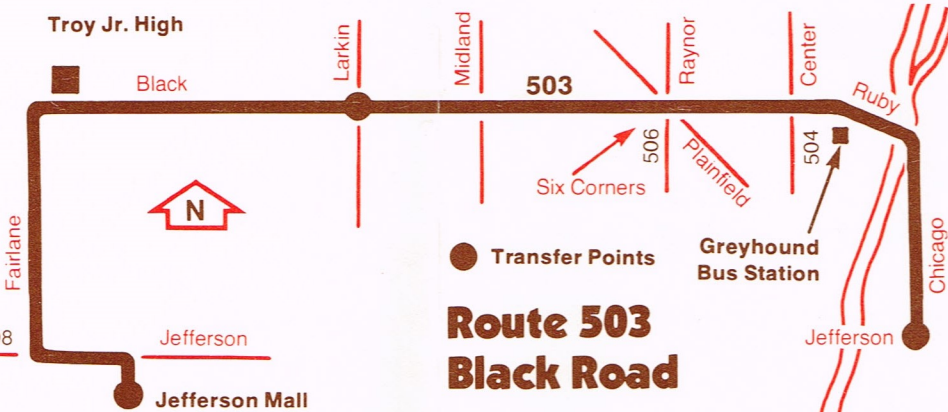

Fares

Effective Nov. 1, 1979

In Chicago; 836-7000
In the suburbs toll-free; 800-972-7000

RTA Travel Information is a 24 hour facility. For better service, call during the off-peak hours.

503

Black Road East Washington

503 503 503 503

Revised Service
December 10, 1979

Route 503 Black Road

501, 508

503 East Washington

Operated by Joliet
Mass Transit District
For lost and found
information call
(815) 723-3259

**No Service Sundays
& Holidays**

Bus will stop, upon signal to driver,
at any intersection along route
where it is safe.

503 Weekdays—Westbound

Cedar & Francis	Hwy. 30 & Washington	Briggs & Washington	Chicago & Jefferson
5:50am	6:00am	6:05am	6:15am
6:50	7:00	7:08	7:15
7:20	7:30	7:38	7:45
7:50	8:00	8:08	8:15
—	8:30	8:38	8:45
8:50	9:00	9:08	9:15
9:20	9:30	9:38	9:45
9:50	10:00	10:08	10:15
10:50	11:00	11:08	11:15
11:50	12:00pm	12:08pm	12:15pm
12:50pm	1:00	1:08	1:15
1:50	2:00	2:08	2:15
2:50	3:00	3:08	3:15
—	3:30	3:38	3:45
3:50	4:00	4:08	4:15
4:20	4:30	4:38	4:45
4:50	5:00	5:08	5:15
5:20	5:30	5:38	5:45
5:50	6:00	6:08	6:15

503 Saturdays—Westbound

Francis & Cedar	Hwy. 30 & Washington	Briggs & Washington	Chicago & Jefferson
—	6:00am	6:08am	6:15am
6:50am	7:00	7:08	7:15
7:50	8:00	8:08	8:15
8:50	9:00	9:08	9:15
9:50	10:00	10:08	10:15
10:50	11:00	11:08	11:15
11:50	12:00pm	12:08pm	12:15pm
—	1:00	1:08	1:15
—	2:00	2:08	2:15
2:50pm	3:00	3:08	3:15
3:50	4:00	4:08	4:15
4:50	5:00	5:08	5:15