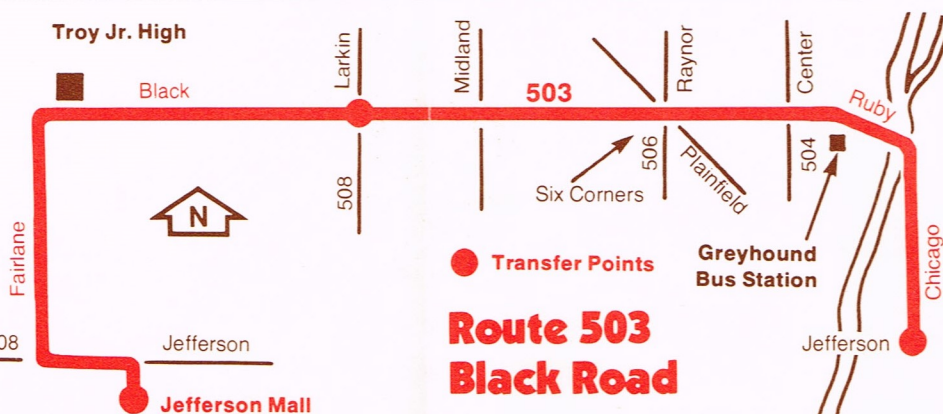

503 Saturdays—Eastbound

Jefferson Mall	Black & Fairlane	Black & Raynor	Chicago & Jefferson
5:55am	6:00am	6:08am	6:15am
6:50	6:55	7:05	7:15
7:50	7:55	8:05	8:15
8:50	8:55	9:05	9:15
9:50	9:55	10:05	10:15
10:50	10:55	11:05	11:15
11:50	11:55	12:05pm	12:15pm
12:50pm	12:55pm	1:05	1:15
1:50	1:55	2:05	2:15
2:50	2:55	3:05	3:15
3:50	3:55	4:05	4:15
4:50	4:55	5:05	5:15

503 Weekdays—Westbound

Chicago & Jefferson	Black & Raynor	Black & Fairlane	Jefferson Mall
6:20am	6:26am	6:35am	6:40am
7:20	7:26	7:35	7:40
7:50	7:56	8:05	8:10
8:20	8:26	8:35	8:40
8:50	8:56	9:05	9:10
9:20	9:26	9:35	9:40
10:20	10:26	10:35	10:40
11:20	11:26	11:35	11:40
12:20pm	12:26pm	12:35pm	12:40pm
1:20	1:26	1:35	1:40
2:20	2:26	2:35	2:40
3:20	3:26	3:35	3:40
3:50	3:56	4:05	4:10
4:20	4:26	4:35	4:40
4:50	4:56	5:05	5:10
5:20	5:26	5:35	5:40
5:50	5:56	6:05	6:10
6:20	6:26	6:35	6:40

503 Saturdays—Westbound

Chicago & Jefferson	Black & Raynor	Black & Fairlane	Jefferson Mall
6:20am	6:26am	6:35am	6:40am
7:20	7:30	7:40	7:45
8:20	8:30	8:40	8:45
9:20	9:30	9:40	9:45
10:20	10:30	10:40	10:45
11:20	11:30	11:40	11:45
12:20pm	12:30pm	12:40pm	12:45pm
1:20	1:30	1:40	1:45
2:20	2:30	2:40	2:45
3:20	3:30	3:40	3:45
4:20	4:30	4:40	4:45
5:20	5:30	5:40	5:45

**Route 503
Black Road**

June 9, 1980

503

**Black Road
East
Washington**

503 503 503 503 503 503 503 503 503 503

Senior Citizens & Handicapped Persons (with RTA card):	Students (high school age and younger with appropriate ID), during school hours; Children ages 7-11.	Adult
Children under 7 (when with fare-paying passenger).	Weekday	Weekday
RTA Universal Transfer	15¢	35¢
RTA Universal Transfer	15¢	35¢