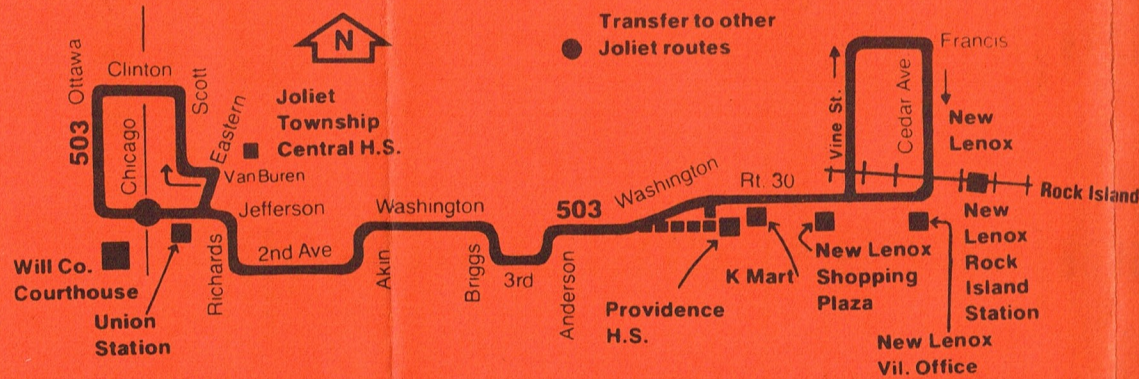

# 503 East Washington

RTA Travel Information is a 24 hour facility. For better service, call during the off-peak hours.

In Chicago; 836-7000  
In the suburbs toll-free; 800-972-7000

# 503 Black Road

**503**

**Black Road**

**East Washington**

Revised Service  
2/16/81

The schedules, fares and other arrangements shown in this timetable are subject to change. The Regional Transportation Authority does not assume responsibility for errors in timetables, nor for inconvenience or damage resulting from delayed trains or buses or failure to make connections.

# 503 East Washington

503 Weekdays—Westbound			
Cedar & Francis	Hwy. 30 & Washington	Briggs & Washington	Chicago & Jefferson
5:50am	6:00am	6:05am	6:15am
6:50	7:00	7:08	7:15
7:20	7:30	7:38	7:45
7:50	8:00	8:08	8:15
—	8:30	8:38	8:45
8:50	9:00	9:08	9:15
9:20	9:30	9:38	9:45
9:50	10:00	10:08	10:15
10:50	11:00	11:08	11:15
11:50	12:00pm	12:08pm	12:15pm
12:50pm	1:00	1:08	1:15
1:50	2:00	2:08	2:15
2:50	3:00	3:08	3:15
3:50	4:00	4:08	4:15
—	4:30	4:38	4:45
4:50	5:00	5:08	5:15
5:20	5:30	5:38	5:45
5:50	6:00	6:08	6:15

503 Saturdays—Westbound			
Chicago & Jefferson	Black & Raynor	Black & Fairlane	Jefferson Mall
6:20am	6:26am	6:35am	6:40am
7:20	7:30	7:40	7:45
8:20	8:30	8:40	8:45
9:20	9:30	9:40	9:45
10:20	10:30	10:40	10:45
11:20	11:30	11:40	11:45
12:20pm	12:30pm	12:40pm	12:45pm
1:20	1:30	1:40	1:45
2:20	2:30	2:40	2:45
3:20	3:30	3:40	3:45
4:20	4:30	4:40	4:45
5:20	5:30	5:40	5:45