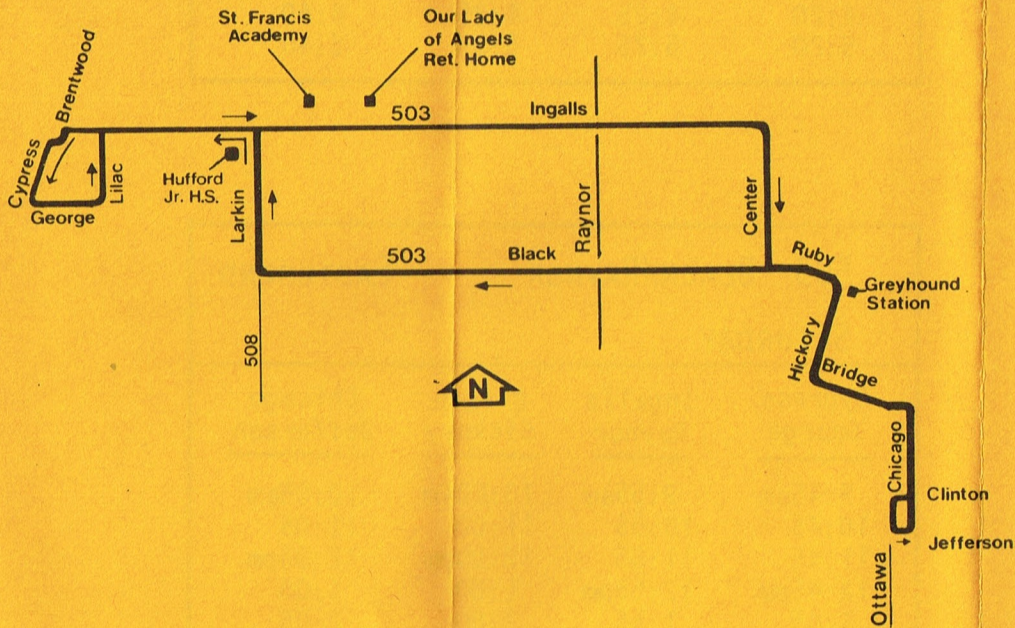

Operated by Joliet Mass Transit District
 For lost and found information call
(815) 723-3259

Bus will stop upon signal to driver at any intersection along the route where it is safe to do so.

RTA Travel Information is a 24 hour facility.
 For better service, call during the off-peak hours.

In Chicago;
836-7000
 In the suburbs
 toll-free;
800-972-7000

503

Revised Service
 11-23-81

503 Black Rd Raynor Pk

Ediiton IR

The schedules, fares and other arrangements shown in this timetable are subject to change. The Regional Transportation Authority does not assume responsibility for errors in timetables, nor for inconvenience or damage resulting from delayed trains or buses or failure to make connections.

Regional
 Transportation
 Authority

503 BLACK/RAYNOR WEEKDAYS WESTBOUND			
<u>Chicago & Jefferson</u>	<u>Ruby & Hickory</u>	<u>Black & Larkin</u>	<u>Cypress & George</u>
--	5:45am	5:50am	5:55am
6:20am	6:25	6:35	6:40
7:20	7:25	7:35	7:40
8:20	8:25	8:35	8:40
9:20	9:25	9:35	9:40
10:20	10:25	10:35	10:40
11:20	11:25	11:35	11:40
12:20pm	12:25pm	12:35pm	12:40pm
1:20	1:25	1:35	1:40
2:20	2:25	2:35	2:40
3:20	3:25	3:35	3:40
4:20	4:25	4:35	4:40
5:20	5:25	5:35	5:40

503 BLACK/RAYNOR EASTBOUND			
SATURDAY			
<u>Cypress George</u>	<u>Ingalls Raynor</u>	<u>Bridge Hickory</u>	<u>Chicago Jefferson</u>
9:45am	9:55am	10:00am	10:05am
10:45	10:55	11:00	11:05
11:45	11:55	12:00pm	12:05pm
12:45pm	12:55pm	1:00	1:05
1:45	1:55	2:00	2:05
2:45	2:55	3:00	3:05
3:45	3:55	4:00	4:05
4:45	4:55	5:00	5:05
5:40	5:47	5:52	-