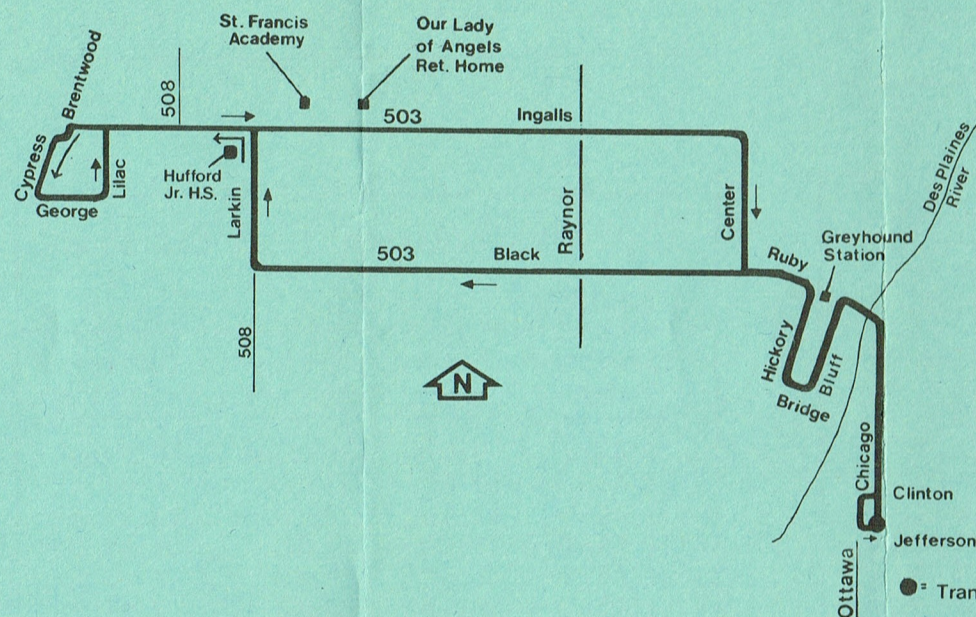

503

Revised Service

April 26, 1982

503 Black Rd Raynor Pk

RTA Travel Information is
a 24 hour facility.
For better service, call during
the off-peak hours.

In Chicago;
836-7000
In the suburbs
toll-free;
800-972-7000

Operated by Joliet Mass Transit District
For lost and found information call
(815) 723-3259

Bus will stop upon signal to
driver at any intersection along
the route where it is safe to do so.

Edition 1

The schedules, fares and other arrangements shown
in this timetable are subject to change. The Regional
Transportation Authority does not assume
responsibility for errors in timetables, nor for
inconvenience or damage resulting from delayed
trains or buses or failure to make connections.