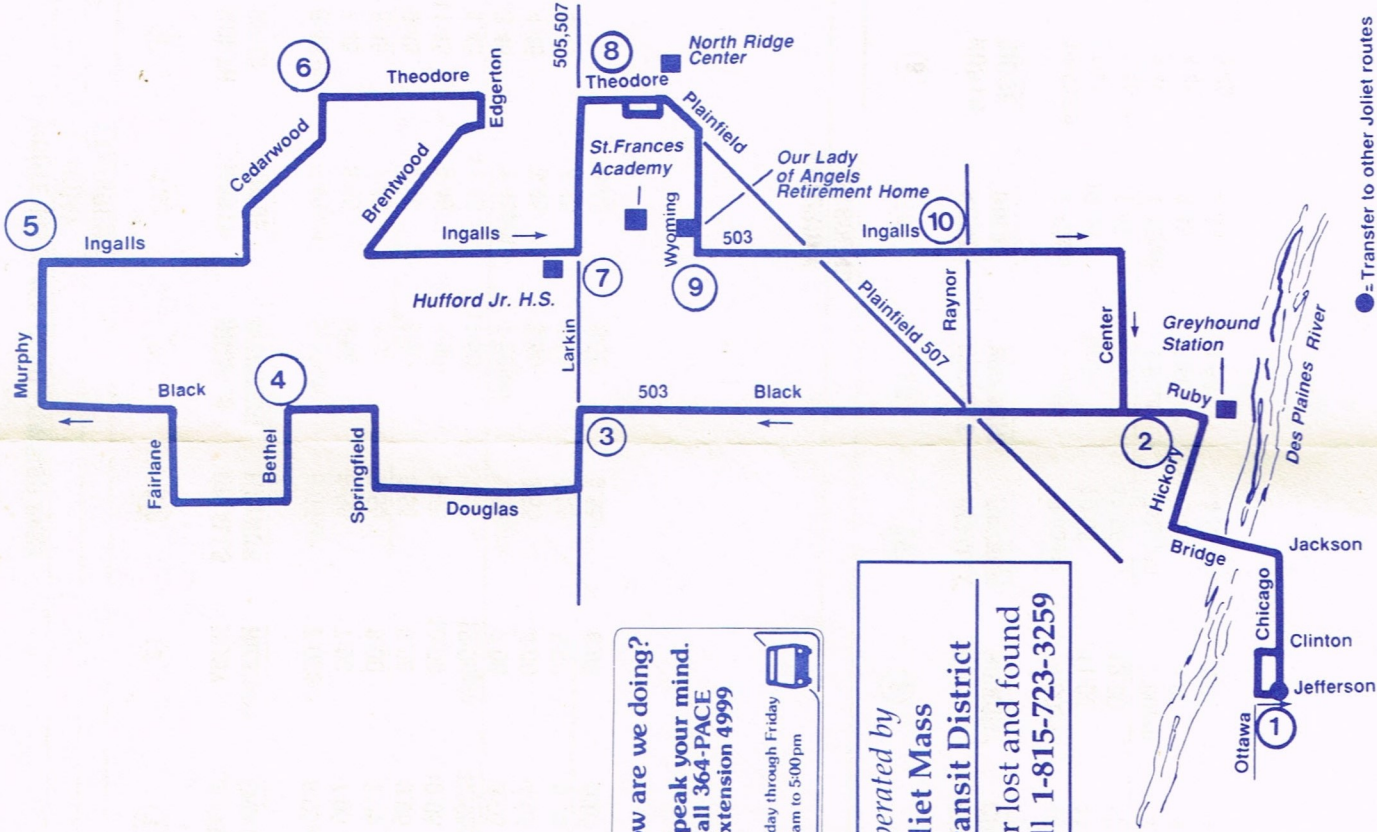

● = Transfer to other Joliet routes

How are we doing?

Speak your mind.
Call 364-PACE
Extension 4999

Monday through Friday
8:00am to 5:00pm

Operated by
**Joliet Mass
Transit District**
For lost and found
call 1-815-723-3259

Bus will stop upon signal to driver
at any intersection along the route
where it is safe to do so.

Pace is the Suburban Bus Division of the RTA