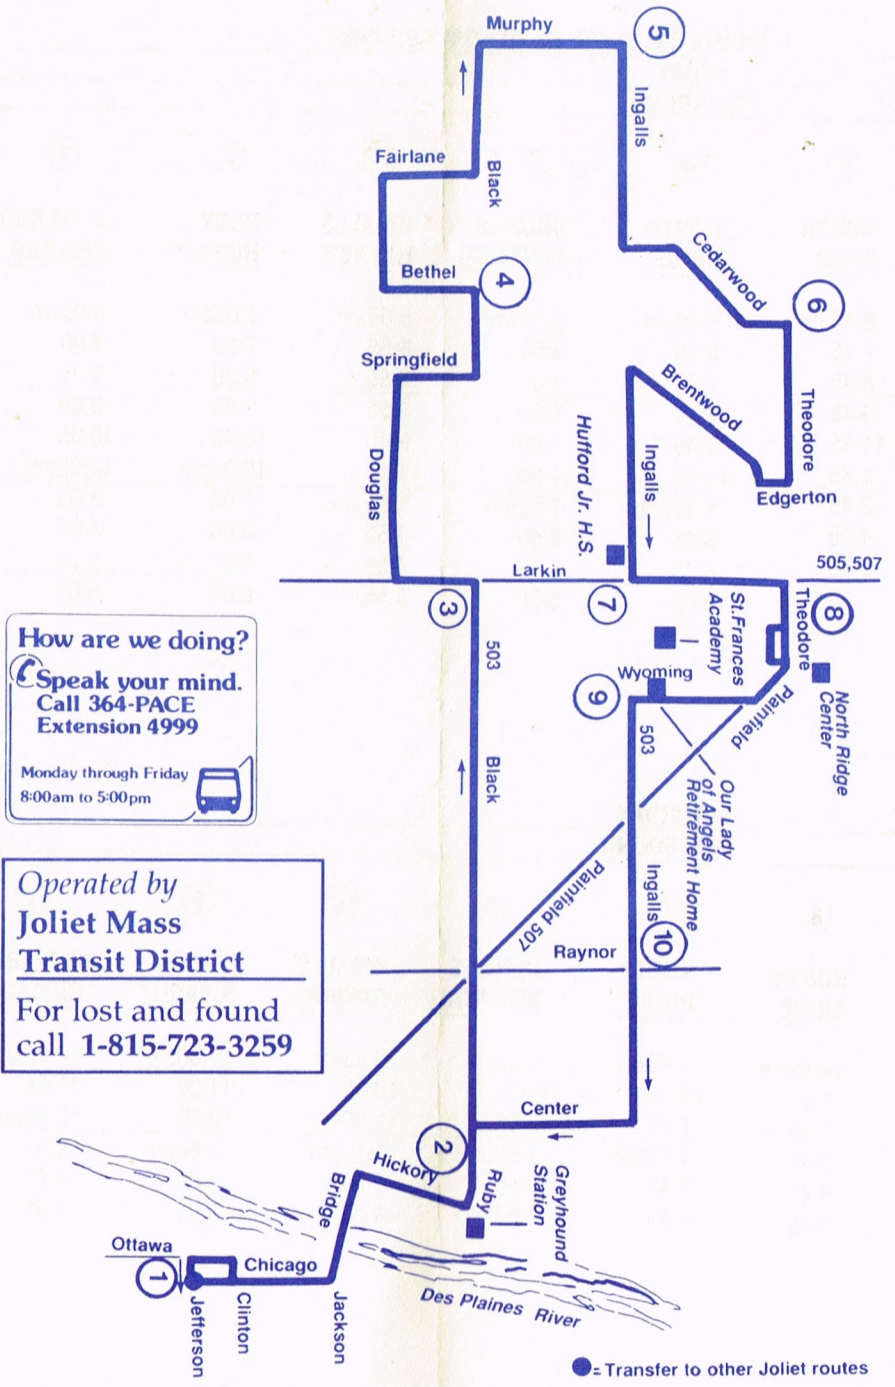

How are we doing?
Speak your mind.
Call 364-PACE
Extension 4999
Monday through Friday
8:00am to 5:00pm

Operated by
Joliet Mass
Transit District
For lost and found
call 1-815-723-3259

Bus will stop upon signal to driver at any intersection along the route where it is safe to do so.

Pace is the Suburban Bus Division of the RTA