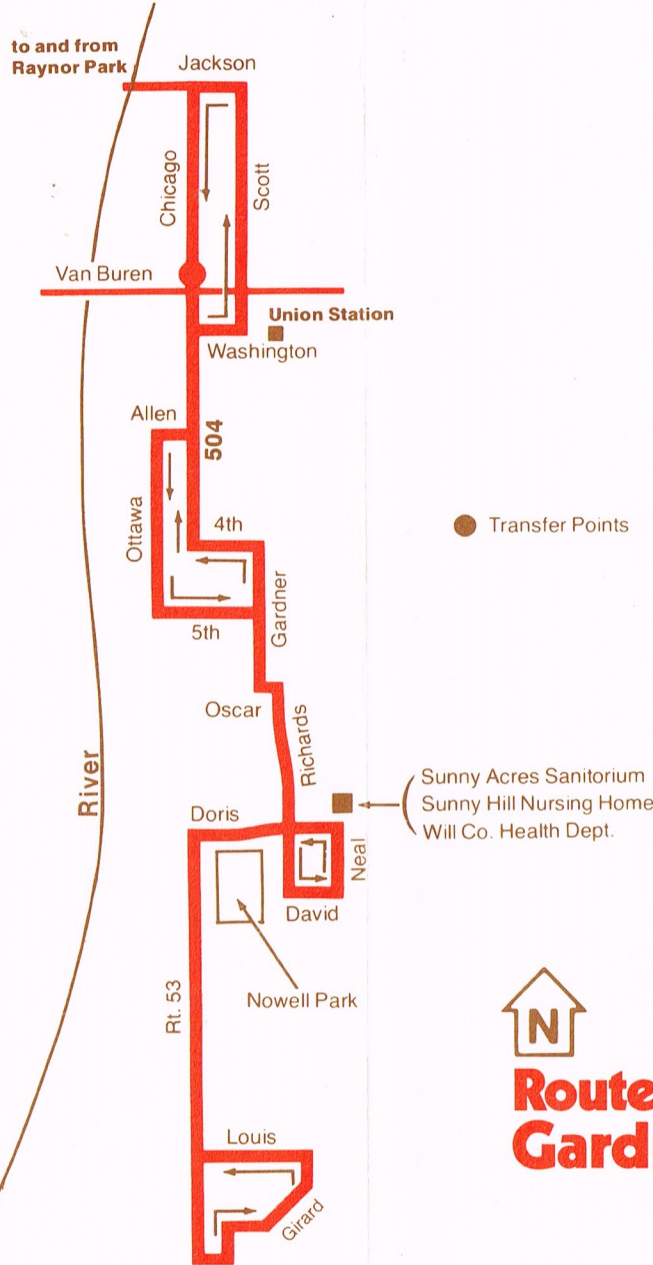

504 Gardner Weekdays—Southbound

Chicago & Van Buren	5th & Gardner	Girard & Louis	Girard & Louis	4th & Gardner	Chicago & Van Buren
6:20am	6:30am	6:40am	6:00am	6:10am	6:20am
6:50	7:00	7:10	6:55	7:10	7:20
7:20	7:30	7:40	7:25	7:40	7:50
7:45*	7:50	8:00	7:50	8:05	8:15
8:20	8:30	8:40	8:25	8:40	8:50
8:50	9:00	9:10	8:55	9:10	9:20
9:50	10:00	10:10	9:25	9:40	9:50
10:50	11:00	11:10	10:25	10:40	10:50
11:50	11:50	12:00pm	11:25	11:40	11:50
12:50pm	1:00	1:10	12:25pm	12:40pm	12:50pm
1:50	2:00	2:10	1:25	1:40	1:50
2:20	2:30	2:40	2:30	2:45	2:55
2:55	3:05	3:15	2:55*	3:10	3:20
3:35	3:45	3:55	3:25	3:40	3:50
3:55	4:05	4:15	3:55	4:10	4:20
4:20	4:30	4:40	4:25	4:40	4:50
4:50	5:00	5:10	4:45	5:00	5:10
5:10	5:20	5:30	5:10	5:20	5:30
5:30	5:40	5:50	—	—	—
6:15	6:25	6:35	5:50	6:05	6:15

*—bus goes to Joliet Central High School

504 Gardner Saturdays—Southbound

Chicago & Van Buren	5th & Gardner	Girard & Louis	Girard & Louis	4th & Gardner	Chicago & Van Buren
6:20am	6:30am	6:40am	6:00am	6:10am	6:20am
7:05	7:15	7:25	6:45	6:55	7:05
7:50	8:00	8:10	7:25	7:35	7:45
8:35	8:45	8:55	8:10	8:20	8:30
9:20	9:30	9:40	8:55	9:05	9:15
10:05	10:15	10:25	9:40	9:50	10:00
10:50	11:00	11:10	10:25	10:35	10:45
11:35	11:45	11:55	11:10	11:20	11:30
12:20pm	12:30pm	12:40pm	11:55	12:05pm	12:15pm
1:05	1:15	1:25	12:40pm	1:00	1:10
2:35	2:45	2:55	1:25	1:35	1:45
4:10	4:20	4:30	2:55	3:05	3:15
5:30*	5:40	5:50	4:30	4:40	4:50

*—designated 5:30pm Gardner bus takes 2nd Avenue passengers

Northbound

Northbound

Route 504 Gardner

RTA Travel Information is a 24 hour facility. For better service, call during the off-peak hours.

In Chicago;
836-7000
In the suburbs
toll free;
800-972-7000