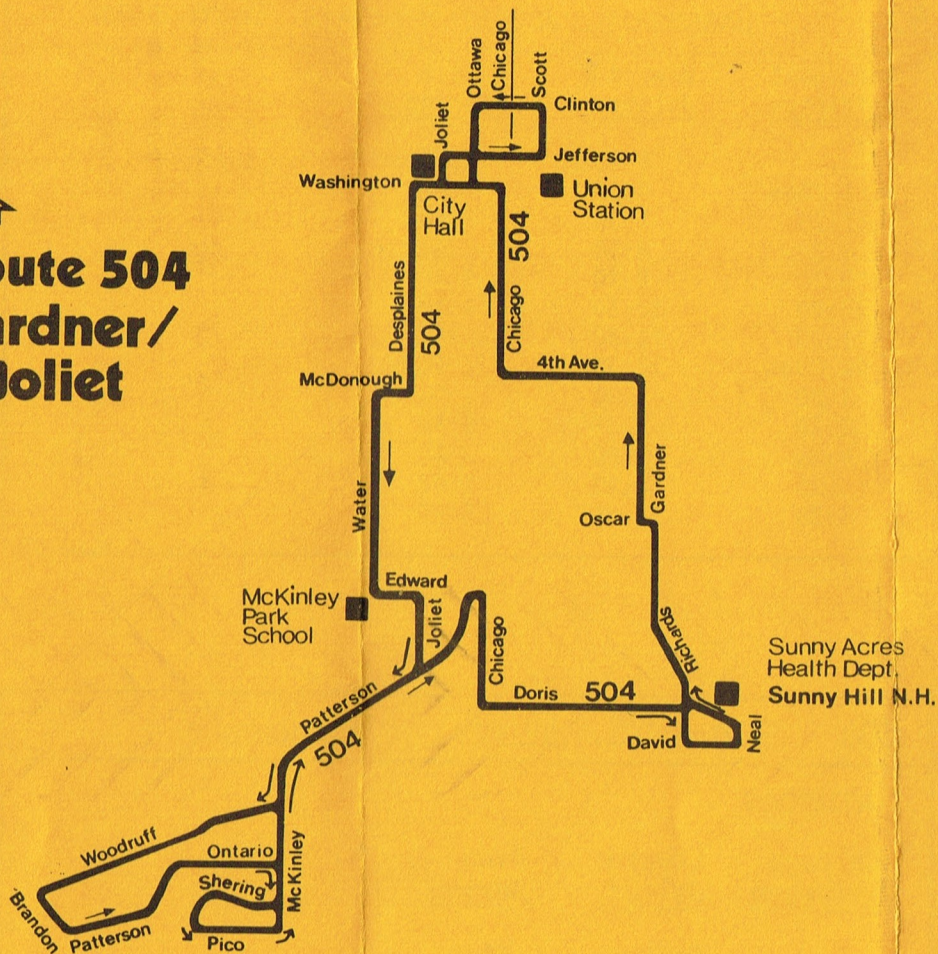

Route 504 Gardner/ S. Joliet

Operated by Joliet Mass Transit District
For lost and found information call
(815) 723-3259

Bus will stop upon signal to driver at any intersection along the route where it is safe to do so.

RTA Travel Information is a 24 hour facility.
For better service, call during the off-peak hours.

In Chicago;
836-7000
In the suburbs
toll-free;
800-972-7000

504

Revised Service
November 23, 1981

504

Gardner / S. Joliet

504 - GARDNER/S. JOLIET WEEKDAYS NORTHBOUND					504 - GARDNER/S. JOLIET WEEKDAYS SOUTHBOUND		
<u>Pico & Shering</u>	<u>Doris & Chicago</u>	<u>Doris & Neal</u>	<u>4th & Chicago</u>	<u>Chicago & Jefferson</u>	<u>Chicago & Jefferson</u>	<u>Edward & Joliet</u>	<u>Pico & Shering</u>
5:55am	6:00am	6:05am	6:10am	6:15am	--	5:50am	5:55am
6:45	6:50	6:55	7:00	7:05	6:20am	6:30	6:40
7:45	7:50	7:55	8:00	8:05	7:20	7:30	7:40
8:45	8:50	8:55	9:00	9:05	8:20	8:30	8:40
9:45	9:50	9:55	10:00	10:05	9:20	9:30	9:40
10:45	10:50	10:55	11:00	11:05	10:20	10:30	10:40
11:45	11:50	11:55	12:00pm	12:05pm	11:20	11:30	11:40
12:45pm	12:50pm	12:55pm	1:00	1:05	12:20pm	12:30pm	12:40pm
1:45	1:50	1:55	2:00	2:05	1:20	1:30	1:40
2:45	2:50	2:55	3:00	3:05	2:20	2:30	2:40
3:45	3:50	3:55	4:00	4:05	3:20	3:30	3:40
4:45	4:50	4:55	5:00	5:05	4:20	4:30	4:40
5:45	5:50	5:55	6:00	--	5:20	5:30	5:40

504 GARDNER/S. JOLIET NORTHBOUND					504 GARDNER/S. JOLIET SOUTHBOUND		
SATURDAY					SATURDAY		
<u>Pico Shering</u>	<u>Doris Chicago</u>	<u>Doris Neal</u>	<u>4th Chicago</u>	<u>Chicago Jefferson</u>	<u>Chicago Jefferson</u>	<u>Edward Joliet</u>	<u>Pico Shering</u>
9:55am	10:00am	10:05am	10:10am	10:15am	-	9:50am	9:55am
10:45	10:50	10:55	11:00	11:05	10:20am	10:30	10:40
11:45	11:50	11:55	12:00pm	12:05pm	11:20	11:30	11:40
12:45pm	12:50pm	12:55pm	1:00	1:05	12:20pm	12:30pm	12:40pm
1:45	1:50	1:55	2:00	2:05	1:20	1:30	1:40
2:45	2:50	2:55	3:00	3:05	2:20	2:30	2:40
3:45	3:50	3:55	4:00	4:05	3:20	3:30	3:40
4:45	4:50	4:55	5:00	5:05	4:20	4:30	4:40
5:35	5:40	5:45	5:50	-	5:20	5:30	5:35