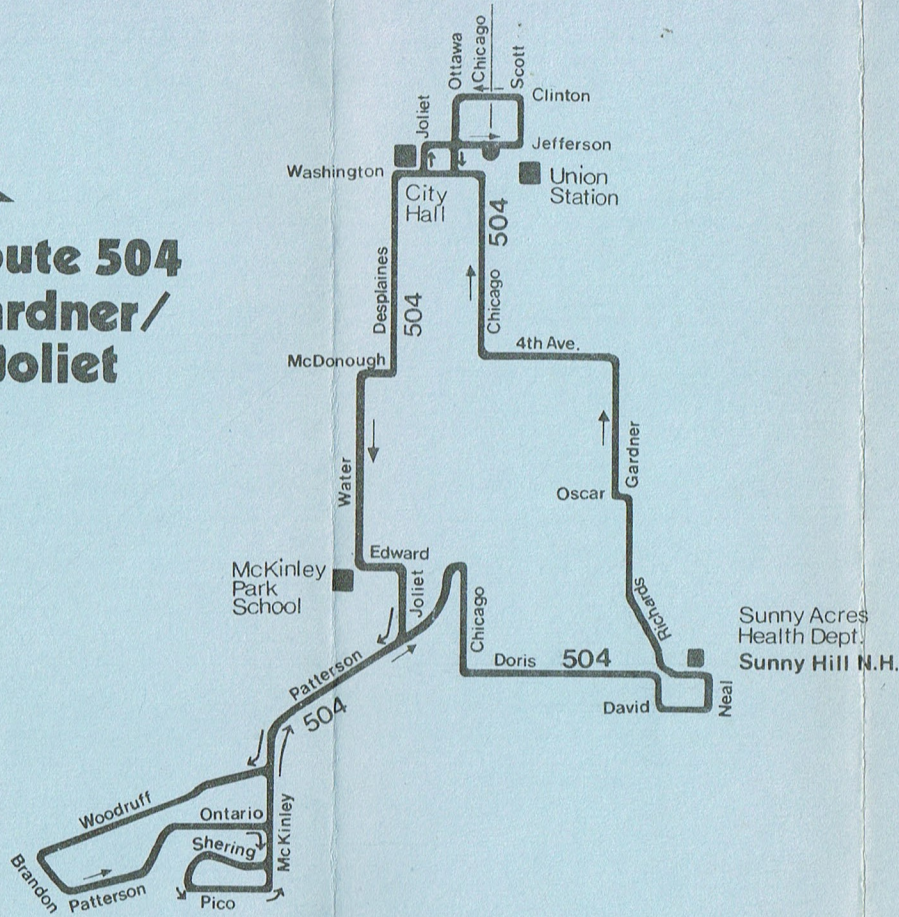

Route 504 Gardner/ S. Joliet

Operated by Joliet Mass Transit District

For lost and found information call
(815) 723-3259

Bus will stop upon signal to
driver at any intersection along
the route where it is safe to do so.

RTA Travel Information is
a 24 hour facility.
For better service, call during
the off-peak hours.

In Chicago;
836-7000
In the suburbs
toll-free;
1-800-972-7000

504

Revised Service
January 31, 1983

504

Gardner / S. Joliet

Regional
Transportation
Authority

504 - GARDNER/S. JOLIET WEEKDAYS NORTHBOUND					504 - GARDNER/S. JOLIET WEEKDAYS SOUTHBOUND		
<u>Pico & Shering</u>	<u>Doris & Chicago</u>	<u>Doris & Neal</u>	<u>4th & Chicago</u>	<u>Chicago & Jefferson</u>	<u>Chicago & Jefferson</u>	<u>Edward & Joliet</u>	<u>Pico & Shering</u>
5:55am	6:00am	6:05am	6:10am	6:15am	--	5:50am	5:55am
6:45	6:50	6:55	7:00	7:05	6:20am	6:30	6:40
7:45	7:50	7:55	8:00	8:05	7:20	7:30	7:40
8:45	8:50	8:55	9:00	9:05	8:20	8:30	8:40
9:45	9:50	9:55	10:00	10:05	9:20	9:30	9:40
10:45	10:50	10:55	11:00	11:05	10:20	10:30	10:40
11:45	11:50	11:55	12:00pm	12:05pm	11:20	11:30	11:40
12:45pm	12:50pm	12:55pm	1:00	1:05	12:20pm	12:30pm	12:40pm
2:00	2:05	2:08	2:11	2:15	1:20	1:30	1:40
2:45	2:50	2:55	3:00	3:05	2:20	2:30	2:40
3:45	3:50	3:55	4:00	4:05	3:20	3:30	3:40
4:45	4:50	4:55	5:00	5:05	4:20	4:30	4:40
5:45	5:50	5:55	6:00	--	5:20	5:30	5:40