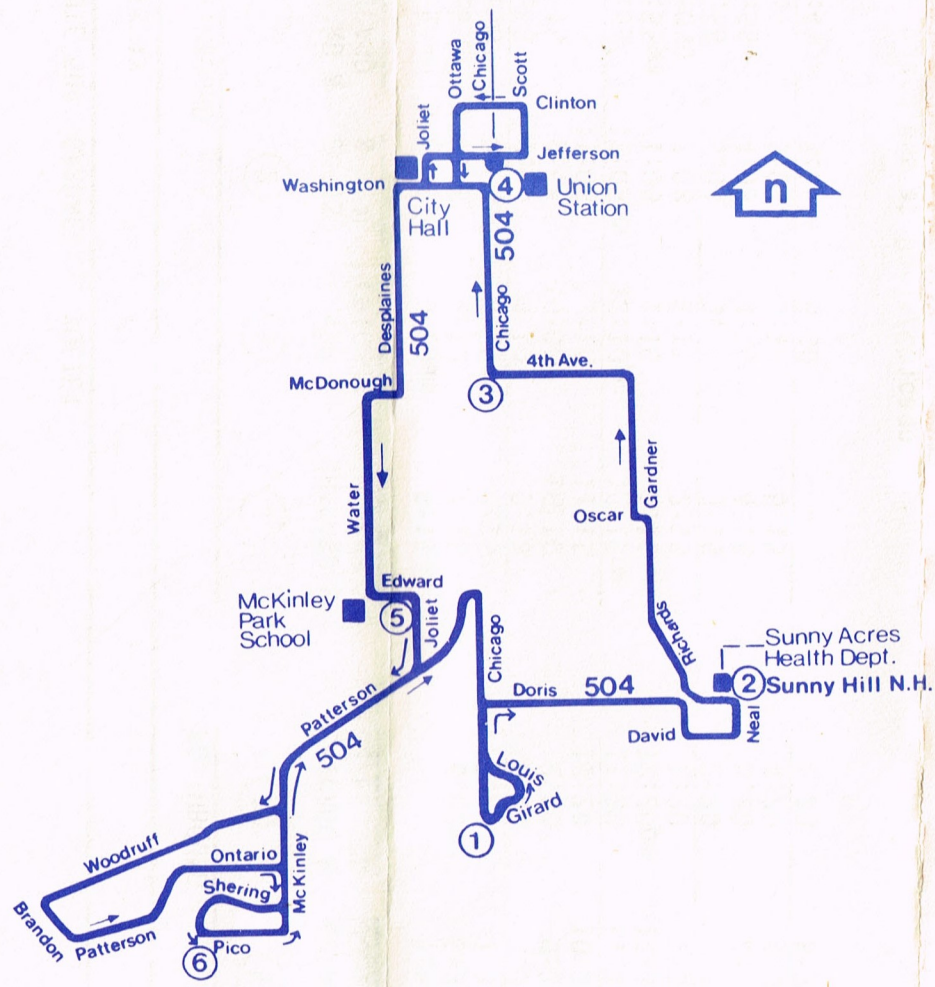

 Transfer to other JMTD routes.

**Need ...**

- transit information
- bus and rail timetables
- fare, monthly ticket or ticket-by-mail information?

The RTA Information Center is ready to help 24 hours a day.

ROUTE 504 GARDNER/S. JOLIET

WEEKDAY

NORTHBOUND

①	②	③	④
GIRARD & CHICAGO	DORIS & NEAL	4TH & CHICAGO	CHICAGO & JEFFERSON
5:55am	6:05am	6:10am	6:15am
6:55	7:05	7:10	7:15
7:55	8:05	8:10	8:15
8:55	9:05	9:10	9:15
9:45	9:55	10:00	10:10
10:55	11:05	11:10	11:15
11:55	12:05pm	12:10pm	12:15pm
12:55pm	1:05	1:10	1:15
2:05D	2:08	2:11	2:15
2:55	3:05	3:10	3:15
3:55	4:05	4:10	4:15
4:55	5:05	5:10	5:15
5:45	5:55	6:00	-

SOUTHBOUND

④	⑤	⑥	①
CHICAGO & JEFFERSON	EDWARD & JOLIET	PICO & SHERING	GIRARD & CHICAGO
-	5:40am	5:50am	5:55am
6:20am	6:30	6:40	6:45
7:20	7:30	7:40	7:45
8:20	8:30	8:40	8:45
9:20	9:30	9:40	9:45
10:20	10:30	10:40	10:45
11:20	11:30	11:40	11:45
12:20pm	12:30pm	12:40pm	12:45
1:20	1:30	1:40	-
2:20	2:30	2:40	2:45
3:20	3:30	3:40	3:45
4:20	4:30	4:40	4:45
5:20	5:30	5:40	5:45

SOUTHBOUND

④	⑤	⑥	①
CHICAGO & JEFFERSON	EDWARD & JOLIET	PICO & SHERING	GIRARD & CHICAGO
-	9:50am	9:55am	10:00am
10:20am	10:30	10:40	10:45
11:20	11:30	11:40	11:45
12:20pm	12:30pm	12:40pm	12:45pm
1:20	1:30	1:40	1:45
2:20	2:30	2:40	2:45
3:20	3:30	3:40	3:45
4:20	4:30	4:40	4:45
5:20	5:30	5:35	5:40