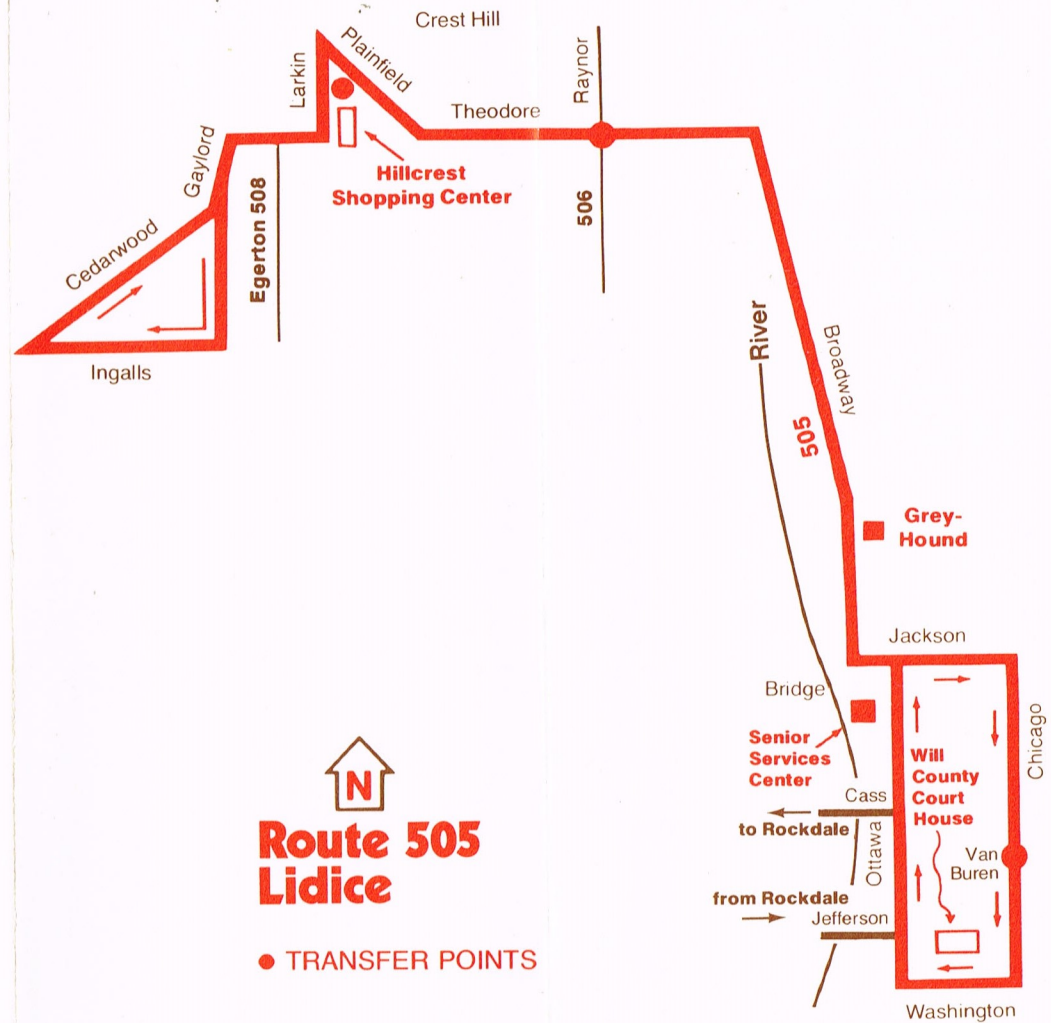

*bus goes to Joliet Central High School

505 Lidice—Saturday

WESTBOUND				EASTBOUND			
Chicago & Van Buren	Raynor & Theodore	Hillcrest Shopping Center	Cedarwood & Ingalls	Cedarwood & Ingalls	Hillcrest Shopping Center	Raynor & Theodore	Chicago & Van Buren
6:20am	6:33am	6:41am	6:55	5:55am	6:00am	6:10am	6:20am
7:30	7:42	7:50	7:55	6:55	7:00	7:10	7:20
8:30	8:42	8:50	8:55	7:55	8:00	8:10	8:20
9:30	9:42	9:50	9:55	8:55	9:00	9:10	9:20
10:30	10:42	10:50	10:55	9:55	10:00	10:10	10:20
11:30	11:42	11:50	11:55	10:55	11:00	11:10	11:20
12:30pm	12:42pm	12:50pm	12:55pm	11:55	12:00	12:10pm	12:20pm
1:30	1:42	1:50	1:55	12:55pm	1:00pm	1:10	1:20
2:30	2:42	2:50	2:55	1:55	2:00	2:10	2:20
3:30	3:42	3:50	3:55	2:55	3:00	3:10	3:20
4:30	4:42	4:50	4:55	3:55	4:00	4:10	4:20
5:30*	5:42	5:50	5:55	4:55	5:00	5:10	5:30

*5:30PM Lidice bus takes the Raynor Park and Cresthill Passengers

RTA Travel Information is a 24 hour facility. For better service, call during the off-peak hours.

In Chicago;
836-7000
In the suburbs
toll free;
800-972-7000

Fares

Adult
Weekdays
Universal Transfer **30¢**
30

Senior Citizens, Handicapped Persons (with RTA card), Students Children 7-11.

Weekdays
Universal Transfer **15¢**
15

Children under 7 (when with fare-paying passenger). **free**