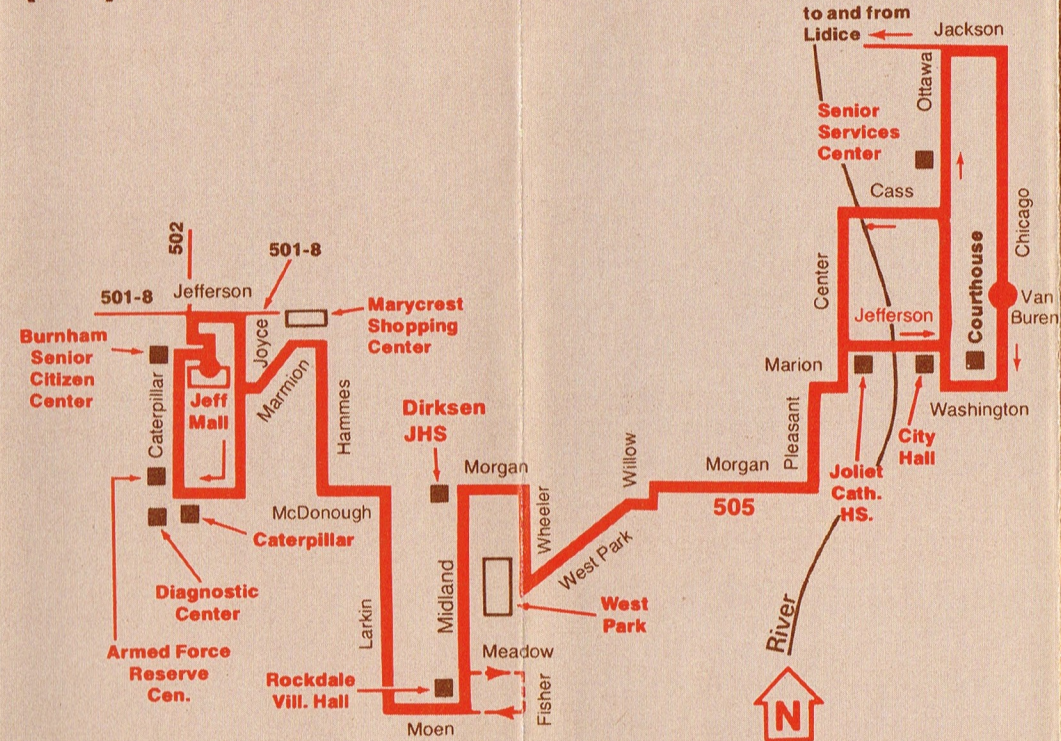

*bus goes Midland-Meadow-Stryker-Moen-Fisher-Meadow-Larkin-over route to Mall.

**bus goes to Joliet Central High School.

***bus goes Larkin-Moen-Fisher-Meadow-Midland over regular route to town.

505 Rockdale—Saturday

WESTBOUND				EASTBOUND			
Chicago & Van Buren	Morgan & Wheeler	Midland & Moen	Jefferson Mall	Jefferson Mall	Midland & Moen	Morgan & Wheeler	Chicago & Van Buren
6:20am	6:32am	6:40am	6:55	5:45am	5:55am	6:05am	6:30am
7:20	7:32	7:40	7:55	6:55	7:05	7:15	7:30
8:20	8:32	8:40	8:55	7:55	8:05	8:15	8:30
9:20	9:32	9:40	9:55	8:55	9:05	9:15	9:30
10:20	10:32	10:40	10:55	9:55	10:05	10:15	10:30
11:20	11:32	11:40	11:55	10:55	11:05	11:15	11:30
12:20pm	12:32pm	12:40pm	12:55pm	11:55	12:05pm	12:15pm	12:30pm
1:20	1:32	1:40	1:55	12:55pm	1:05	1:15	1:30
2:20	2:32	2:40	2:55	1:55	2:05	2:15	2:30
3:20	3:32	3:40	3:55	2:55	3:05	3:15	3:30
4:20	4:32	4:40	4:55	3:55	4:05	4:15	4:30
5:30	5:42	5:50	5:55	4:55	5:05	5:15	5:30

No Service Sundays & Holidays

Operated by Joliet Mass Transit District

For lost and found information call
(815) 723-3259

**Route 505
Rockdale**

● TRANSFER POINTS