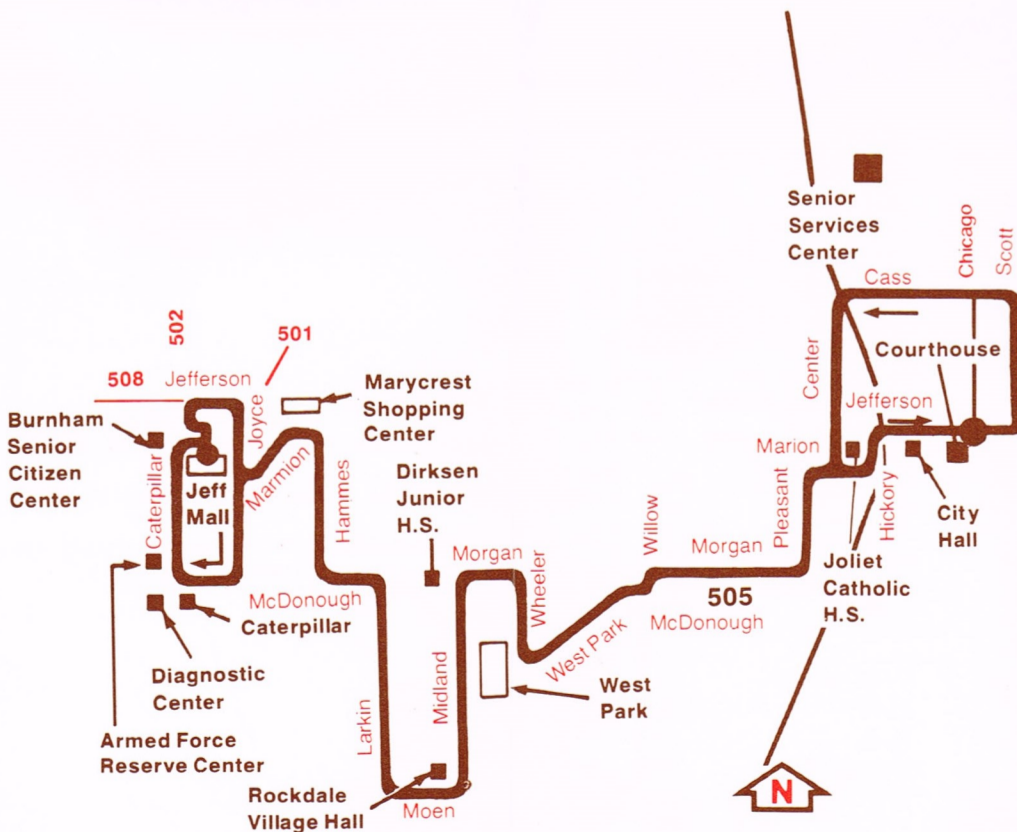

In Chicago: 836-7000
In the suburbs: toll-free: 800-972-7000

RTA Travel Information is a 24 hour facility. For better service, call during the off-peak hours.

Route 505 Rockdale

● Transfer Points

505 Rockdale Lidice

Revised Service April 2, 1979

505 505 505 505 505

505 Saturdays—Eastbound

Cedarwood & Ingalls	Hillcrest Shopping Ctr.	Raynor Theodore	Chicago & Jefferson
5:55am	6:00am	6:07am	6:15am
6:20	6:25	6:35	6:45
6:50	6:55	7:05	7:15
7:20	7:25	7:35	7:45
7:50	7:55	8:05	8:15
8:20	8:25	8:35	8:45
8:50	8:55	9:05	9:15
9:20	9:25	9:35	9:45
9:50	9:55	10:05	10:15
10:20	10:25	10:35	10:45
10:50	10:55	11:05	11:45
11:20	11:25	11:35	11:45
11:50	11:55	12:05pm	12:15pm
12:20pm	12:25pm	12:35	12:45
12:50	12:55	1:05	1:15
1:20	1:25	1:35	1:45
1:50	1:55	2:05	3:15
2:50	2:55	3:05	3:15
3:50	3:55	4:05	4:15
4:50	4:55	5:05	5:15

505 Saturdays—Westbound

Chicago & Jefferson	Raynor & Theodore	Hillcrest Shopping Ctr.	Cedarwood & Ingalls
6:20am	6:30am	6:38am	6:43
6:50	7:00	7:08	7:13
7:20	7:30	7:38	7:43
7:50	8:00	8:08	8:13
8:20	8:30	8:38	8:43
8:50	9:00	9:08	9:13
9:20	9:30	9:38	9:43
9:50	10:00	10:08	10:13
10:20	10:30	10:38	10:43
10:50	11:00	11:08	11:13
11:20	11:30	11:38	11:43
11:50	12:00pm	12:08pm	12:13pm
12:20pm	12:30	12:38	12:43
12:50	1:00	1:08	1:13
1:20	1:30	1:38	1:43
2:20	2:30	2:38	2:43
3:20	3:30	3:38	3:43
4:20	4:30	4:38	4:43
5:20	5:30	5:37	5:40

505 Weekdays—Westbound

Chicago & Jefferson	Raynor & Theodore	Hillcrest Shopping Ctr.	Cedarwood & Ingalls
6:20am	6:30am	6:38am	6:43am
6:50	7:00	7:08	7:13
7:20	7:30	7:38	7:43
7:50	8:00	8:08	8:13
8:20	8:30	8:38	8:43
8:50	9:00	9:08	9:13
9:50	10:00	10:08	10:10
10:50	11:00	11:08	11:13
11:50	12:00pm	12:08pm	12:13pm
12:50pm	1:00	1:08	1:13
1:50	2:00	2:08	2:13
2:50	3:00	3:07	3:10
3:20	3:30	3:38	3:43
3:50	4:00	4:08	4:13
4:20	4:30	4:38	4:43
4:50	5:00	5:08	5:13
5:20	5:30	5:38	5:43
5:50	6:00	6:07	6:10
6:20	6:30	6:37	6:40