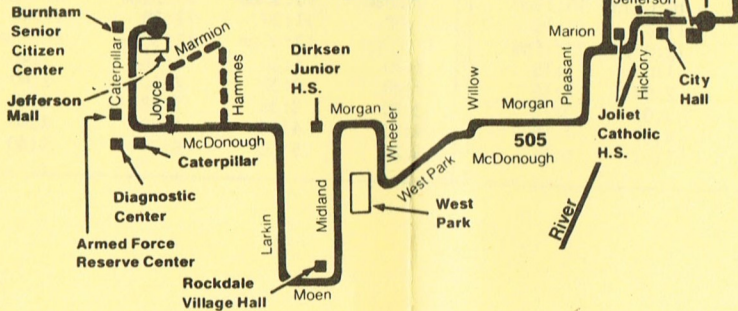

Passengers can transfer to routes 507 and 508 at Hillcrest. Board buses behind stores.

## Route 505 Lidice

● Transfer Points

Passengers can transfer to routes 501, 502 & 508 at Jeff Mall

## Route 505 Rockdale

● Transfer Points

Operated by Joliet Mass Transit District

For lost and found information call  
**(815) 723-3259**

Bus will stop upon signal to driver at any intersection along the route where it is safe to do so.

505 ROCKDALE WESTBOUND			
SATURDAY			
Chicago Jefferson	Morgan Wheeler	Midland Moen	Jefferson Mall
10:20am	10:30am	10:37am	10:45am
11:20	11:30	11:37	11:45
12:20pm	12:30pm	12:37pm	12:45pm
1:20	1:30	1:37	1:45
2:20	2:30	2:37	2:45
3:20	3:30	3:37	3:45
4:20	4:30	4:37	4:45
5:20	5:30	5:37	5:45