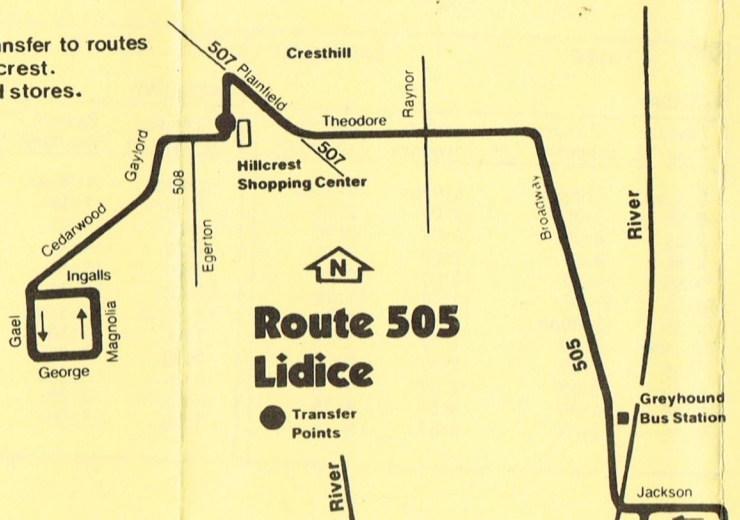

Passengers can transfer to routes 507 and 508 at Hillcrest. Board buses behind stores.

## Route 505 Lidice

● Transfer Points

Passengers can transfer to routes 501, 502 & 508 at Jeff Mall

## Route 505 Rockdale

● Transfer Points

Operated by Joliet Mass Transit District

For lost and found information call  
**(815) 723-3259**

Bus will stop upon signal to driver at any intersection along the route where it is safe to do so.

RTA Travel Information is a 24 hour facility. For better service, call during the off-peak hours.

In Chicago;  
**836-7000**  
In the suburbs toll-free;  
**800-972-7000**