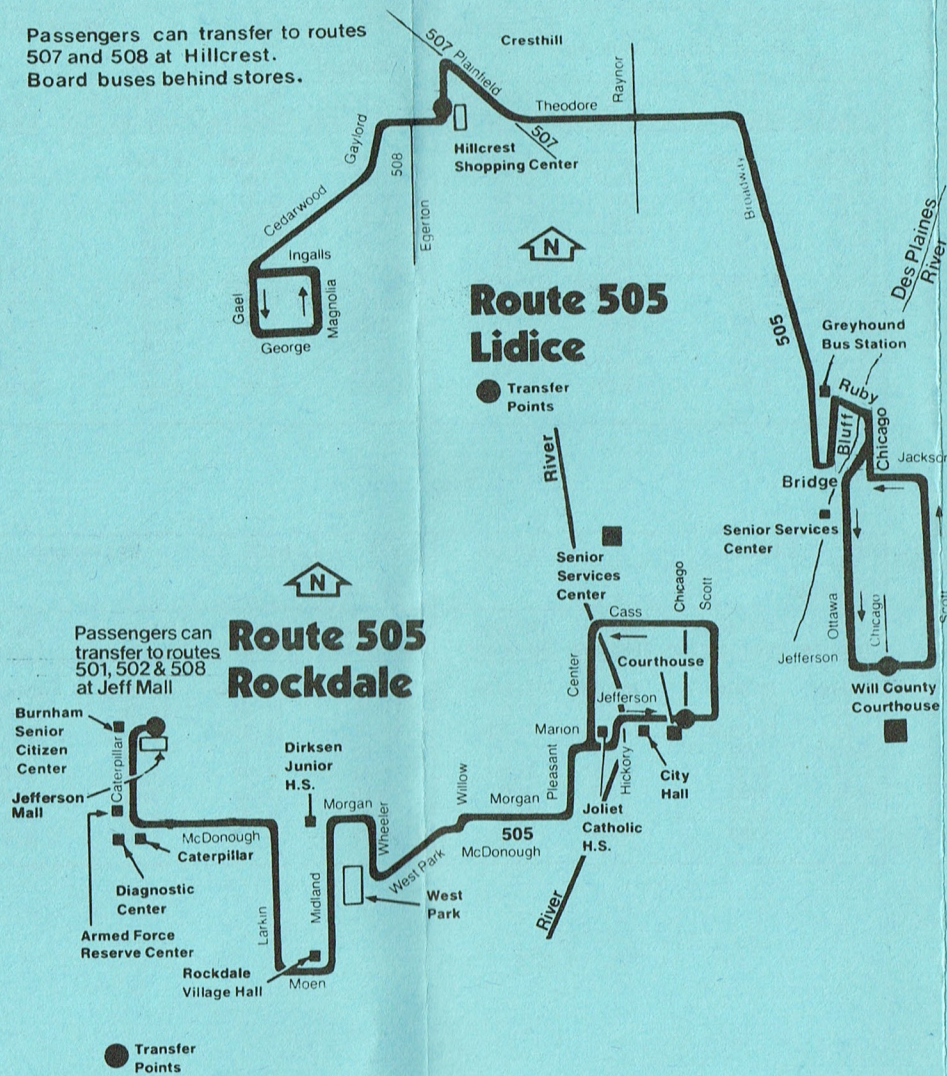

Passengers can transfer to routes 507 and 508 at Hillcrest. Board buses behind stores.

Bus will stop upon signal to driver at any intersection along the route where it is safe to do so.

Operated by Joliet Mass Transit District

For lost and found information call (815) 723-3259

RTA Travel Information is a 24 hour facility. For better service, call during the off-peak hours.

In Chicago; 836-7000
In the suburbs toll-free; 800-972-7000

505 ROCKDALE EASTBOUND				505 ROCKDALE WESTBOUND			
SATURDAY				SATURDAY			
Jefferson Mall	Midland Moen	Morgan Wheeler	Chicago Jefferson	Chicago Jefferson	Morgan Wheeler	Midland Moen	Jefferson Mall
9:45am	9:55am	10:05am	10:15am	10:20am	10:30am	10:37am	10:45am
10:45	10:55	11:05	11:15	11:20	11:30	11:37	11:45
11:45	11:55	12:05pm	12:15pm	12:20pm	12:30pm	12:37pm	12:45pm
12:45pm	12:55pm	1:05	1:15	1:20	1:30	1:37	1:45
1:45	1:55	2:05	2:15	2:20	2:30	2:37	2:45
2:45	2:55	3:05	3:15	3:20	3:30	3:37	3:45
3:45	3:55	4:05	4:15	4:20	4:30	4:37	4:45
4:45	4:55	5:05	5:15	5:20	5:30	5:37	5:45

505 LIDICE EASTBOUND				505 LIDICE WESTBOUND			
SATURDAY				SATURDAY			
Gail Ingalls	Hillcrest Shopping Ctr.	Raynor Theodore	Chicago Jefferson	Chicago Jefferson	Raynor Theodore	Hillcrest Shopping Ctr.	Gail Ingalls
9:55am	10:00am	10:07am	10:15am	10:20am	10:30am	10:38am	10:40am
10:55	11:00	11:07	11:15	11:20	11:30	11:38	11:40
11:55	12:00pm	12:07pm	12:15pm	12:20pm	12:30pm	12:38pm	12:40pm
12:55pm	1:00	1:07	1:15	1:20	1:30	1:38	1:40
1:55	2:00	2:07	2:15	2:20	2:30	2:38	2:40
2:55	3:00	3:07	3:15	3:20	3:30	3:38	3:40
3:55	4:00	4:07	4:15	4:20	4:30	4:38	4:40
4:55	5:00	5:07	5:15	5:20	5:28	5:34	5:40