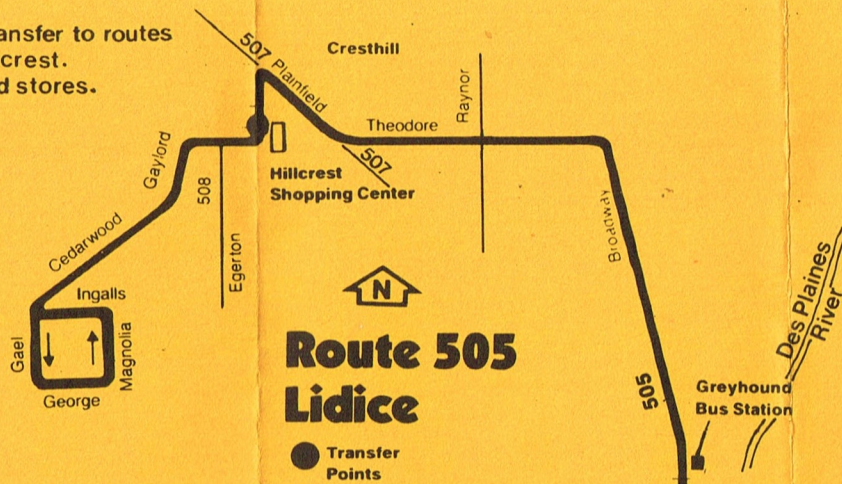

Passengers can transfer to routes 507 and 508 at Hillcrest. Board buses behind stores.

## Route 505 Lidice

● Transfer Points

RTA Travel Information is a 24 hour facility. For better service, call during the off-peak hours.

In Chicago; 836-7000  
In the suburbs toll-free; 800-972-7000

RTA Travel Information Center is closed on major holidays. Please call a day or two ahead for holiday travel information.

## Route 505 Rockdale

Passengers can transfer to routes 501, 502 & 508 at Jeff Mall

● Transfer Points

505 ROCKDALE WESTBOUND			
SATURDAY			
Chicago Jefferson	Morgan Wheeler	Midland Moen	Jefferson Mall
10:20am	10:30am	10:37am	10:45am
11:20	11:30	11:37	11:45
12:20pm	12:30pm	12:37pm	12:45pm
1:20	1:30	1:37	1:45
2:20	2:30	2:37	2:45
3:20	3:30	3:37	3:45
4:20	4:30	4:37	4:45
5:20	5:30	5:37	5:45