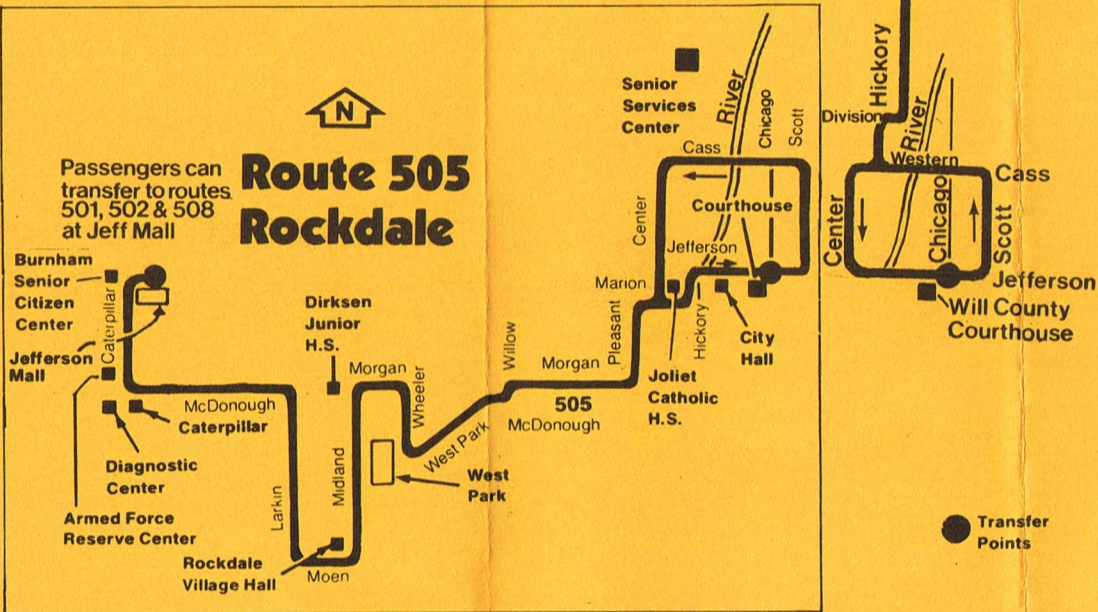

Passengers can transfer to routes 507 and 508 at Hillcrest. Board buses behind stores.

## Route 505 Lidice

● Transfer Points

RTA Travel Information is a 24 hour facility. For better service, call during the off-peak hours.

In Chicago; 836-7000  
In the suburbs toll-free; 800-972-7000

RTA Travel Information Center is closed on major holidays. Please call a day or two ahead for holiday travel information.

## Route 505 Rockdale

Passengers can transfer to routes 501, 502 & 508 at Jeff Mall

● Transfer Points

505 ROCKDALE WESTBOUND			
SATURDAY			
Chicago Jefferson	Morgan Wheeler	Midland Moen	Jefferson Mall
10:20am	10:30am	10:37am	10:45am
11:20	11:30	11:37	11:45
12:20pm	12:30pm	12:37pm	12:45pm
1:20	1:30	1:37	1:45
2:20	2:30	2:37	2:45
3:20	3:30	3:37	3:45
4:20	4:30	4:37	4:45
5:20	5:30	5:37	5:45