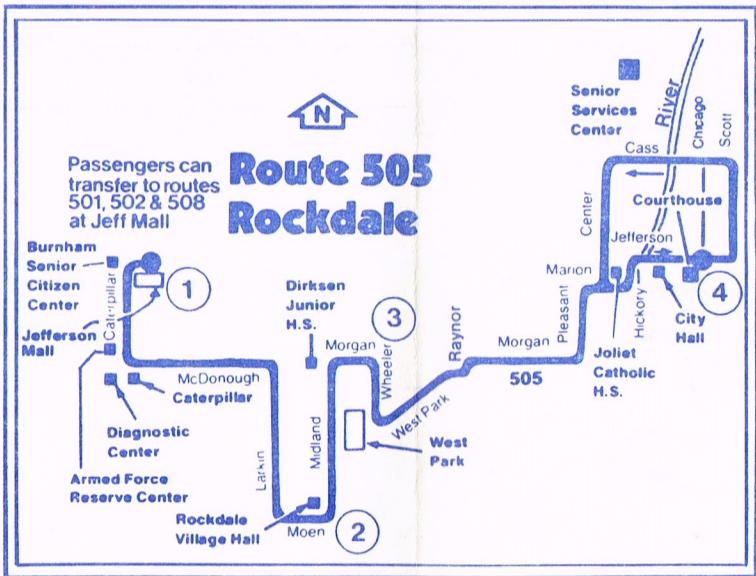

Route 505 Lidice

Passengers can transfer to routes 501, 502 & 508 at Jeff Mall

Route 505 Rockdale

Bus will stop upon signal to driver at any intersection along the route where it is safe to do so.

Pace is the Suburban Bus Division of the RTA

ROUTE 505 LIDICE

WEEKDAY

EASTBOUND

6	5	4
NORTH RIDGE PLAZA	RAYNOR THEODORE	CHICAGO JEFFERSON
6:00am	6:02am	6:15am
6:55	7:02	7:15
7:55	8:02	8:15
8:55	9:02	9:15
9:55	10:02	10:15
10:55	11:02	11:15
11:55	12:02pm	12:15pm
12:55pm	1:02	1:15
1:55	2:02	2:15
2:55	3:02	3:15
3:55	4:02	4:15
4:55	5:02	5:15

WESTBOUND

4	5	6
CHICAGO JEFFERSON	RAYNOR THEODORE	NORTH RIDGE PLAZA
6:20am	6:30am	6:40am
7:20	7:30	7:40
8:20	8:30	8:40
9:20	9:30	9:40
10:20	10:30	10:40
11:20	11:30	11:40
12:20pm	12:30pm	12:40pm
1:20	1:30	1:40
2:20	2:30	2:40
3:20	3:30	3:40
4:20	4:30	4:40
5:20	5:30	5:40

No Sunday or Holiday Service.

Operated by
Joliet Mass
Transit District

For lost and found
call 1-815-723-3259

ROUTE 505 ROCKDALE

WEEKDAY

EASTBOUND

1	2	3	4
JEFFERSON MALL	MIDLAND MOEN	MORGAN WHEELER	CHICAGO JEFFERSON
5:45am	5:55am	6:05am	6:15am
6:45	6:55	7:05	7:15
7:45	7:55	8:05	8:15
8:45	8:55	9:05	9:15
9:45	9:55	10:05	10:15
10:45	10:55	11:05	11:15
11:45	11:55	12:05pm	12:15pm
12:45pm	12:55pm	1:05	1:15
1:45	1:55	2:05	2:15
2:45	2:55	3:05	3:15
3:45	3:55	4:05	4:15
4:45	4:55	5:05	5:15