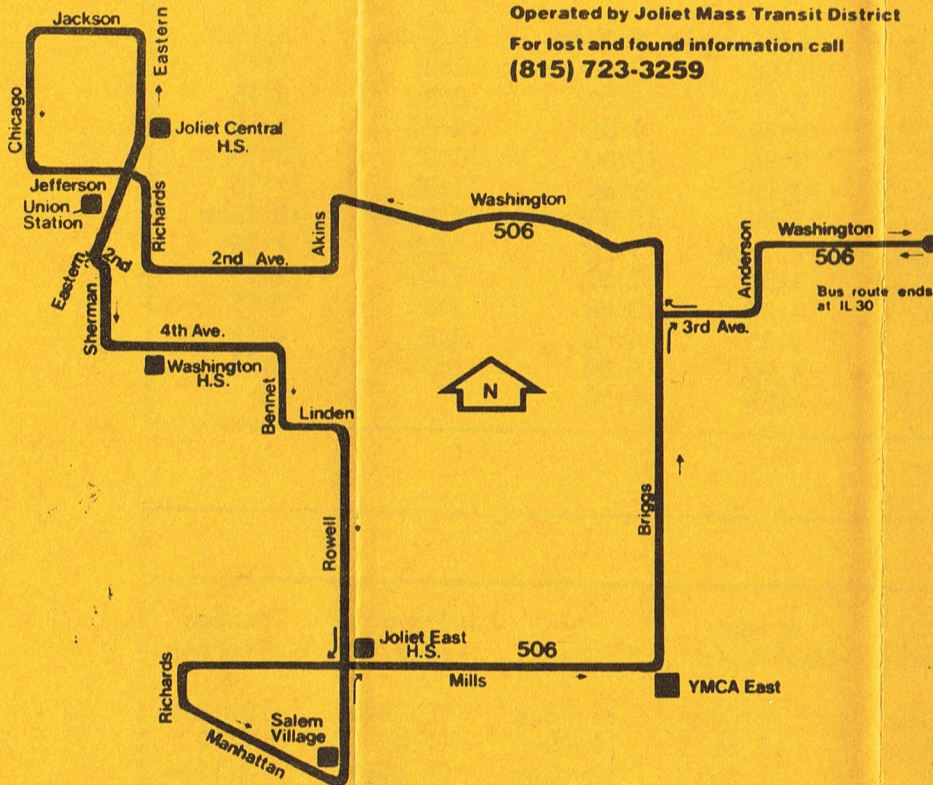

RTA Travel Information is
a 24 hour facility.
For better service, call during
the off-peak hours.

In Chicago;
836-7000
In the suburbs
toll-free;
800-972-7000

Operated by Joliet Mass Transit District
For lost and found information call
(815) 723-3259

506 Washington/2nd Ave. Weekday								
Chicago & Jefferson	4th & Sherman	Manhattan & Rowell	3rd & Anderson	Hwy. 30 & Washington	Briggs & Washington	2nd & Richards	Jefferson & Eastern	Chicago & Jefferson
-	5:25am	5:35am	5:40am	5:45am	5:55am	6:00am	6:05am	6:15am
6:20am	6:25	6:35	6:40	6:45	6:55	7:00	7:05	7:15
7:20	7:25	7:35	7:40	7:45	7:55	8:00	8:05	8:15
8:20	8:25	8:35	8:40	8:45	8:55	9:00	9:05	9:15
9:20	9:25	9:35	9:40	9:45	9:55	10:00	10:05	10:15
10:20	10:25	10:35	10:40	10:45	10:55	11:00	11:05	11:15
11:20	11:25	11:35	11:40	11:45	11:55	12:00pm	12:05pm	12:15pm
12:20pm	12:25pm	12:35pm	12:40pm	12:45pm	12:55pm	1:00	1:05	1:15
1:20	1:25	1:35	1:40	1:45	1:55	2:00	2:05	2:15
2:20	2:25	2:35	2:40	2:45	2:55	3:00	3:05	3:15
3:20	3:25	3:35	3:40	3:45	3:55	4:00	4:05	4:15
4:20	4:25	4:35	4:40	4:45	4:55	5:00	5:05	5:15
5:20	5:25	5:35	5:40	5:45	5:55	6:00	-	-

506 Washington/2nd Ave. Saturday								
Chicago & Jefferson	4th & Sherman	Manhattan & Rowell	3rd & Anderson	Hwy. 30 & Washington	Briggs & Washington	2nd & Richards	Jefferson & Eastern	Chicago & Jefferson
-	9:30am	9:40am	9:45am	9:50am	10:00am	10:05am	10:10am	10:15am
10:20am	10:25	10:35	10:40	10:45	10:55	11:00	11:05	11:10
11:20	11:25	11:35	11:40	11:45	11:55	12:00pm	12:05pm	12:10pm
12:20pm	12:25pm	12:35pm	12:40pm	12:45pm	12:55pm	1:00	1:05	1:10
1:20	1:25	1:35	1:40	1:45	1:55	2:00	2:05	2:10
2:20	2:25	2:35	2:40	2:45	2:55	3:00	3:05	3:10
3:20	3:25	3:35	3:40	3:45	3:55	4:00	4:05	4:10
4:20	4:25	4:35	4:40	4:45	4:55	5:00	5:05	5:10
5:20	5:25	5:33	5:35	5:40	5:50	5:55	-	-