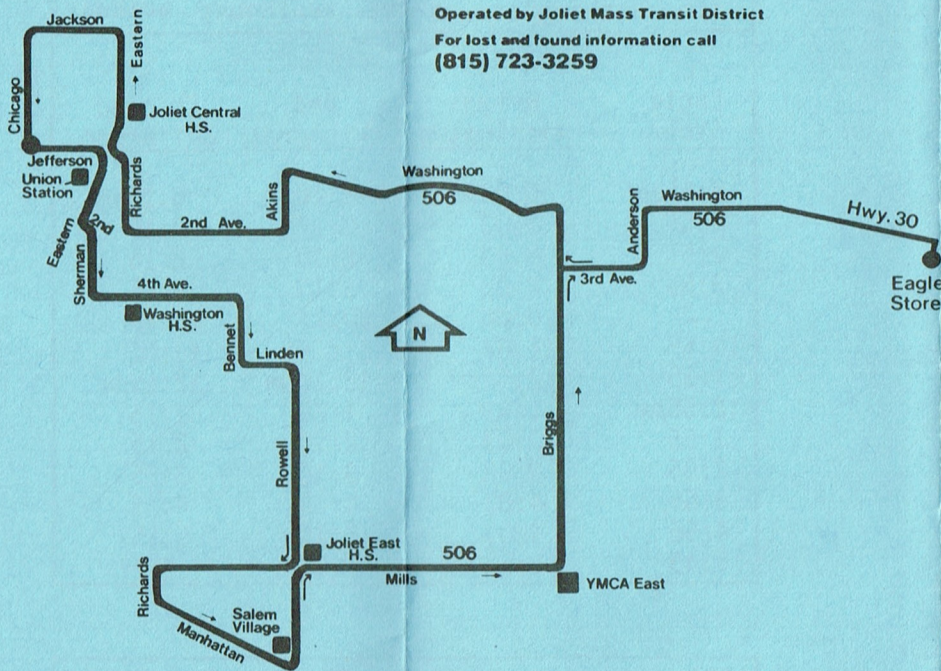

Transfer to other JMTD routes.

Operated by Joliet Mass Transit District
For lost and found information call
(815) 723-3259

Bus will stop upon signal to driver at any intersection along the route where it is safe to do so.

506

Revised Service
January 31, 1983

506 Washington/ Second Avenue

506 Washington/2nd Ave. Eastbound Weekday				
Chicago Jefferson	4th Sherman	Manhattan Rowell	3rd Anderson	Eagle Store
-	5:40am	5:45am	5:50am	5:55am
6:20am	6:25	6:35	6:40	6:45
7:20	7:25	7:35	7:40	7:45
8:20	8:25	8:35	8:40	8:45
9:20	9:25	9:35	-	-
10:20	10:25	10:35	10:40	10:45
11:20	11:25	11:35	11:40	11:45
12:20pm	12:25pm	12:35pm	12:40pm	12:45pm
1:20	1:25	1:35	1:40	1:45
2:20	2:25	2:35	2:40	2:45
3:20	3:25	3:35	3:40	3:45
4:20	4:25	4:35	4:40	4:45
5:20	5:25	5:35	5:40	5:45

506 Washington/2nd Ave. Eastbound Saturday				
Chicago Jefferson	4th Sherman	Manhattan Rowell	3rd Anderson	Eagle Store
-	9:30am	9:40am	9:45am	9:50am
10:20am	10:25	10:35	10:40	10:45
11:20	11:25	11:35	11:40	11:45
12:20pm	12:25pm	12:35pm	12:40pm	12:45pm
1:20	1:25	1:35	1:40	1:45
2:20	2:25	2:35	2:40	2:45
3:20	3:25	3:35	3:40	3:45
4:20	4:25	4:35	4:40	4:45
5:20	5:25	5:35	5:40	5:45

506 Washington/2nd Ave. Westbound Saturday			
Eagle Store	Briggs Washington	2nd Richards	Chicago Jefferson
9:55am	10:03am	10:10am	10:15am
10:55	11:03	11:10	11:15
11:55	12:03pm	12:10pm	12:15pm
12:55pm	1:03	1:10	1:15
1:55	2:03	2:10	2:15
2:55	3:03	3:10	3:15
3:55	4:03	4:10	4:15
4:55	5:03	5:10	5:15
5:45	5:53	6:00	-