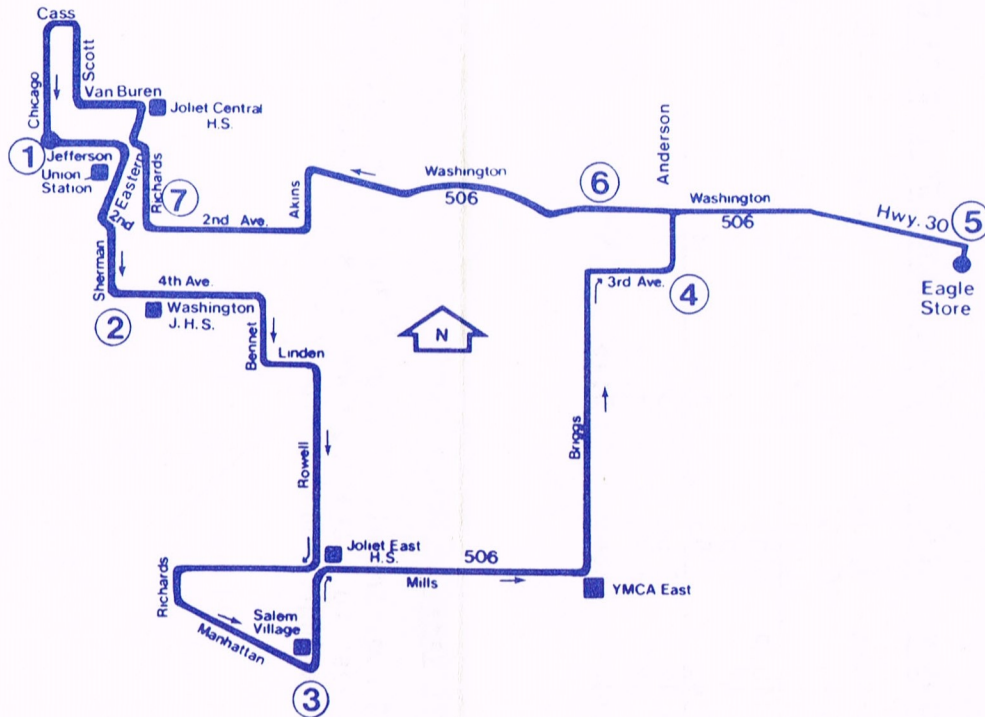

Transfer to other JMTD routes.

Operated by
Joliet Mass
Transit District

For lost and found
call 1-815-723-3259

How are we doing?

Speak your mind.
Call 364-PACE
Extension 4999

Monday through Friday
8:00am to 5:00pm

Pace is the Suburban Bus Division of the RTA

Bus will stop upon signal to driver at any intersection along the route where it is safe to do so.

Need...

- transit information
- bus and rail timetables
- fare, monthly ticket or ticket-by-mail information?

The RTA Information Center is ready to help 24 hours a day.

Within Chicago call 836-7000

From the suburbs call toll-free 1-800-972-7000

For better service call between 6pm and 6am. The Center is closed on major holidays. Please call a few days ahead for holiday travel information.

FARES

Adult	$ .75
Pace Transfer	.35
Reduced*	.35
Pace Transfer	.20
Local Transfer	FREE
Children under age 7	FREE**
Pace Regular Monthly Passport	
Adult	$46.00
Senior Citizen/Handicapped	23.00
Pace Link-Up Monthly Passport (with current monthly rail ticket)	$36.00

* Reduced fares include children ages 7-11, senior citizens and handicapped persons (with RTA Special User Card), and students (high school or younger with appropriate identification) to or from school only, during school hours.

** When accompanied by a fare paying passenger (a maximum of two children for each fare paying passenger).

Note - Riders with valid Pace or CTA transfers will pay $ .10 differential on Rapid Transit.

EXACT FARE REQUIRED
EDITION 1

The schedules, fares and other information in this timetable are subject to change. Pace does not assume responsibility for errors in timetables, nor for inconvenience or damage resulting from delayed trains or buses or failure to make connections.

506

Washington/ Second Ave.

Serving

- Joliet Central High School
- Joliet East H.S.
- YMCA East
- Salem Village
- Downtown Joliet

Monday thru Saturday
Service

Revised Service

August 24, 1987

pace

Suburban Bus Service