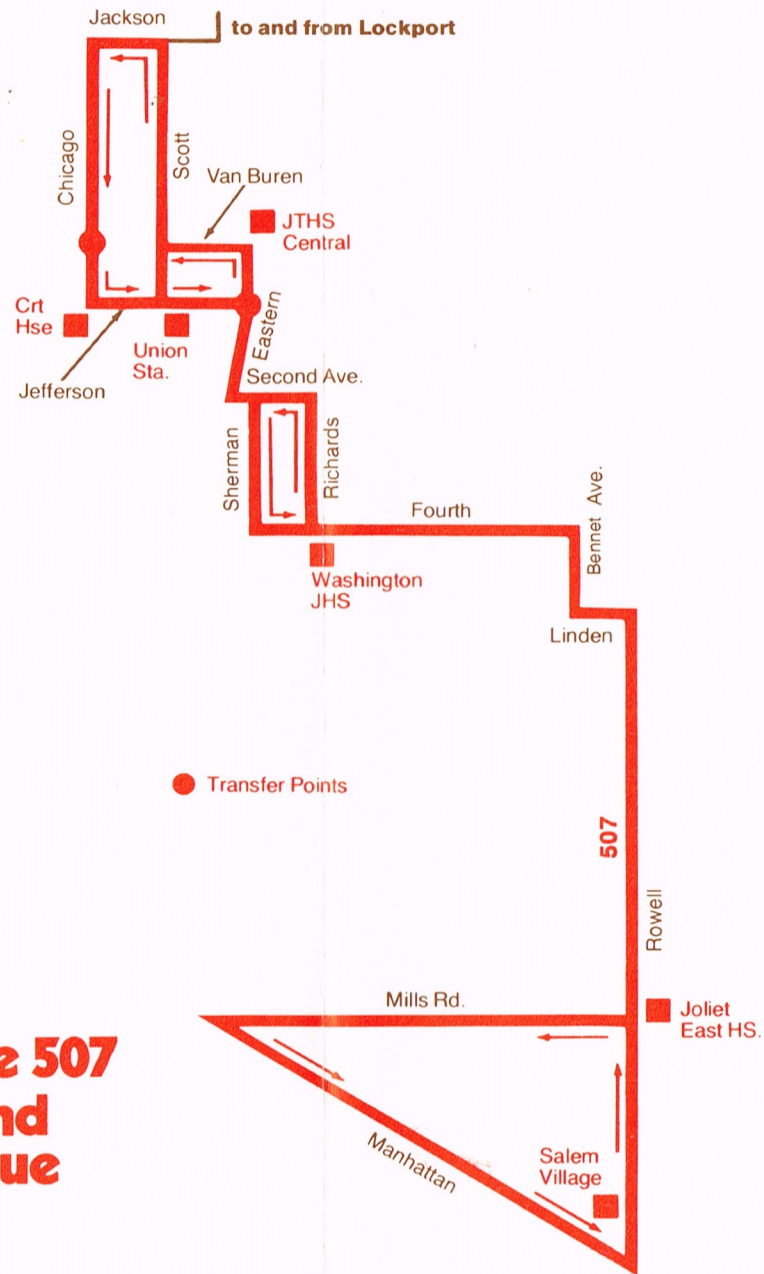

Chicago & Van Buren	4th & Richards	Salem Village	Salem Village	4th & Richards	Chicago & Van Buren
6:20am	6:28am	6:35	6:05am	6:12am	6:20am
7:20	7:28	7:35	6:35	6:42	6:50
7:50*	7:58	8:05	7:10	7:17	7:25
8:20	8:28	8:35	7:40	7:47	7:55
8:50	8:58	9:05	8:10	8:17	8:25
9:20	9:28	9:35	8:40	8:47	8:55
10:20	10:28	10:35	9:10	9:17	9:25
11:05	11:13	11:20	9:40	9:47	9:55
11:50	11:58	12:05pm	10:40	10:47	10:55
12:35pm	12:43pm	12:50	11:25	11:32	11:40
1:20	1:28	1:35	12:10pm	12:17pm	12:25pm
2:05	2:13	2:20	12:55	1:02	1:10
2:50	2:58	3:05	1:40	1:47	1:55
3:30	3:38	3:45	2:20	2:27	2:35
4:00	4:08	4:15	3:15	3:22	3:30
4:30	4:38	4:45	3:45	3:52	4:00
5:00	5:08	5:15	4:15	4:22	4:30
5:30	5:38	5:45	4:45	4:52	5:00
6:15	6:23	6:30	5:15	5:22	5:30
			6:00	6:07	6:15

*—bus goes to Joliet East High School

507 2nd Avenue Saturdays—Southbound

Chicago & Van Buren	4th & Richards	Salem Village	Salem Village	4th & Richards	Chicago & Van Buren
6:20am	6:27am	6:34	6:05am	6:12am	6:20am
7:15	7:22	7:29	6:50	6:57	7:05
8:00	8:07	8:14	7:35	7:42	7:50
8:45	8:52	8:59	8:20	8:27	8:35
9:30	9:37	9:44	9:05	9:12	9:20
10:15	10:22	10:29	9:50	9:57	10:05
11:00	11:07	11:14	10:35	10:42	10:50
11:45	11:52	11:59	11:20	11:27	11:35
12:30pm	12:37pm	12:44pm	12:05pm	12:12pm	12:20pm
2:00	2:07	2:14	12:50	12:57	1:05
3:30	3:37	3:44	2:20	2:27	2:35
5:00	5:07	5:14	3:50	3:57	4:05
			5:15	5:22	5:30

2nd Avenue Passengers at 5:30pm take the Gardner bus.

Northbound

Northbound

Route 507 Second Avenue

RTA Travel Information is a 24 hour facility. For better service, call during the off-peak hours.

In Chicago;
836-7000
In the suburbs
toll free;
800-972-7000

Fares

Adult
Weekdays
Universal Transfer **30¢**
30

**Senior Citizens,
Handicapped
Persons (with RTA card),
Students
Children 7-11.**
Weekdays
Universal Transfer **15¢**
15

**Children under 7
(when with fare-
paying passenger).** **free**