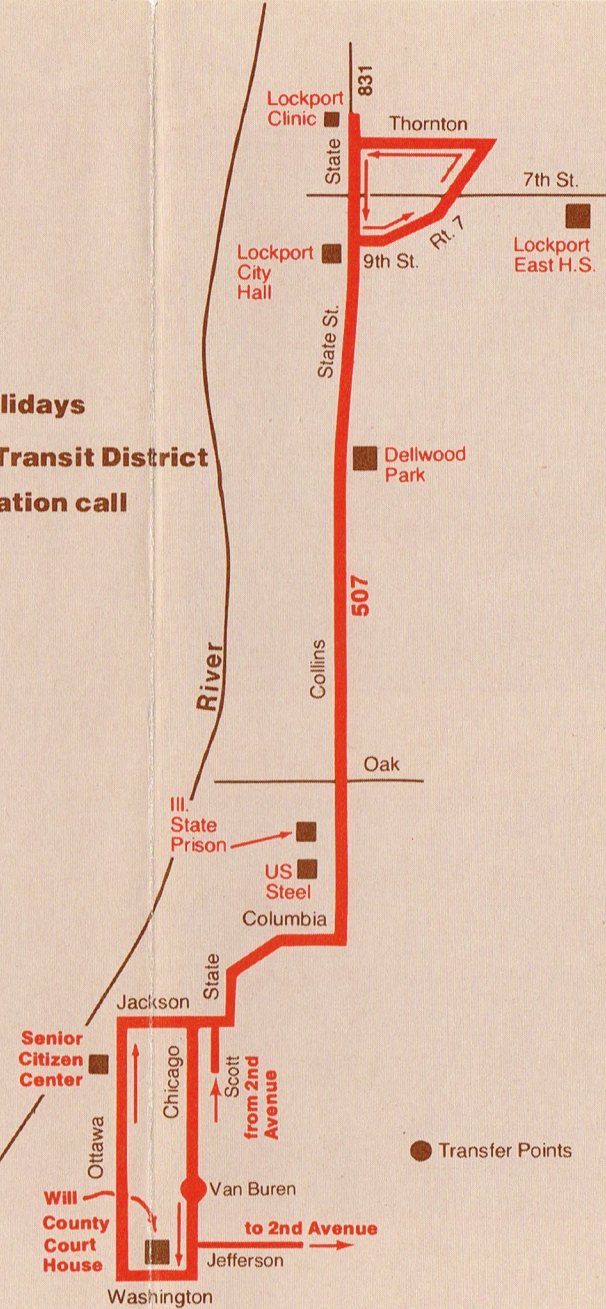

Southbound

Clinic	Collins & Oak	Chicago & Van Buren
5:55am	6:07am	6:20am
6:55	7:07	7:20
7:25	7:37	7:50
7:55	8:07	8:20
8:25	8:37	8:50
8:55	9:07	9:20
9:25	9:37	9:50
9:55	10:07	10:20
10:40	10:52	11:05
11:25	11:37	11:50
12:10pm	12:22pm	12:35pm
12:55	1:07	1:20
1:40	1:52	2:05
2:25	2:32	2:50
3:05	3:17	3:30
4:05	4:17	4:30
4:35	4:47	5:00
5:05	5:17	5:30
5:50	6:02	6:15

507 Lockport Saturdays —Northbound

Chicago & Van Buren	Collins & Oak	9th & State	Clinic
—	—	5:45am	5:55am
6:20am	6:30am	6:40	6:50
7:05	7:15	7:25	7:35
7:50	8:00	8:10	8:20
8:35	8:45	8:55	9:05
9:20	9:30	9:40	9:50
10:05	10:15	10:25	10:35
10:50	11:00	11:10	11:20
11:35	11:45	11:55	12:05pm
12:20pm	12:30pm	12:40pm	12:50
1:05	1:15	1:25	1:35
2:35	2:45	2:55	3:05
4:05	4:15	4:25	4:35
5:30	5:40	5:50	6:00

Southbound

Clinic	Collins & Oak	Chicago & Van Buren
5:55am	6:09am	6:20am
6:50	7:03	7:15
7:35	7:48	8:00
8:20	8:33	8:45
9:05	9:18	9:30
9:50	10:03	10:15
10:35	10:48	11:00
11:20	11:33	11:45
12:05pm	12:18pm	12:30pm
12:50	1:03	1:15
1:35	1:48	2:00
3:05	3:18	3:30
4:35	4:48	5:00

Route 507 Lockport

No Service Sundays & Holidays

Operated by Joliet Mass Transit District

**For lost and found information call
(815) 723-3259**

507
Lockport
Second
Avenue

Jan. 1978

507 507 507 507