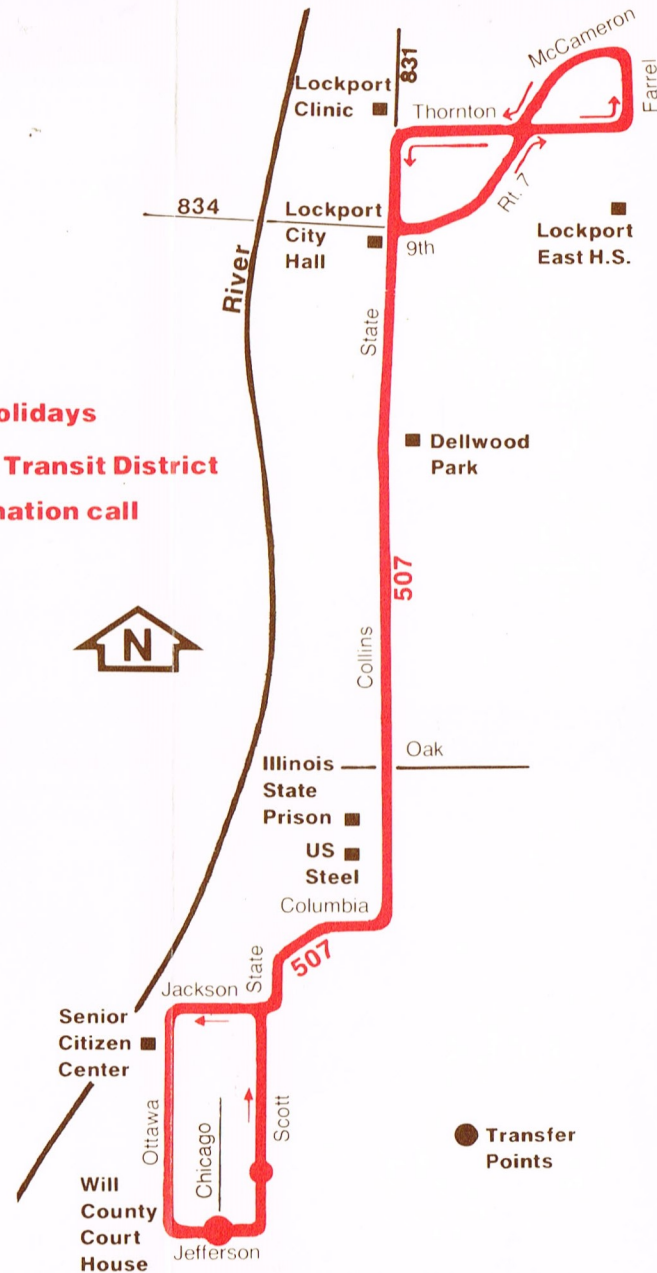

RTA Travel Information is a 24 hour facility. For better service, call during the off-peak hours.

In Chicago;
836-7000
In the suburbs
toll-free:
800-972-7000

Fares

Adult
Weekdays 30¢
Universal Transfer 30

Senior Citizens & Handicapped Persons (with RTA card), Students, Children 7-11.
Weekdays 15¢
Universal Transfer 15

Children under 7 (when with fare-paying passenger). free

No Service Sundays & Holidays

Operated by Joliet Mass Transit District

For lost and found information call (815) 723-3259

507
Lockport

Revised Service
April 2, 1979

507 507 507 507