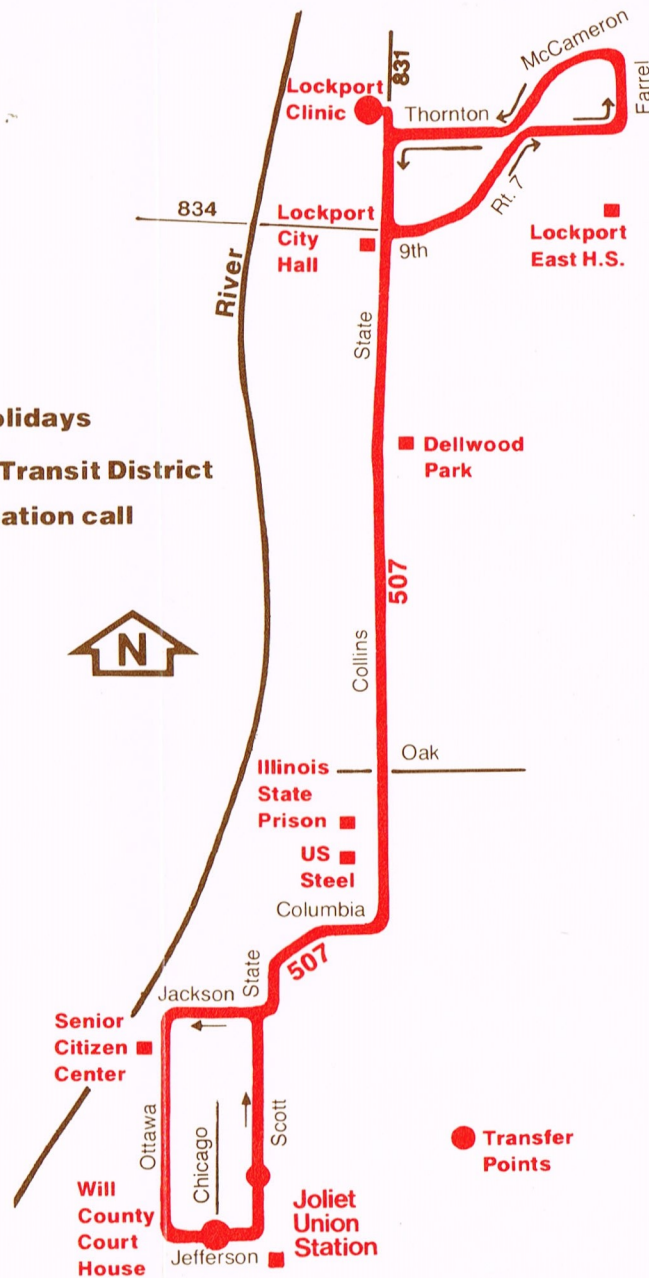

RTA Travel Information is a 24 hour facility. For better service, call during the off-peak hours.

In Chicago; **836-7000**
 In the suburbs toll-free; **800-972-7000**

Fares

Adult	
Weekdays	30¢
Universal Transfer	30

Operated by Joliet Mass Transit District

For lost and found information call (815) 723-3259

● Transfer Points

507
Lockport

Revised Service
August 27, 1979

507 507 507 507

507 Weekdays—Northbound

Chicago & Jefferson	Collins & Oak	9th & State	Farrell & McCameron	Lockport Clinic
—	—	5:40am	5:47am	5:55am
—	—	6:05	6:12	6:20
6:20am	6:29am	6:35	6:42	6:50
6:50	6:59	7:05	7:12	7:20
7:20	7:29	7:35	7:42	7:50
7:50	7:59	8:05	8:12	8:20
8:20	8:29	8:35	8:42	8:50
8:50	8:59	9:05	9:12	9:20
9:20	9:29	9:35	9:42	9:50
9:50	9:59	10:05	10:12	10:20
10:50	10:59	11:05	11:12	11:20
11:50	11:59	12:05pm	12:12pm	12:20pm
12:50pm	12:59pm	1:05	1:12	1:20
1:50	1:59	2:05	2:12	2:20
2:50	2:59	3:05	3:12	3:20
3:20	3:29	3:35	3:42	3:50
3:50	3:59	4:05	4:12	4:20
4:20	4:29	4:35	4:42	4:50
4:50	4:59	5:05	5:12	5:20
5:20	5:29	5:35	5:42	5:50
5:50	5:59	6:05	6:12	6:20
6:20	6:29	6:35	6:42	6:50

507 Saturdays—Southbound

Lockport & Clinic	9th & State	Collins & Woodruff	Ohio & State	Chicago & Jefferson
5:55am	5:59am	6:05am	6:10am	6:15am
6:55	6:59	7:05	7:10	7:15
7:55	7:59	8:05	8:10	8:15
8:55	8:59	9:05	9:10	9:15
9:55	9:59	10:05	10:10	10:15
10:55	10:59	11:05	11:10	11:15
11:55	11:59	12:05pm	12:10pm	12:15pm
12:55pm	12:59pm	1:05	1:10	1:15
1:55	1:59	2:05	2:10	2:15
2:55	2:59	3:05	3:10	3:15
3:55	3:59	4:05	4:10	4:15
4:55	4:59	5:05	5:10	5:15