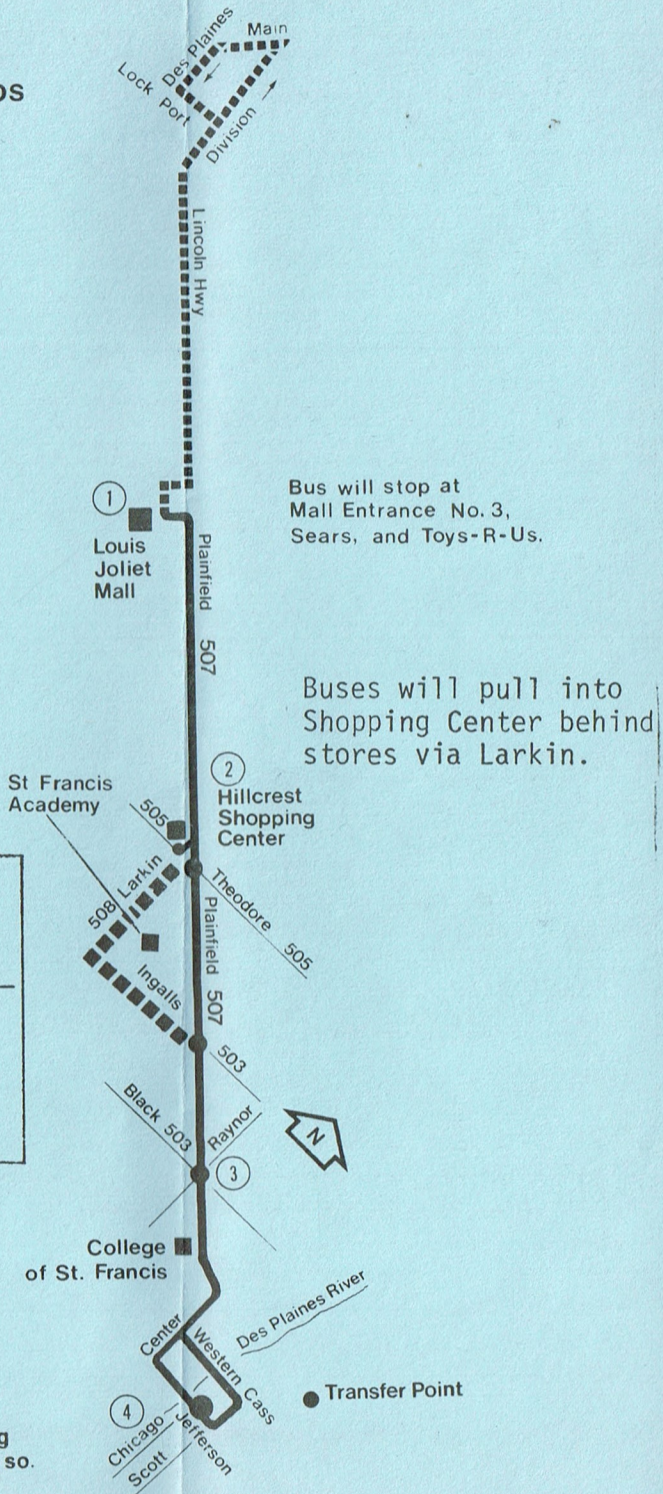

----- Certain trips only. See Schedule

Bus will stop at Mall Entrance No. 3, Sears, and Toys-R-Us.

Buses will pull into Shopping Center behind stores via Larkin.

● Transfer Point

Operated by Joliet Mass Transit District

For lost and found information call **1(815) 723-3259**

Bus will stop upon signal to driver at any intersection along the route where it is safe to do so.

RTA Travel Information is available 24 hours a day. For better service call between 6 pm and 6 am.

P - Trip continues to Plainfield, arriving at Main/DesPlaines at 7:15am.

L - Trip operates via Ingalls and Larkin, continuing to Plainfield.

Arrival at Main/DesPlaines is at 4:15pm.

D - Trip begins in Plainfield, leaving Main/DesPlaines at 7:20am. Trip operates via Larkin and Ingalls.

E - Trip begins in Plainfield, leaving Main/DesPlaines at 4:20pm.

H - Does not enter Hillcrest. Board on Plainfield.

No Sunday or holiday service.