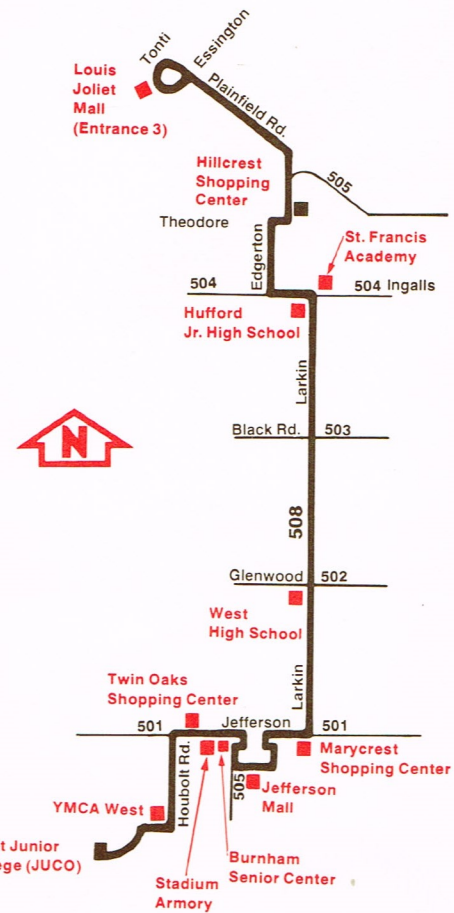

**Senior Citizens &
Handicapped
Persons (with RTA card),
Students
Children 7-11.**

Weekdays	15¢
Universal Transfer	15

**Children under 7
(when with fare-
paying passenger).**

free

508

Larkin Crosstown

Now serving:
Louis Joliet Mall

Expanded service
July 31, 1978

Regional
Transportation
Authority

**Operated by
Joliet Mass Transit District**

**For lost and found
information call
(815) 723-3259**

805 508 805 508 805 508 805

508 Southbound—Weekdays & Saturdays

Louis Joliet Mall (Entrance 3)	Hillcrest Shopping Center	Ingalls & Larkin	Black & Larkin	Glenwood & Larkin	Jefferson Mall	Joliet Jr. College (JUCO)
—	6:45am	6:50am	6:52am	6:54am	7:00am	7:15am
7:00am	7:15	7:20	7:22	7:24	7:30	7:45
7:30	7:45	7:50	7:52	7:54	8:00	8:15
8:00	8:15	8:20	8:22	8:24	8:30	8:45
8:30	8:45	8:50	8:52	8:54	9:00	—
9:00	9:15	9:20	9:22	9:24	9:30	9:45
then every 30 minutes until						
10:30	10:45	10:50	10:52	10:54	11:00	11:15
11:00	11:15	11:20	11:22	11:24	11:30	—
11:30	11:45	11:50	11:52	11:54	12:00pm	12:15pm
—	12:15pm	12:20pm	12:22pm	12:24pm	12:30	12:45
12:30pm	12:45	12:50	12:52	12:54	1:00	1:15
—	1:15	1:20	1:22	1:24	1:30	1:45
1:30	1:45	1:50	1:52	1:54	2:00	2:15
then every 30 minutes until						
5:00	5:15	5:20	5:22	5:24	5:30	5:45
5:30	5:45	—	—	—	—	—

508 Northbound—Weekdays & Saturdays

Joliet Jr. College (JUCO)	Jefferson Mall	Glenwood & Larkin	Black & Larkin	Ingalls & Larkin	Hillcrest Shopping Center	Louis Joliet Mall (Entrance 3)
—	6:30am	6:36am	6:38am	6:40am	6:45am	6:55am
6:45am	7:00	7:06	7:08	7:10	7:15	7:25
then every 30 minutes until						
8:45	9:00	9:06	9:08	9:10	9:15	9:25
—	—	—	—	—	9:45	9:55
9:45	10:00	10:06	10:08	10:10	10:15	10:25
10:15	10:30	10:36	10:38	10:40	10:45	10:55
10:45	11:00	11:06	11:08	11:10	11:15	11:25
11:15	11:30	11:36	11:38	11:40	11:45	—
—	12:00pm	12:06pm	12:08pm	12:10pm	12:15pm	12:25pm
12:15pm	12:30	12:36	12:38	12:40	12:45	—
12:45	1:00	1:06	1:08	1:10	1:15	1:25
then every 30 minutes until						
5:15	5:30	5:36	5:38	5:40	5:45	5:55
5:45	6:00	—	—	—	—	—