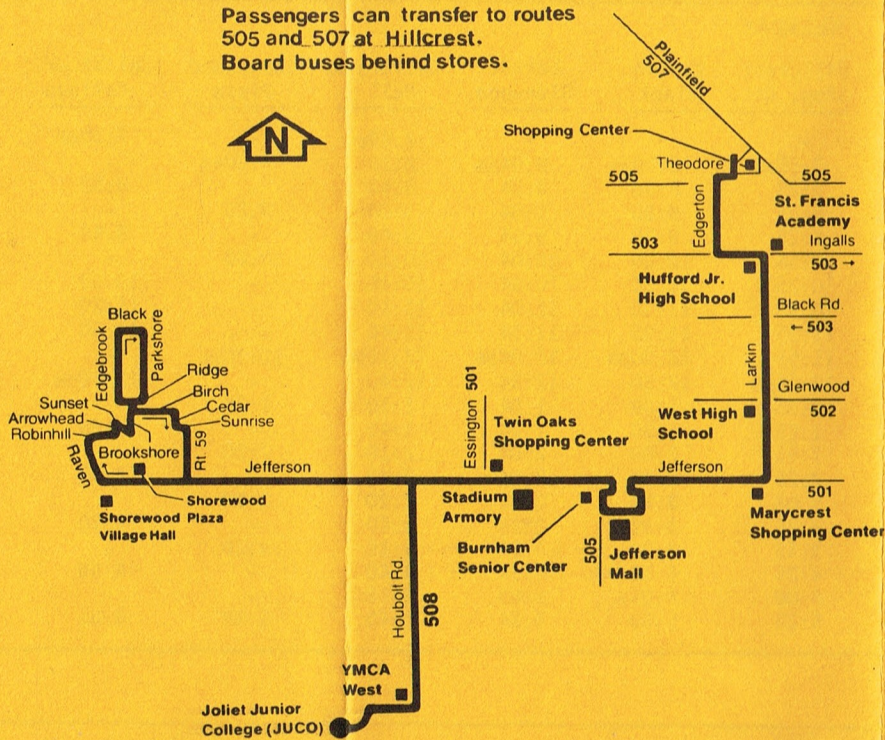

Passengers can transfer to routes 505 and 507 at Hillcrest. Board buses behind stores.

Operated by Joliet Mass Transit District

For lost and found information call (815) 723-3259

Bus will stop upon signal to driver at any intersection along the route where it is safe to do so.

RTA Travel Information is a 24 hour facility. For better service, call during the off-peak hours.

**In Chicago; 836-7000
In the suburbs toll-free; 800-972-7000**

508

**Revised Service
November 23, 1981**

508 LARKIN		NORTHBOUND			
SATURDAY					
Joliet Jr. College	Shorewood Plaza	Jefferson Mall	Larkin Glenwood	Larkin Black	Hillcrest Shopping Ctr.
-	9:45am	10:00am	10:06am	10:10am	10:15am
10:50am	-	11:00	11:06	11:10	11:15
-	11:45	12:00pm	12:06pm	12:10pm	12:15pm
12:50pm	-	1:00	1:06	1:10	1:15
-	1:45pm	2:00	2:06	2:10	2:15
2:50	-	3:00	3:06	3:10	3:15
-	3:45	4:00	4:06	4:10	4:15
4:50	-	5:00	5:06	5:10	5:15

508 LARKIN		SOUTHBOUND			
SATURDAY					
Hillcrest Shpg. Ctr.	Larkin Black	Larkin Glenwood	Jefferson Mall	Shorewood Plaza	Joliet Jr. College
10:15am	10:19am	10:23am	10:30am	-	10:40am
11:15	11:19	11:23	11:30	11:40am	-
12:15pm	12:19pm	12:23pm	12:30pm	-	12:40pm
1:15	1:19	1:23	1:30	1:40pm	-
2:15	2:19	2:23	2:30	-	2:40
3:15	3:19	3:23	3:30	3:40	-
4:15	4:19	4:23	4:30	-	4:40
5:15	5:19	5:23	5:30	5:38	6:00