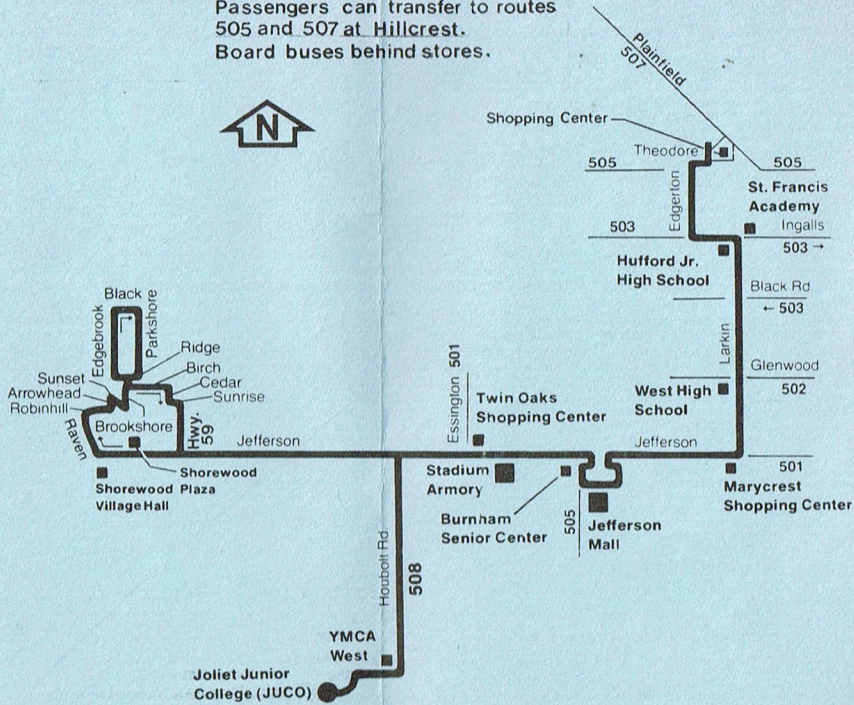

Passengers can transfer to routes 505 and 507 at Hillcrest. Board buses behind stores.

Operated by Joliet Mass Transit District

For lost and found information call (815) 723-3259

Bus will stop upon signal to driver at any intersection along the route where it is safe to do so.

RTA Travel Information is a 24 hour facility. For better service, call during the off-peak hours.

In Chicago: 836-7000
In the suburbs toll-free; 1-800-972-7000

RTA Travel Information Center is closed on major holidays. Please call a day or two ahead for holiday travel information.

S - Last southbound trip arrives at Joliet Jr. College at 5:45pm and continues on to Shorewood Plaza, arriving at 6:00pm.

508	SATURDAY				NORTHBOUND
Joliet Jr. College	Shorewood Plaza	Jefferson Mall	Larkin Glenwood	Larkin Black	Hillcrest Shopping Ctr.
-	9:45am	10:00am	10:06am	10:10am	10:15am
10:50am	-	11:00	11:06	11:10	11:15
-	11:45	12:00pm	12:06pm	12:10pm	12:15pm
12:50pm	-	1:00	1:06	1:10	1:15
-	1:45pm	2:00	2:06	2:10	2:15
2:50	-	3:00	3:06	3:10	3:15
-	3:45	4:00	4:06	4:10	4:15
4:50	-	5:00	5:06	5:10	5:15

508	SATURDAY				SOUTHBOUND
Hillcrest Shpg. Ctr.	Larkin Black	Larkin Glenwood	Jefferson Mall	Shorewood Plaza	Joliet Jr. College
10:15am	10:19am	10:23am	10:30am	-	10:40am
11:15	11:19	11:23	11:30	11:40am	-
12:15pm	12:19pm	12:23pm	12:30pm	-	12:40pm
1:15	1:19	1:23	1:30	1:40pm	-
2:15	2:19	2:23	2:30	-	2:40
3:15	3:19	3:23	3:30	3:40	-
4:15	4:19	4:23	4:30	-	4:40
5:15	5:19	5:23	5:30	5:38	6:00